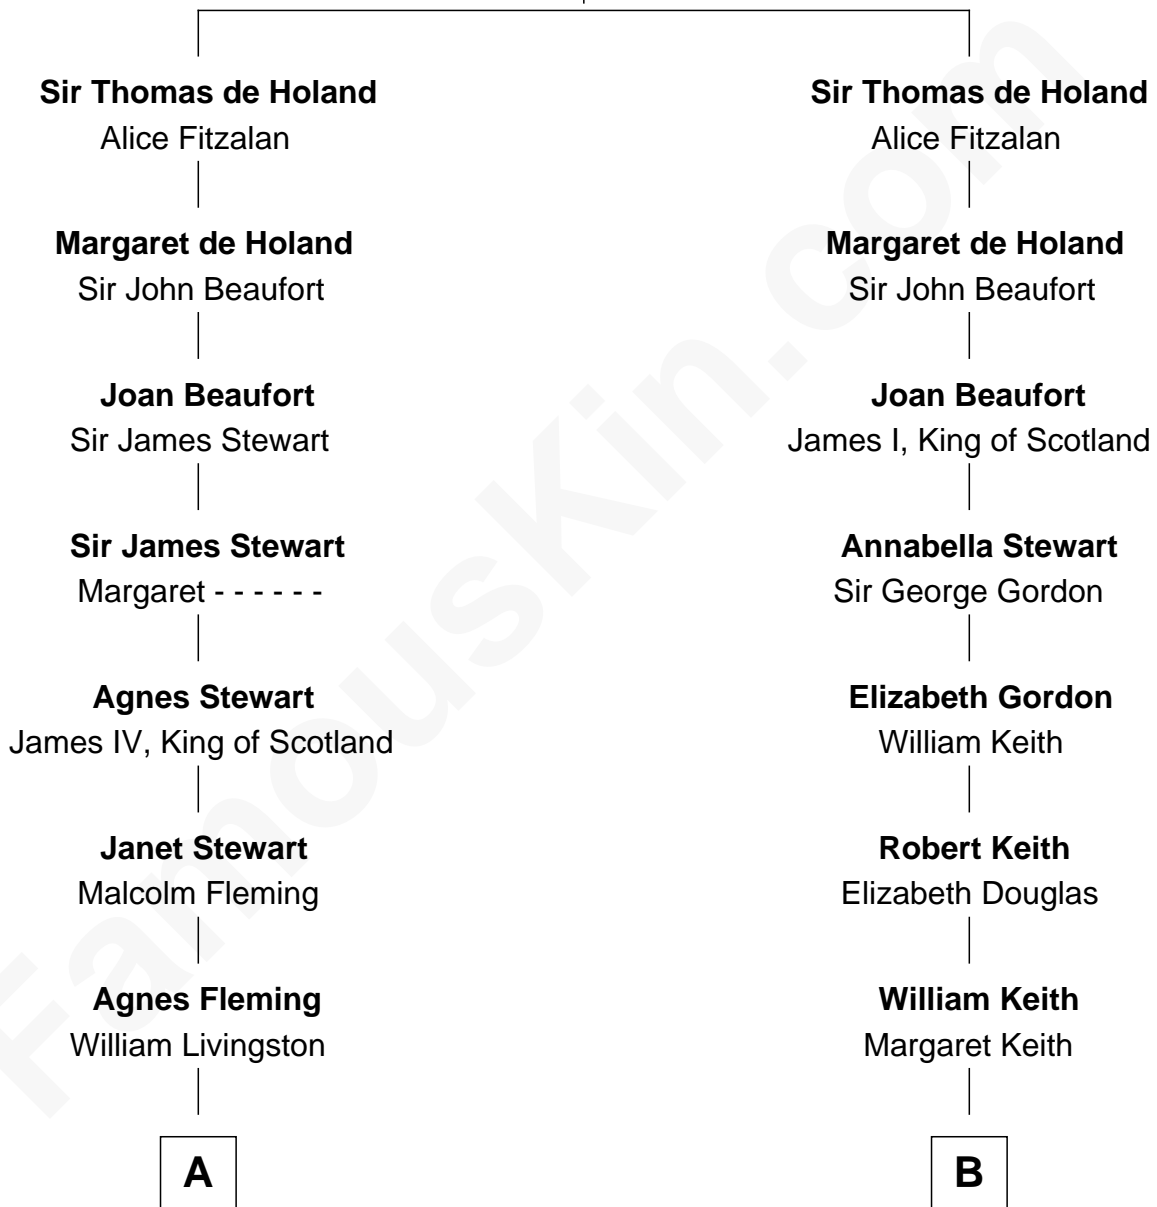

# FamousKin.com Relationship Chart of

**Howard Dean**

*79th Governor of Vermont*

19th cousin 1 time removed of

**Wernher von Braun**

*Rocket Scientist*

**Thomas Holand**  
Joan Plantagenet

**C**

**James William Maitland**

Sylvia Wigglesworth

**Andrea Belden Maitland**

Howard Brush Dean

**Howard Dean**

*79th Governor of Vermont*

**D**

**Karl Emil Gustav von Below**

Eleonore Melitta Behrend

**Marie Eleonore Dorothea von Below**

Wernher von Quistorp

**Emmy von Quistorp**

Magnus von Braun

**Wernher von Braun**

*Rocket Scientist*