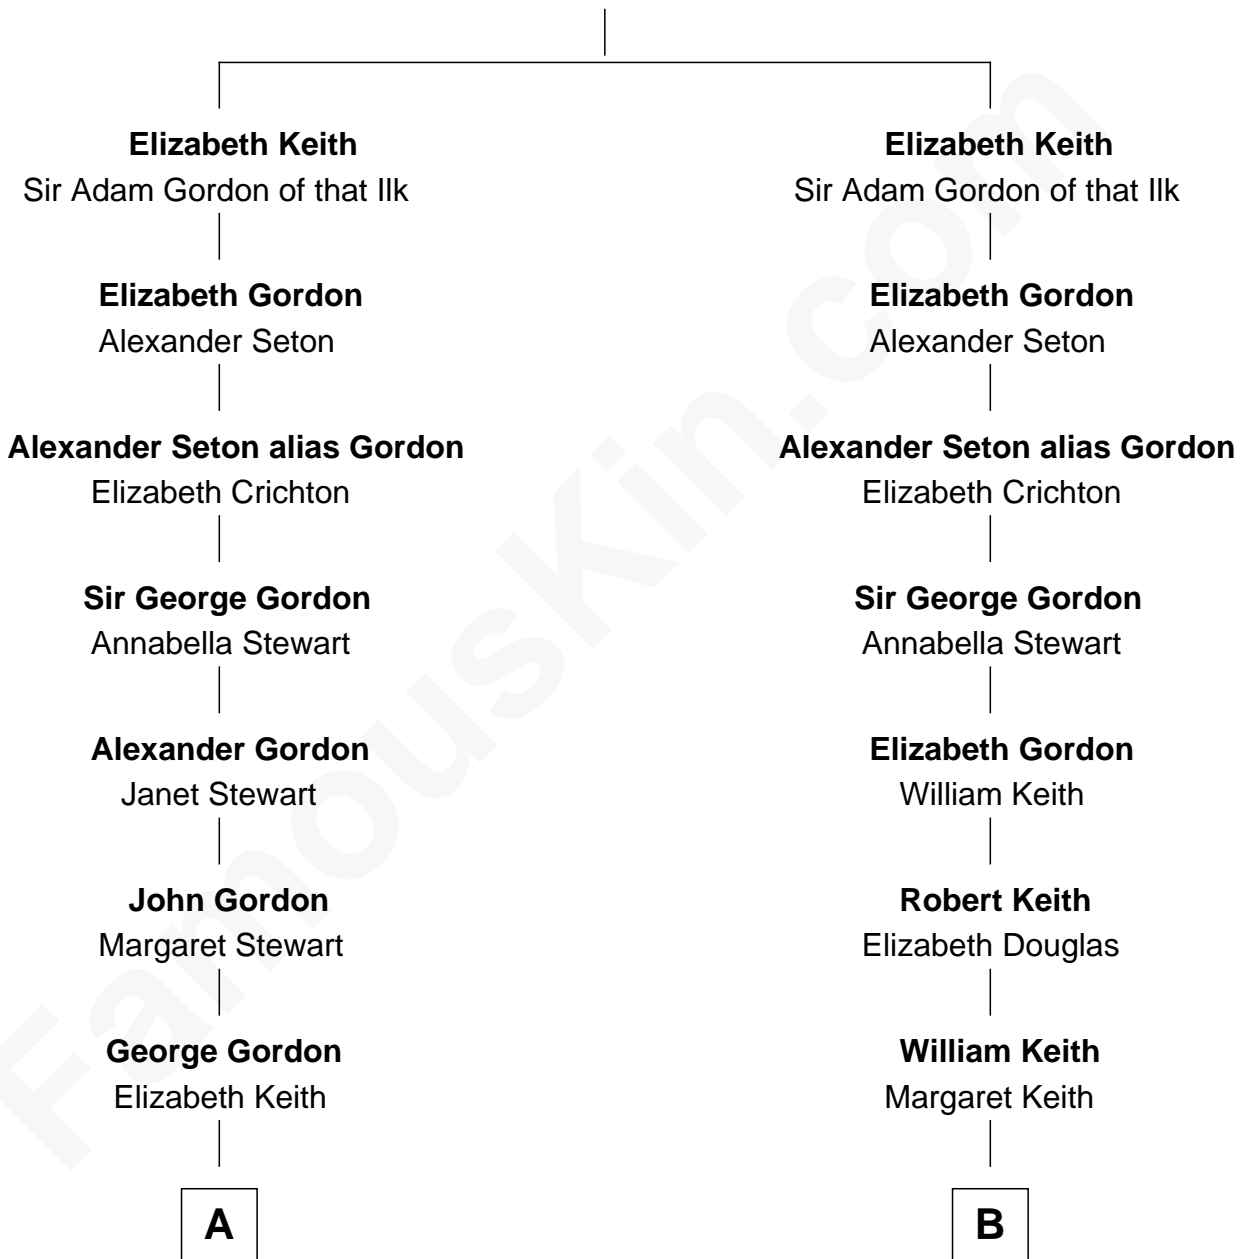

FamousKin.com Relationship Chart of

Howard Dean

79th Governor of Vermont

20th cousin of

Wernher von Braun

Rocket Scientist

Sir William Keith

C

Thomas A. Maitland
Helen Abby Van Voorhis

James William Maitland
Sylvia Wigglesworth

Andrea Belden Maitland
Howard Brush Dean

Howard Dean
79th Governor of Vermont

D

Karl Emil Gustav von Below
Eleonore Melitta Behrend

Marie Eleonore Dorothea von Below
Wernher von Quistorp

Emmy von Quistorp
Magnus von Braun

Wernher von Braun
Rocket Scientist