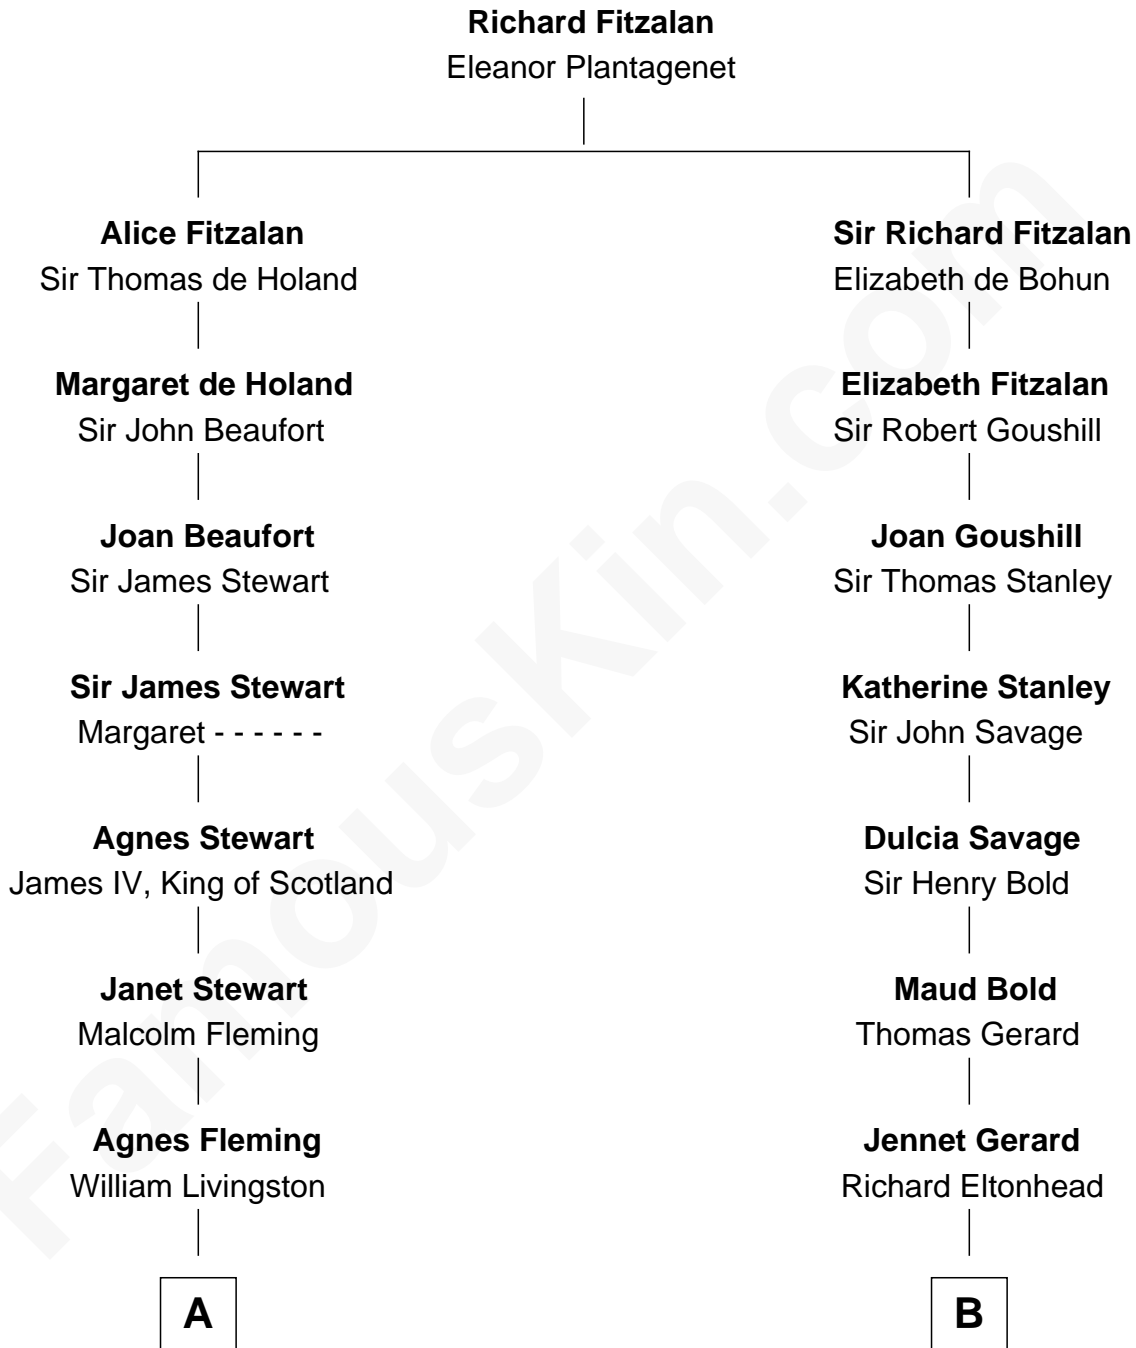

FamousKin.com

Relationship Chart of

Howard Dean

79th Governor of Vermont

12th cousin 7 times removed of

Richard Henry Lee

Signer of the Declaration of Independence