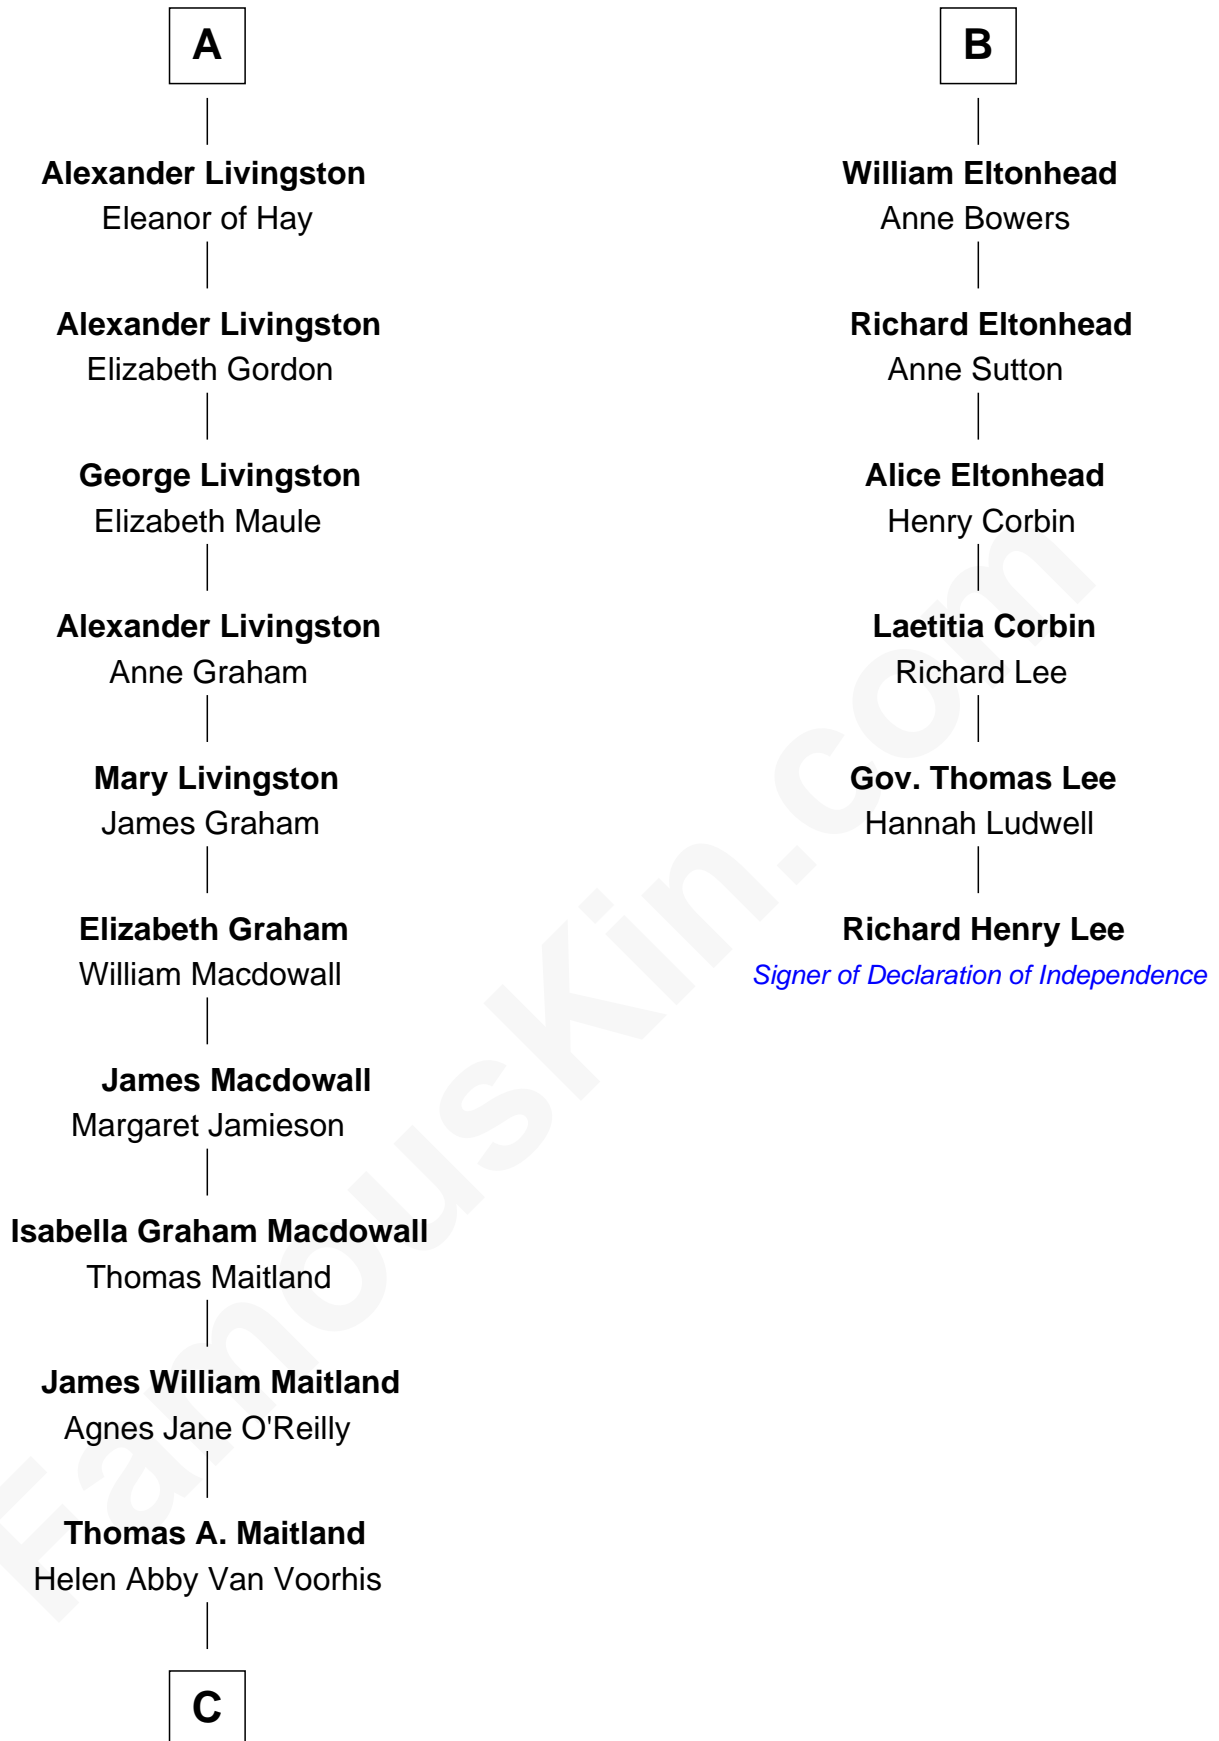

## Relationship Chart of

### Howard Dean

79th Governor of Vermont

12th cousin 7 times removed of

### Richard Henry Lee

Signer of the Declaration of Independence

**C**

—  
**James William Maitland**

Sylvia Wigglesworth

—  
**Andrea Belden Maitland**

Howard Brush Dean

—  
**Howard Dean**