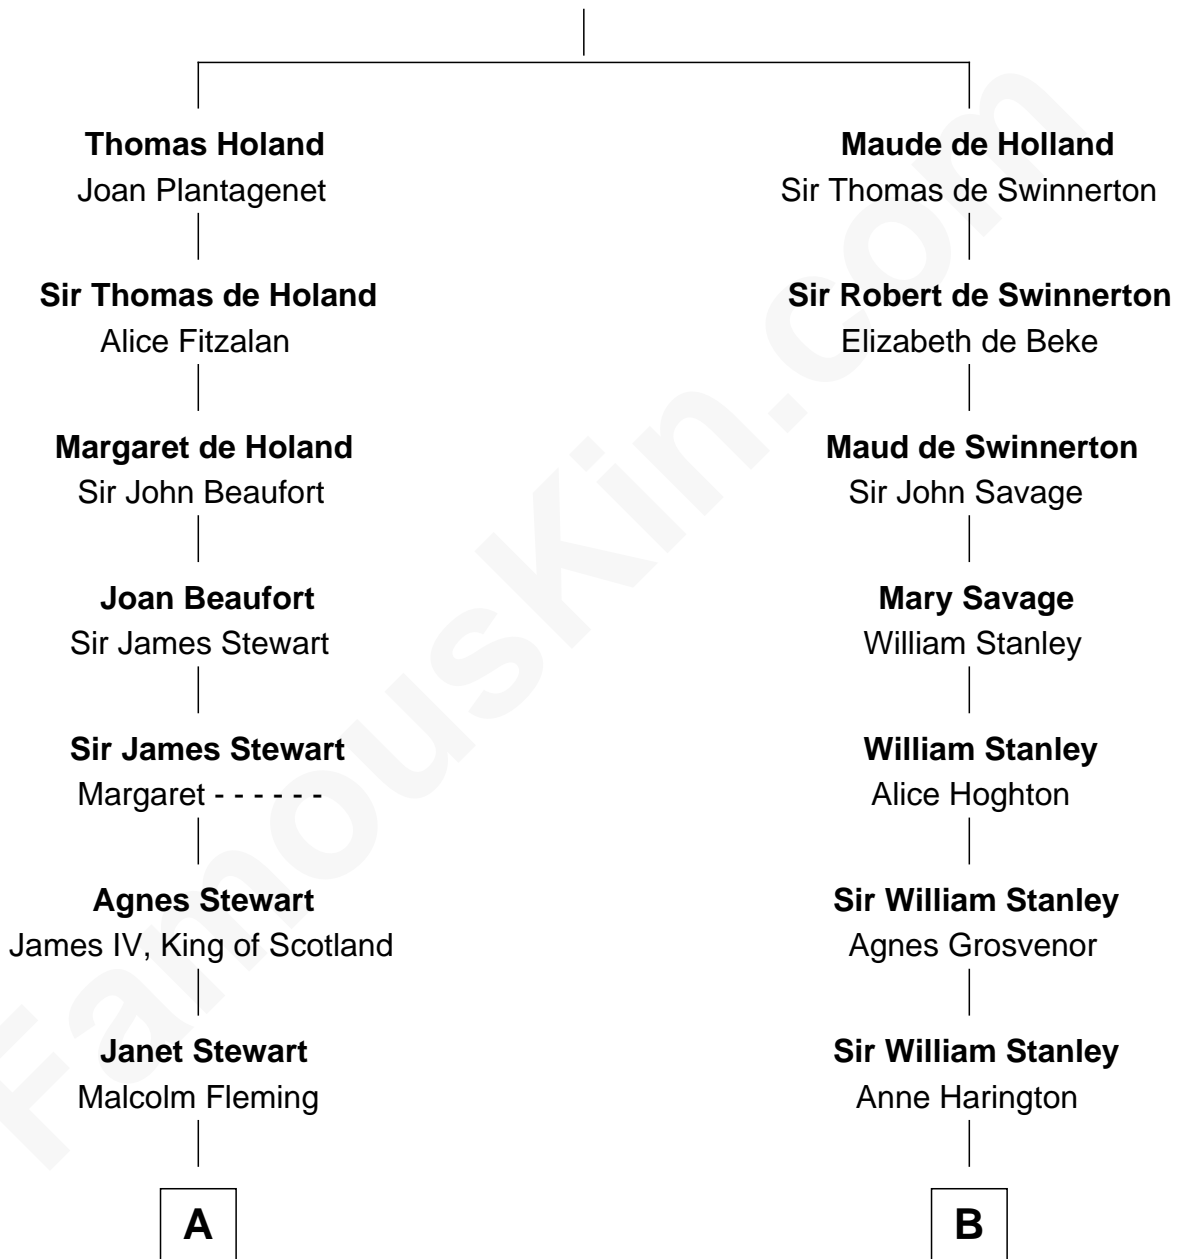

FamousKin.com

Relationship Chart of

Howard Dean

79th Governor of Vermont

13th cousin 7 times removed of

Richard Henry Lee

Signer of the Declaration of Independence

Sir Robert de Holland

Maude la Zouche

C

—
Thomas A. Maitland
Helen Abby Van Voorhis

—
James William Maitland
Sylvia Wigglesworth

—
Andrea Belden Maitland
Howard Brush Dean

—
Howard Dean
79th Governor of Vermont

FamousKin.com