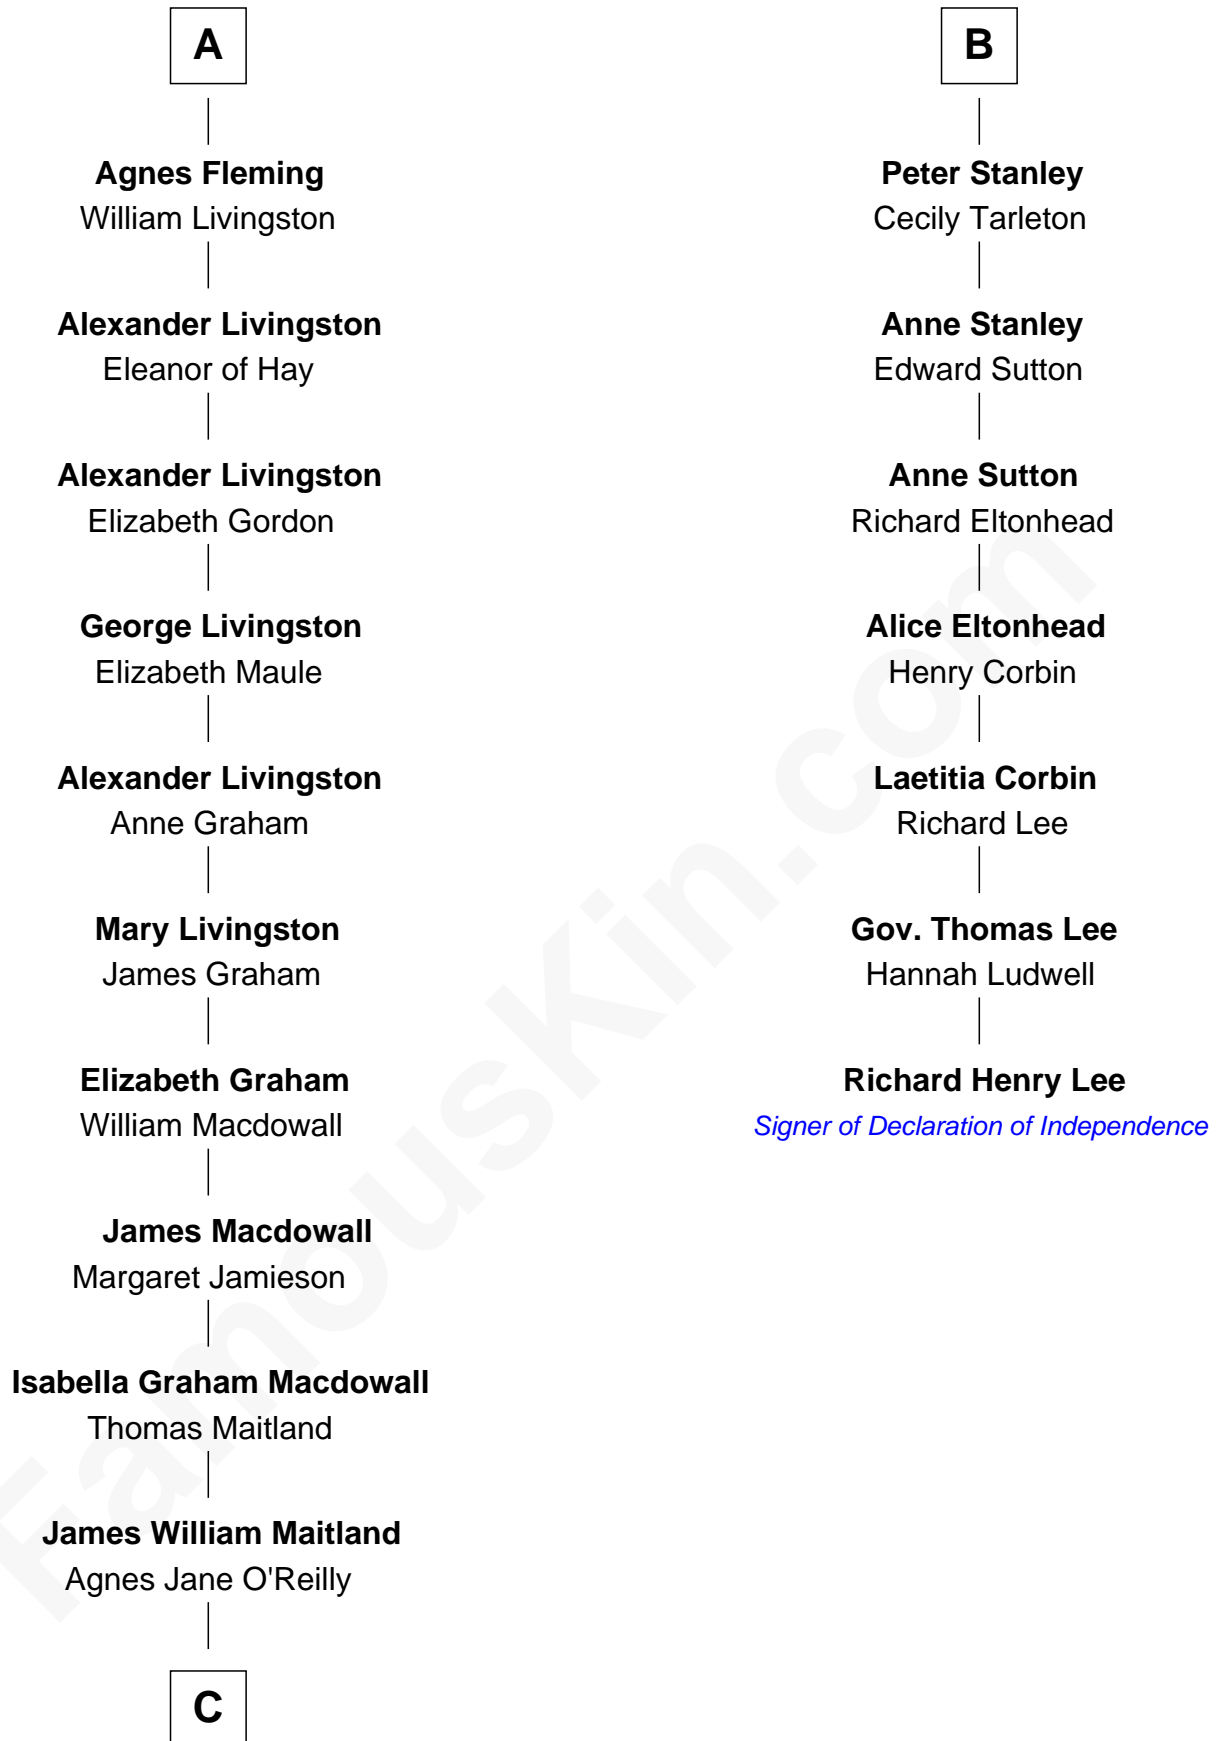

FamousKin.com

Relationship Chart of

Howard Dean

79th Governor of Vermont

13th cousin 7 times removed of

Richard Henry Lee

Signer of the Declaration of Independence

Sir Robert de Holland

Maude la Zouche

C

—
Thomas A. Maitland
Helen Abby Van Voorhis

—
James William Maitland
Sylvia Wigglesworth

—
Andrea Belden Maitland
Howard Brush Dean

—
Howard Dean
79th Governor of Vermont

FamousKin.com