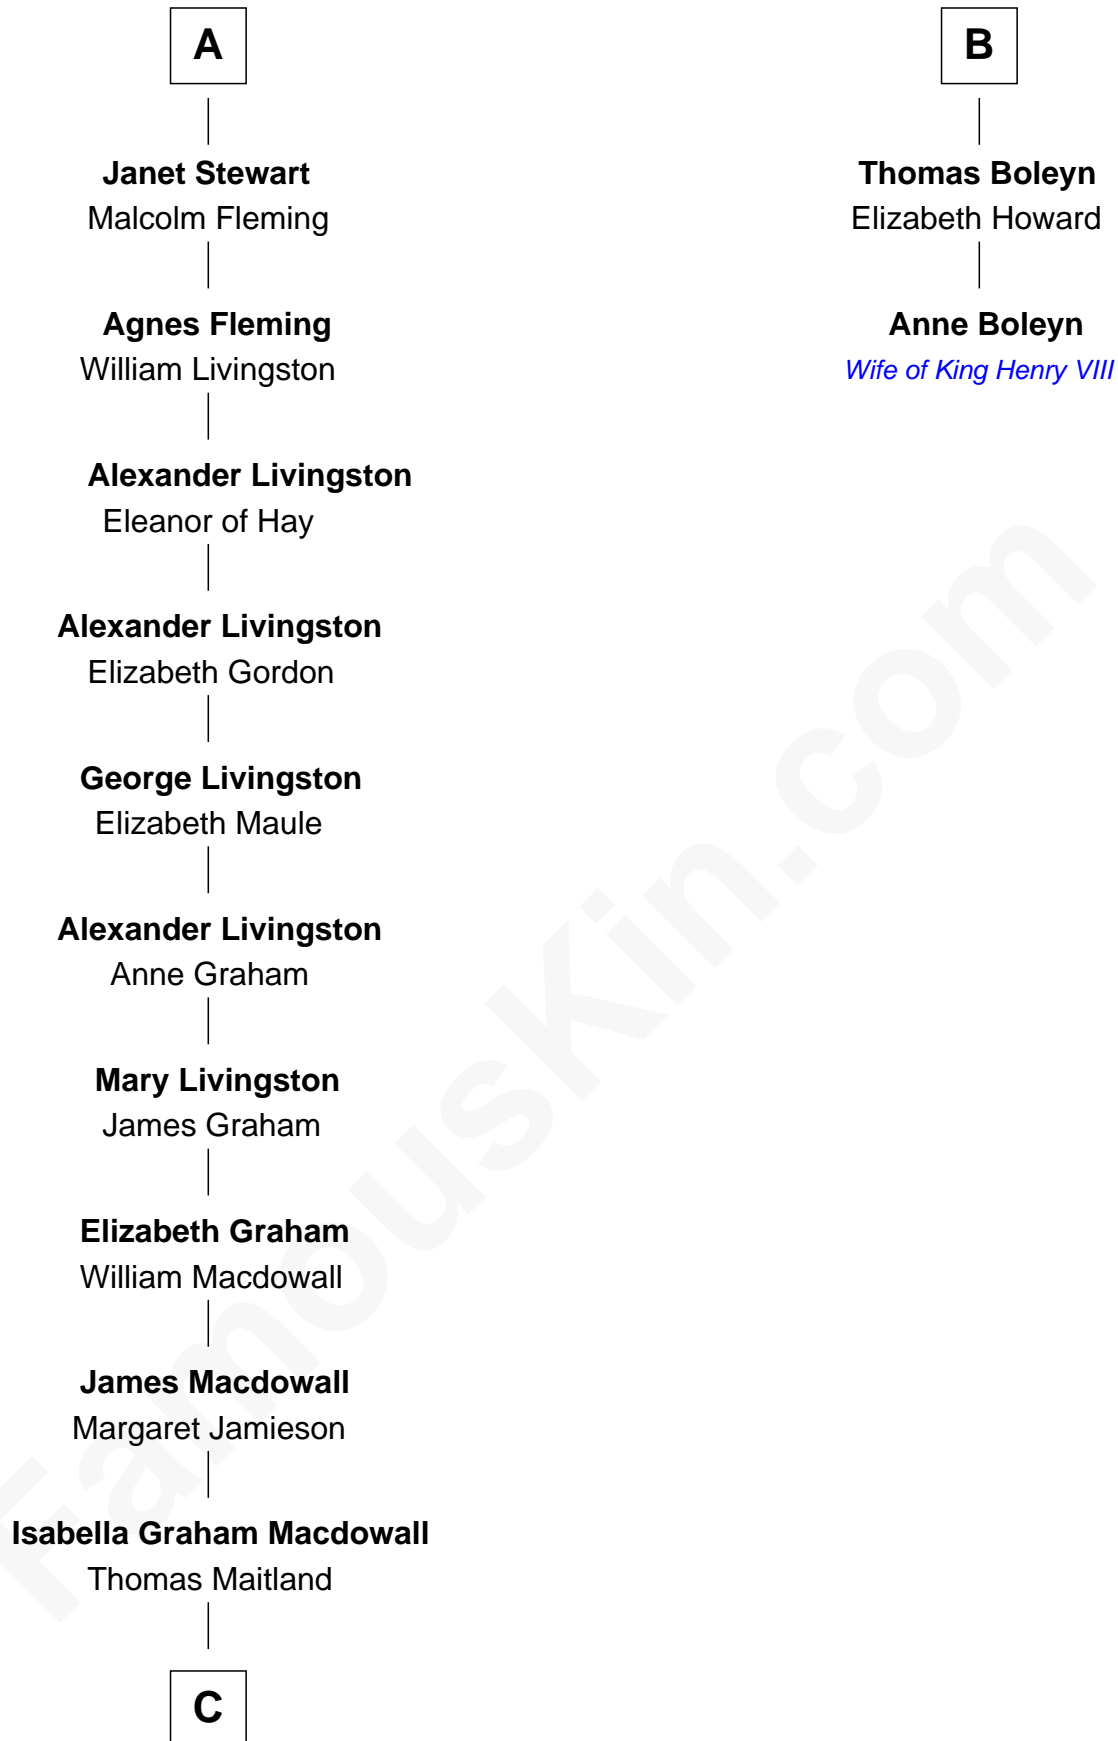

FamousKin.com Relationship Chart of

Howard Dean

79th Governor of Vermont

8th cousin 13 times removed of

Anne Boleyn

2nd Wife of King Henry VIII

C

—
James William Maitland

Agnes Jane O'Reilly

—
Thomas A. Maitland

Helen Abby Van Voorhis

—
James William Maitland

Sylvia Wigglesworth

—
Andrea Belden Maitland

Howard Brush Dean

—
Howard Dean