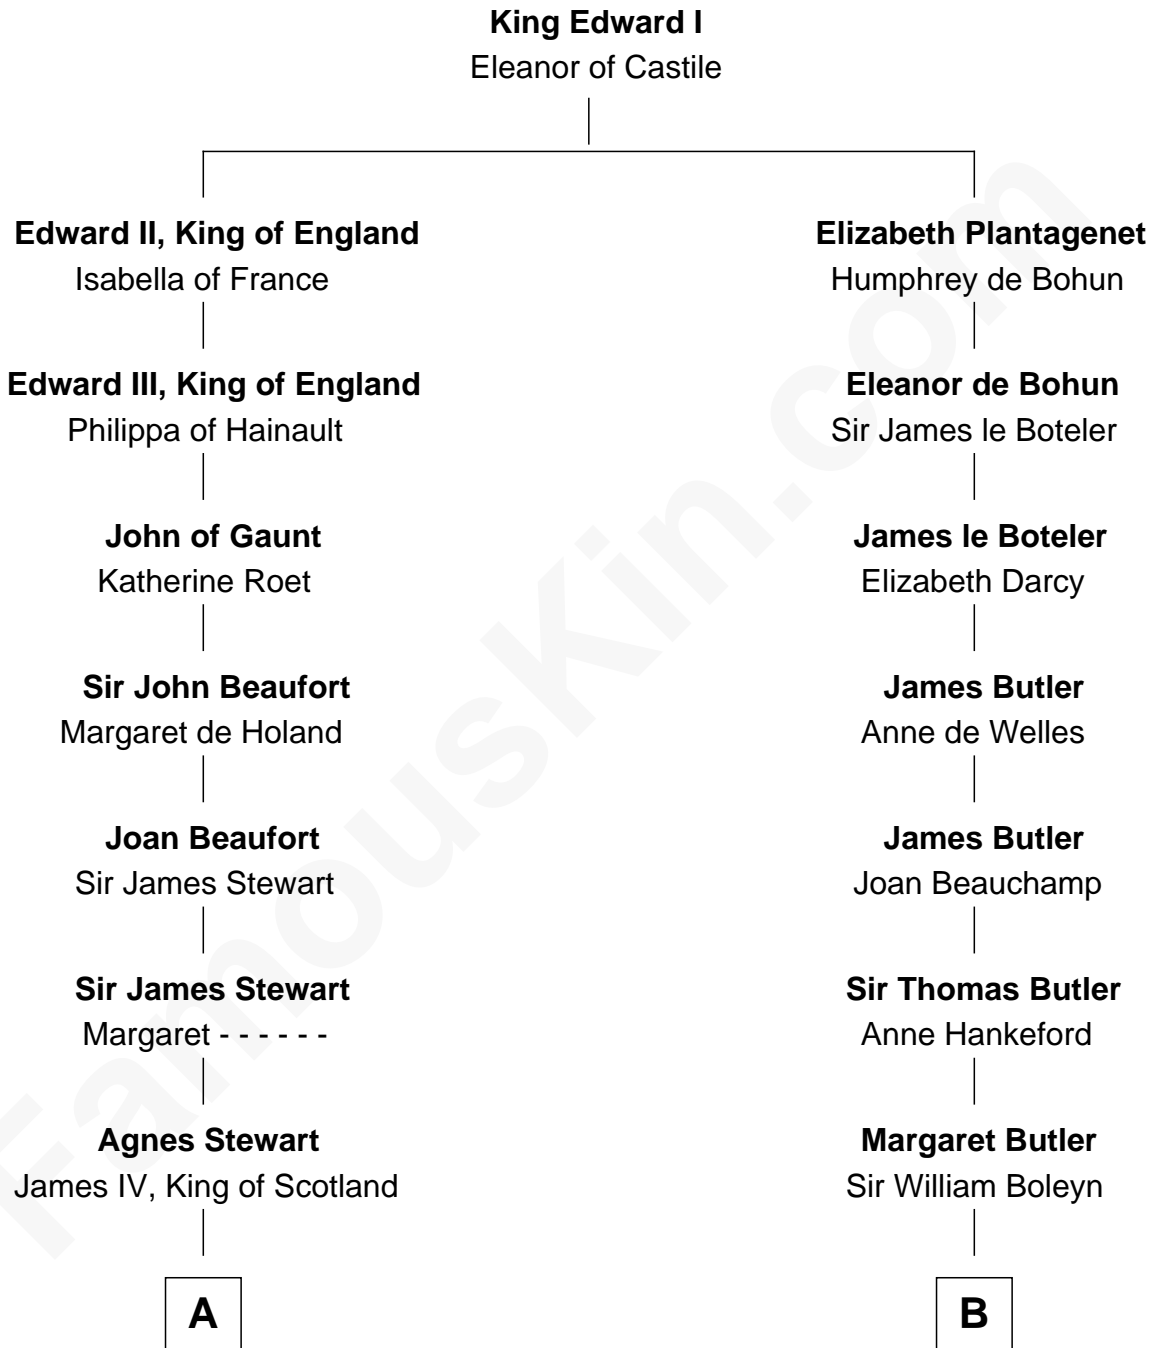

FamousKin.com Relationship Chart of

Howard Dean

79th Governor of Vermont

8th cousin 13 times removed of

Anne Boleyn

2nd Wife of King Henry VIII

C

—
James William Maitland

Agnes Jane O'Reilly

—
Thomas A. Maitland

Helen Abby Van Voorhis

—
James William Maitland

Sylvia Wigglesworth

—
Andrea Belden Maitland

Howard Brush Dean

—
Howard Dean

79th Governor of Vermont