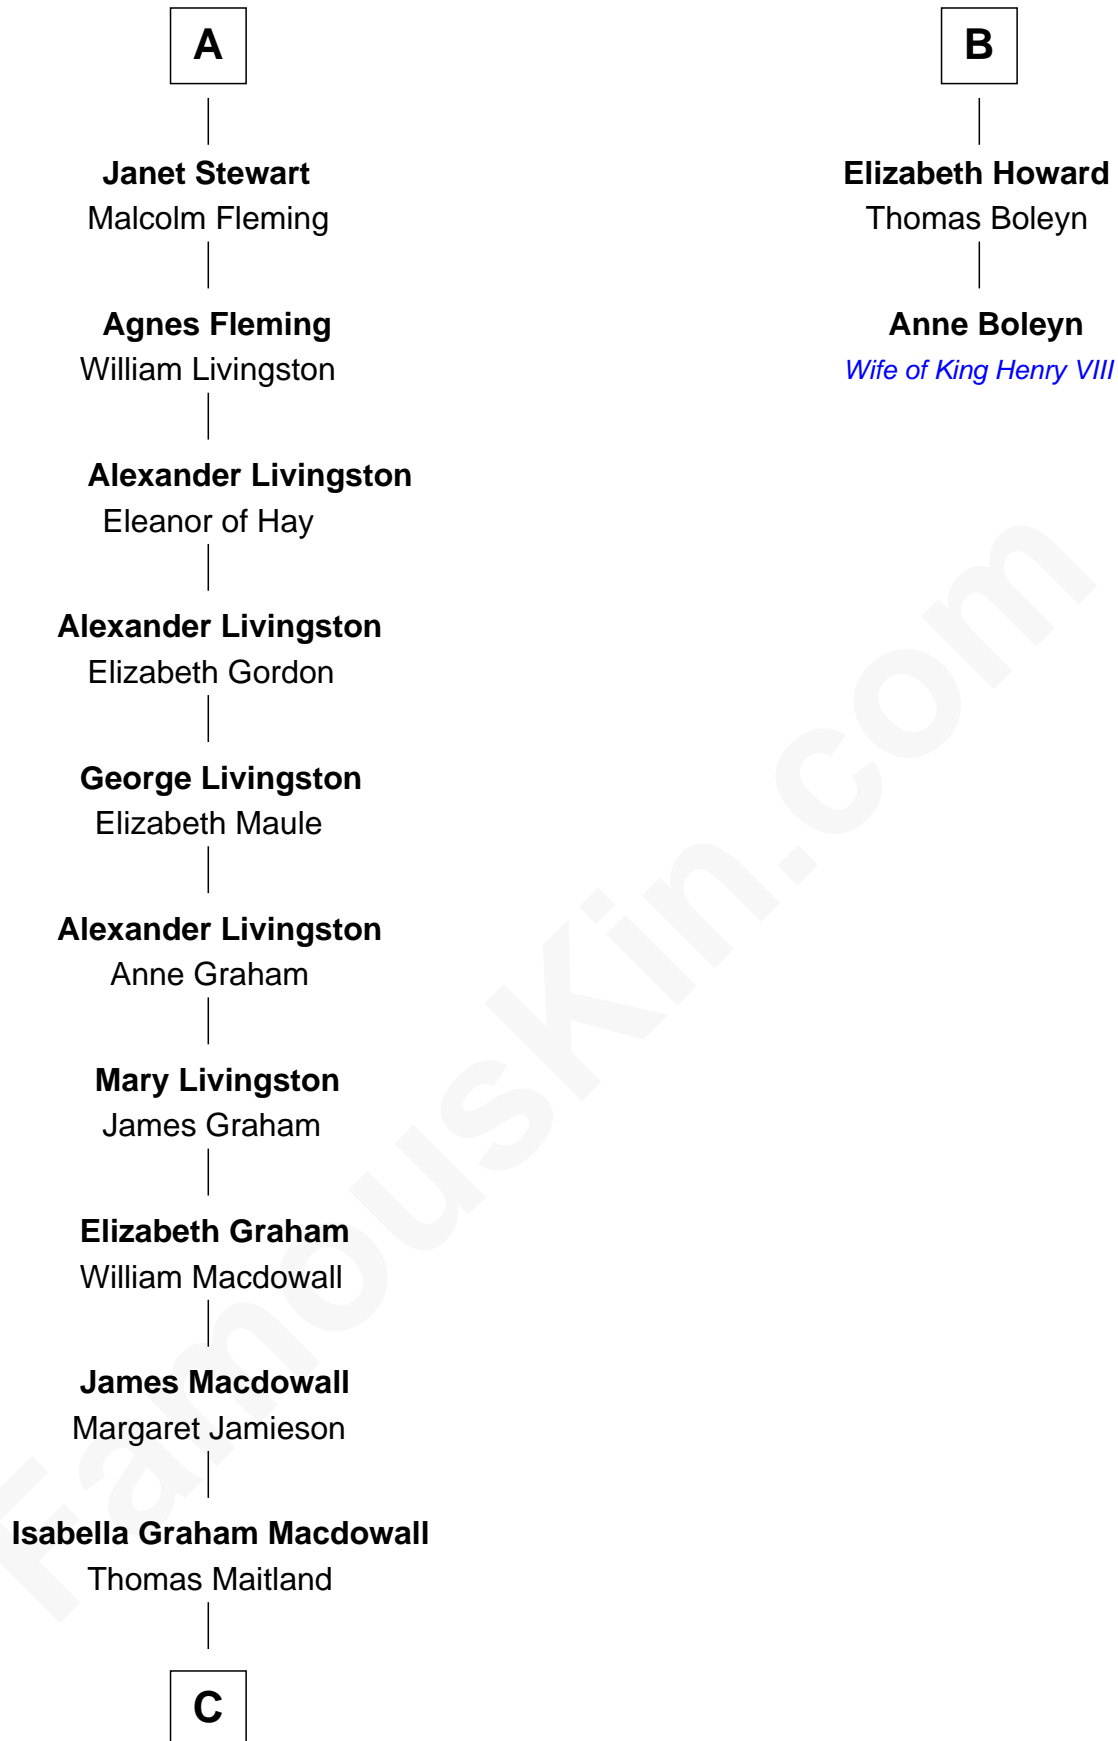

FamousKin.com

Relationship Chart of

Howard Dean

79th Governor of Vermont

8th cousin 13 times removed of

Anne Boleyn

2nd Wife of King Henry VIII

C

James William Maitland

Agnes Jane O'Reilly

Thomas A. Maitland

Helen Abby Van Voorhis

James William Maitland

Sylvia Wigglesworth

Andrea Belden Maitland

Howard Brush Dean