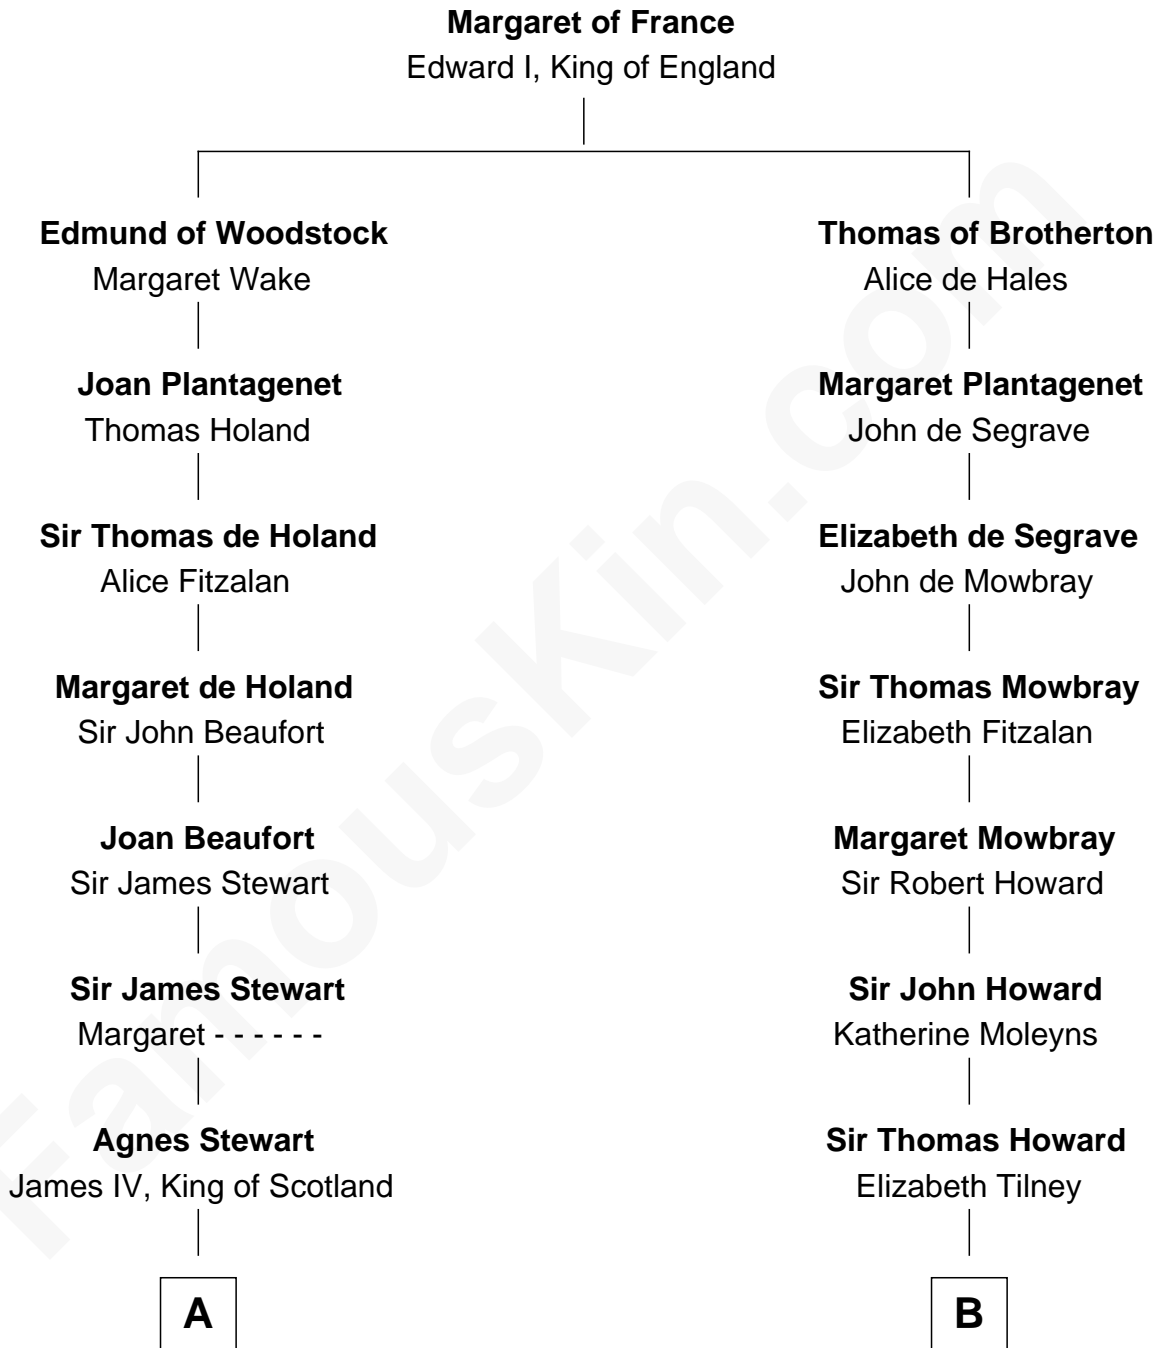

FamousKin.com

Relationship Chart of

Howard Dean

79th Governor of Vermont

8th cousin 13 times removed of

Anne Boleyn

2nd Wife of King Henry VIII

C

James William Maitland

Agnes Jane O'Reilly

Thomas A. Maitland

Helen Abby Van Voorhis

James William Maitland

Sylvia Wigglesworth

Andrea Belden Maitland

Howard Brush Dean