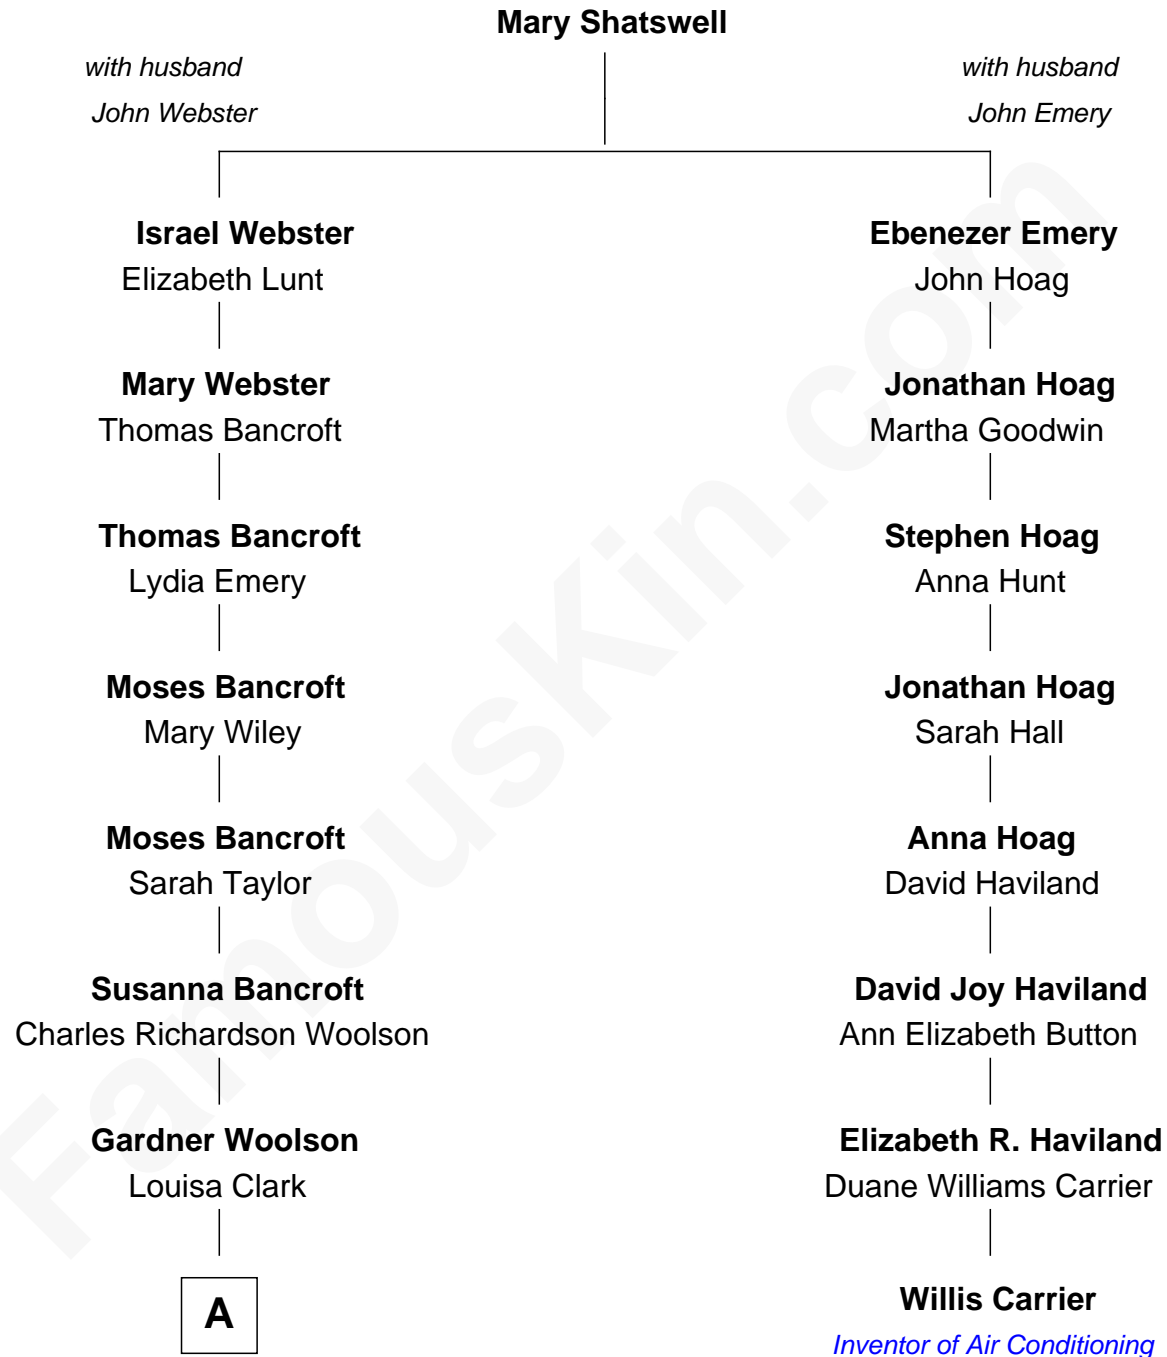

FamousKin.com

Relationship Chart of

Howard Dean

79th Governor of Vermont

7th cousin 4 times removed of

Willis Carrier

Inventor of Air Conditioning

A

—
Gertrude Woolson

Mead Belden

—
Olive Gertrude Belden

Henry Wigglesworth

—
Sylvia Wigglesworth

James William Maitland

—
Andrea Belden Maitland

Howard Brush Dean