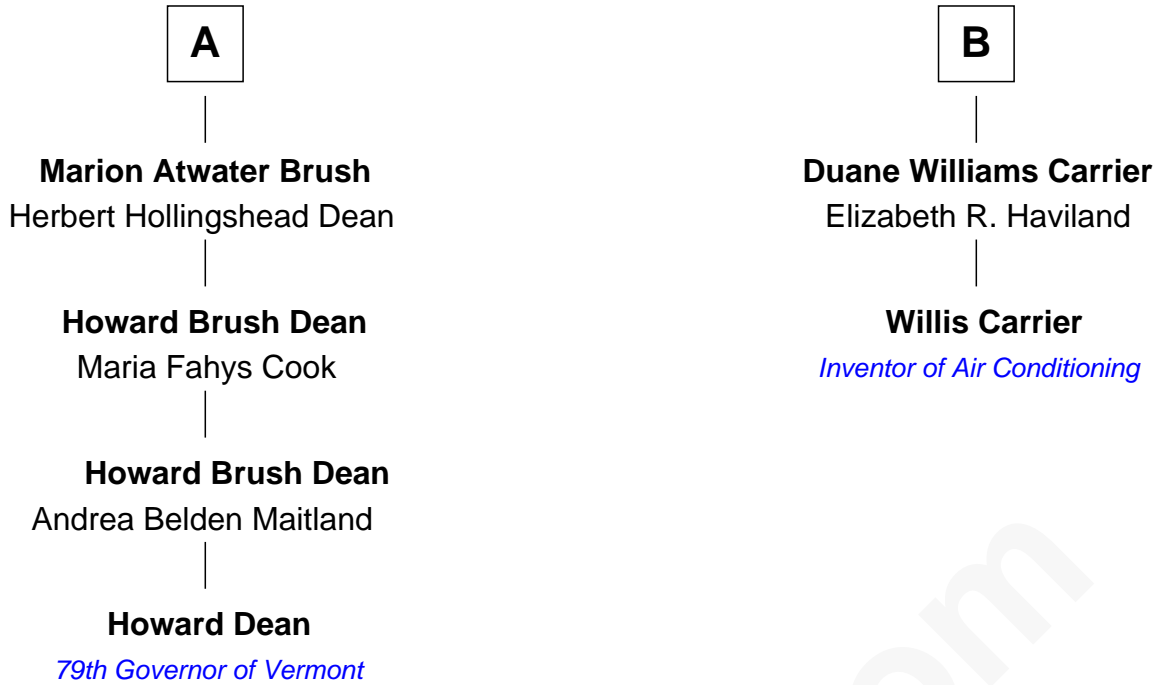

FamousKin.com