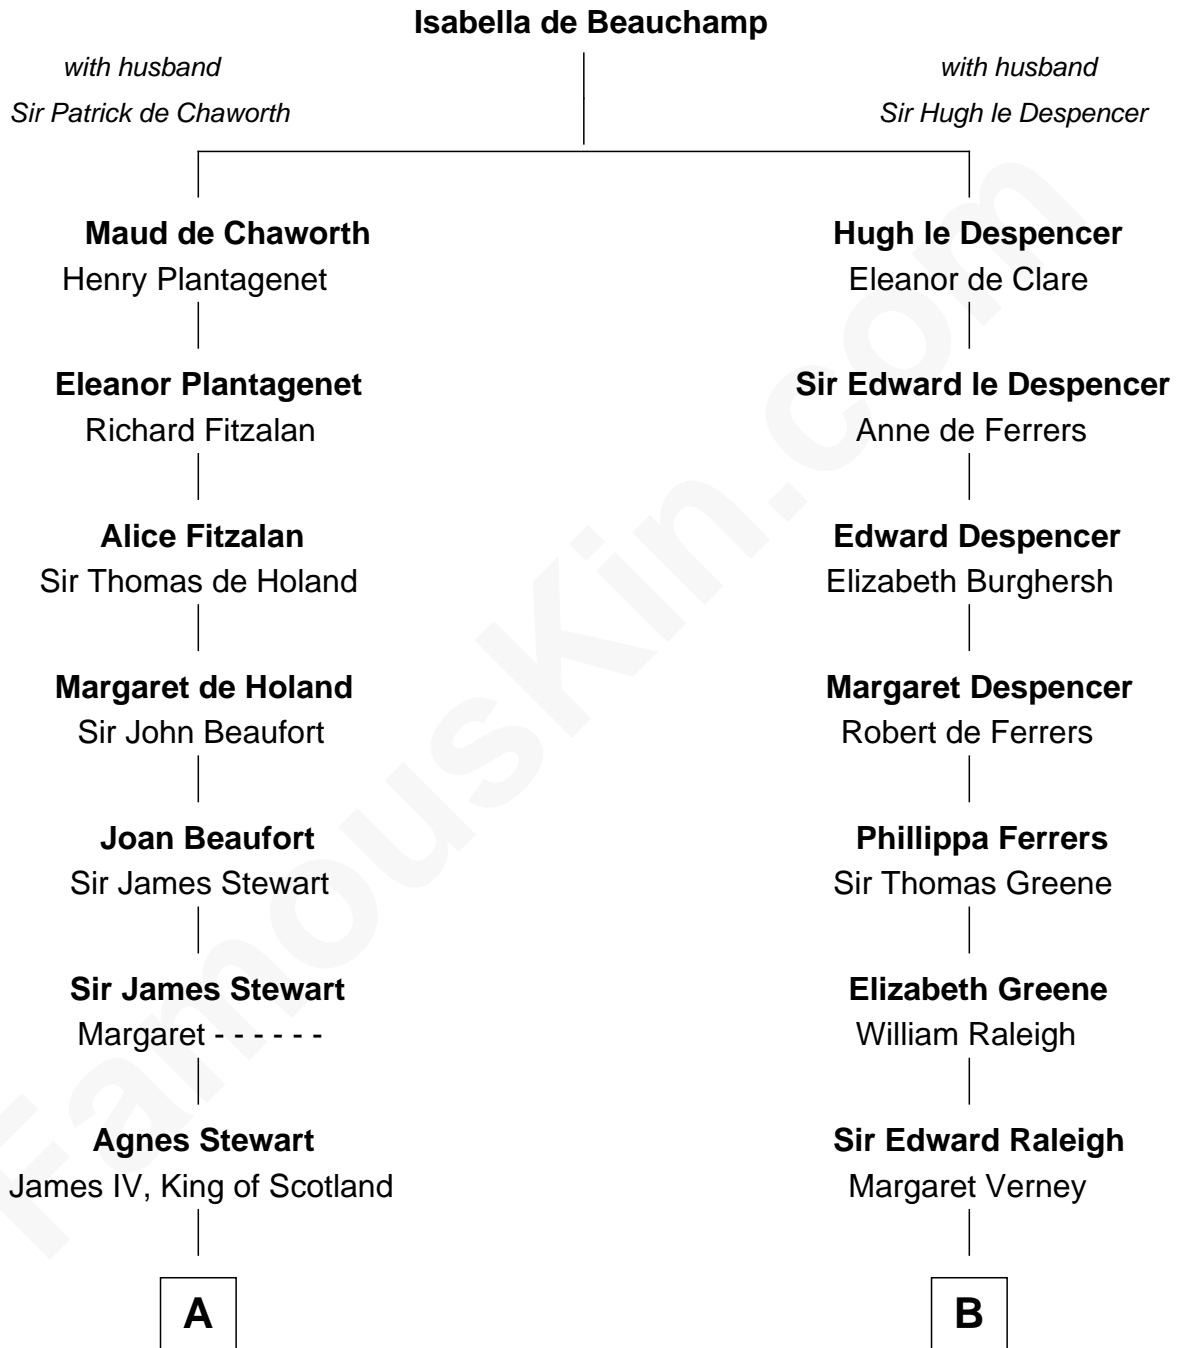

# FamousKin.com Relationship Chart of

**Howard Dean**

*79th Governor of Vermont*

**21st cousin of**

**Willis Carrier**

*Inventor of Air Conditioning*

**C**

**James William Maitland**

Agnes Jane O'Reilly

**Thomas A. Maitland**

Helen Abby Van Voorhis

**James William Maitland**

Sylvia Wigglesworth

**Andrea Belden Maitland**

Howard Brush Dean

**Howard Dean**