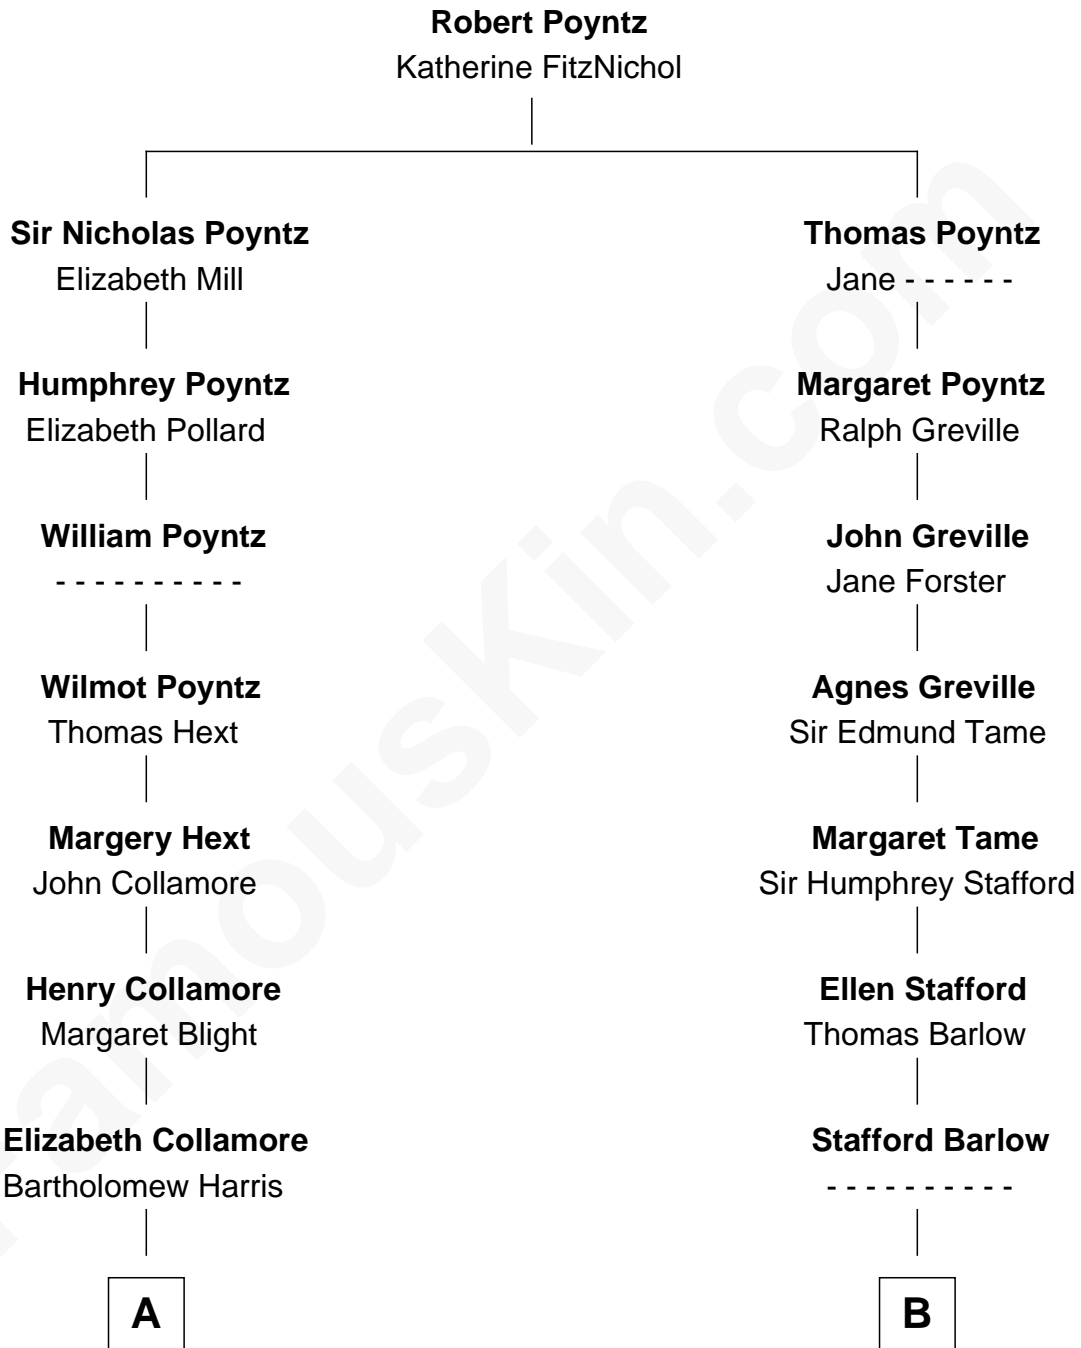

# FamousKin.com Relationship Chart of

**Howard Dean**

*79th Governor of Vermont*

13th cousin 5 times removed of

**Samuel Ward King**

*15th Governor of Rhode Island*

C

Andrea Belden Maitland

Howard Brush Dean

Howard Dean

*79th Governor of Vermont*

FamousKin.com