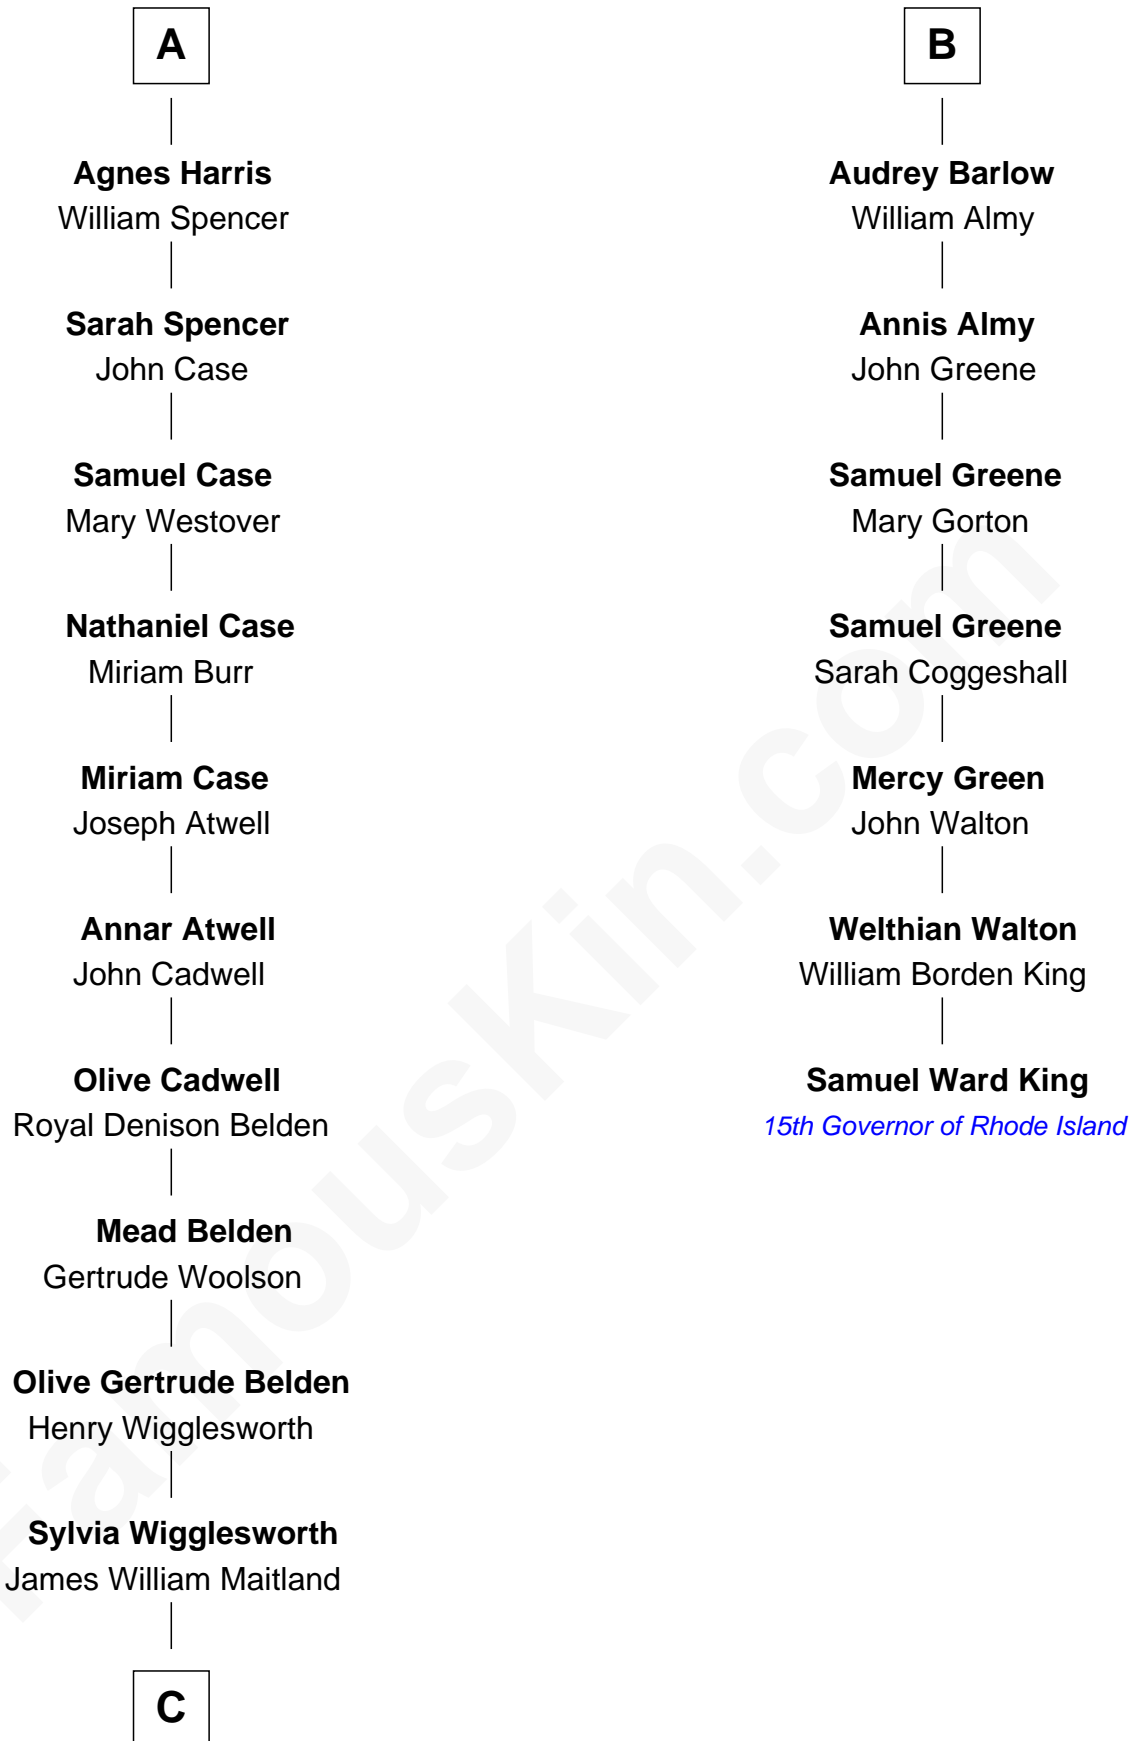

# FamousKin.com Relationship Chart of

**Howard Dean**

*79th Governor of Vermont*

13th cousin 5 times removed of

**Samuel Ward King**

*15th Governor of Rhode Island*

C

Andrea Belden Maitland

Howard Brush Dean

Howard Dean

*79th Governor of Vermont*

FamousKin.com