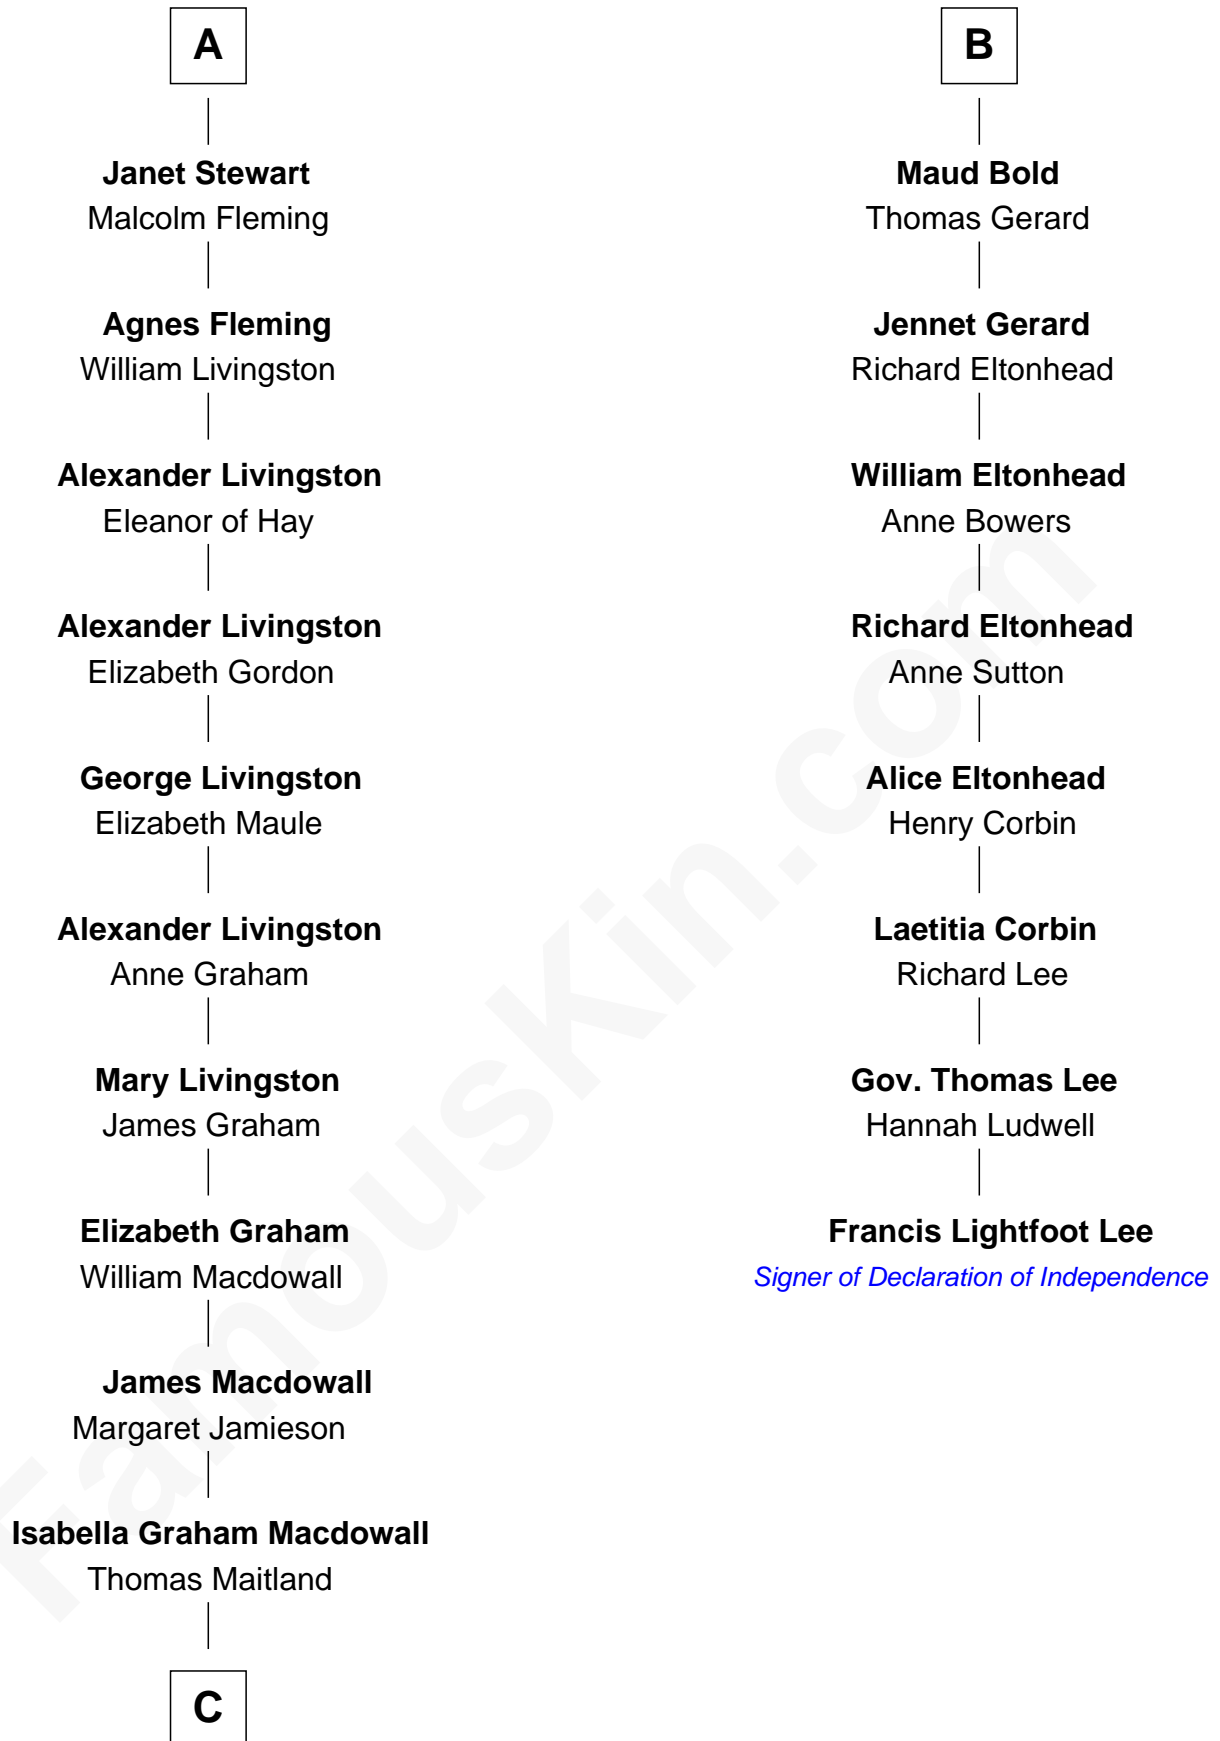

FamousKin.com

Relationship Chart of

Howard Dean

79th Governor of Vermont

14th cousin 7 times removed of

Francis Lightfoot Lee

Signer of the Declaration of Independence

C

James William Maitland

Agnes Jane O'Reilly

Thomas A. Maitland

Helen Abby Van Voorhis

James William Maitland

Sylvia Wigglesworth

Andrea Belden Maitland

Howard Brush Dean