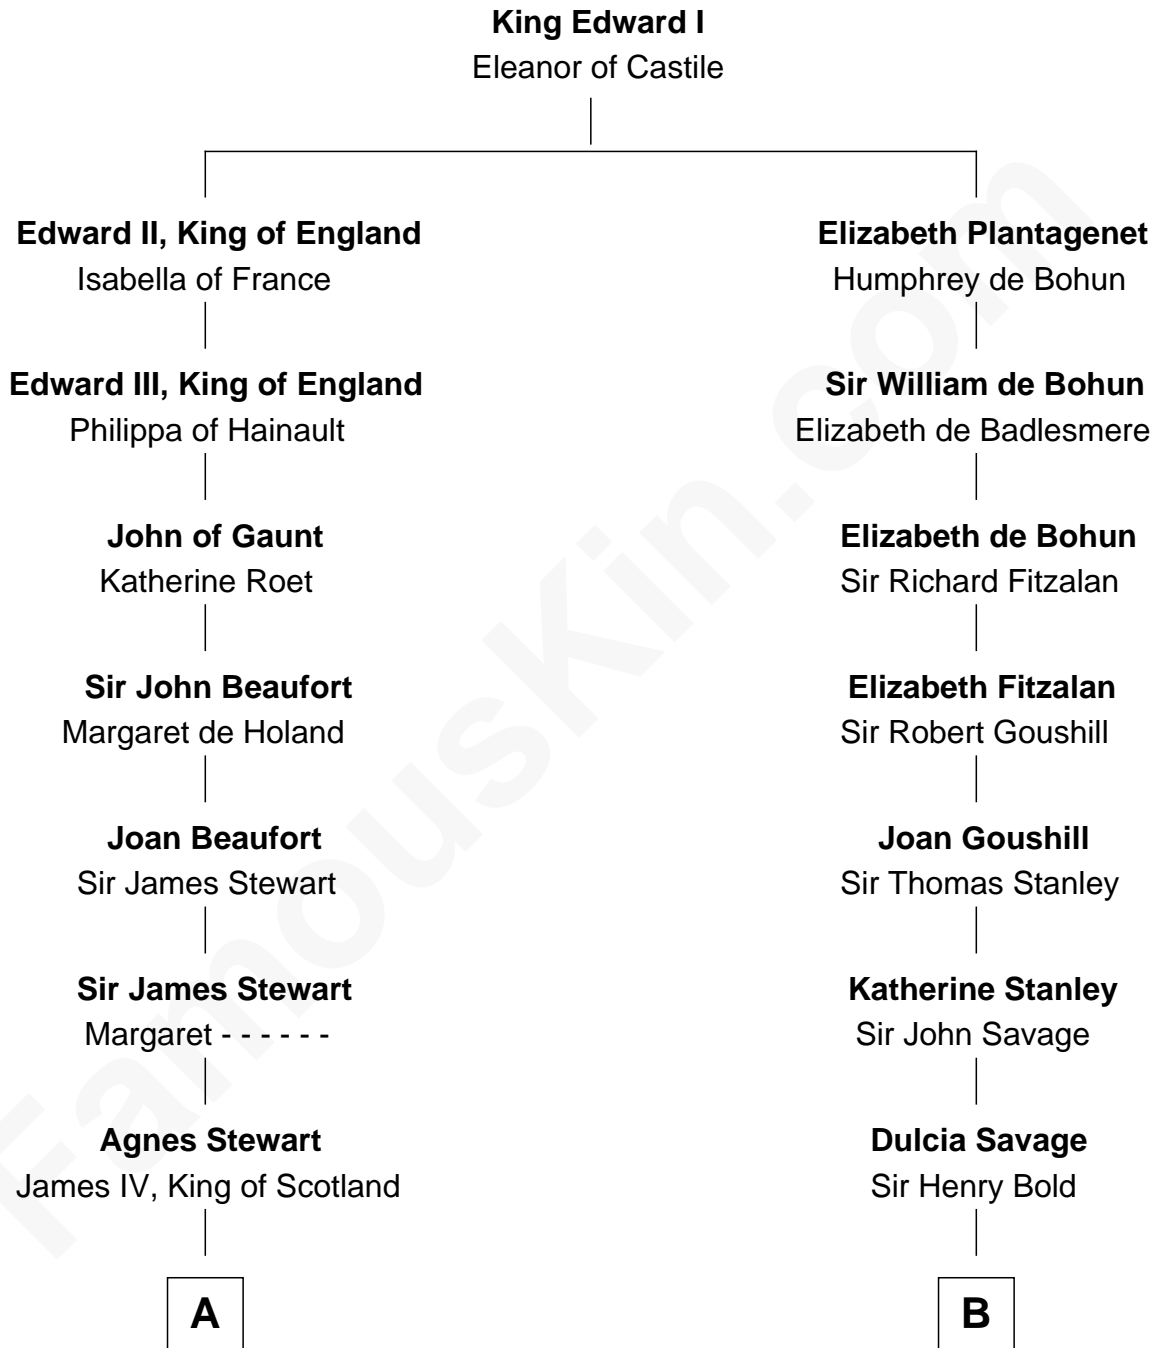

FamousKin.com

Relationship Chart of

Howard Dean

79th Governor of Vermont

14th cousin 7 times removed of

Francis Lightfoot Lee

Signer of the Declaration of Independence

C

James William Maitland

Agnes Jane O'Reilly

Thomas A. Maitland

Helen Abby Van Voorhis

James William Maitland

Sylvia Wigglesworth

Andrea Belden Maitland

Howard Brush Dean