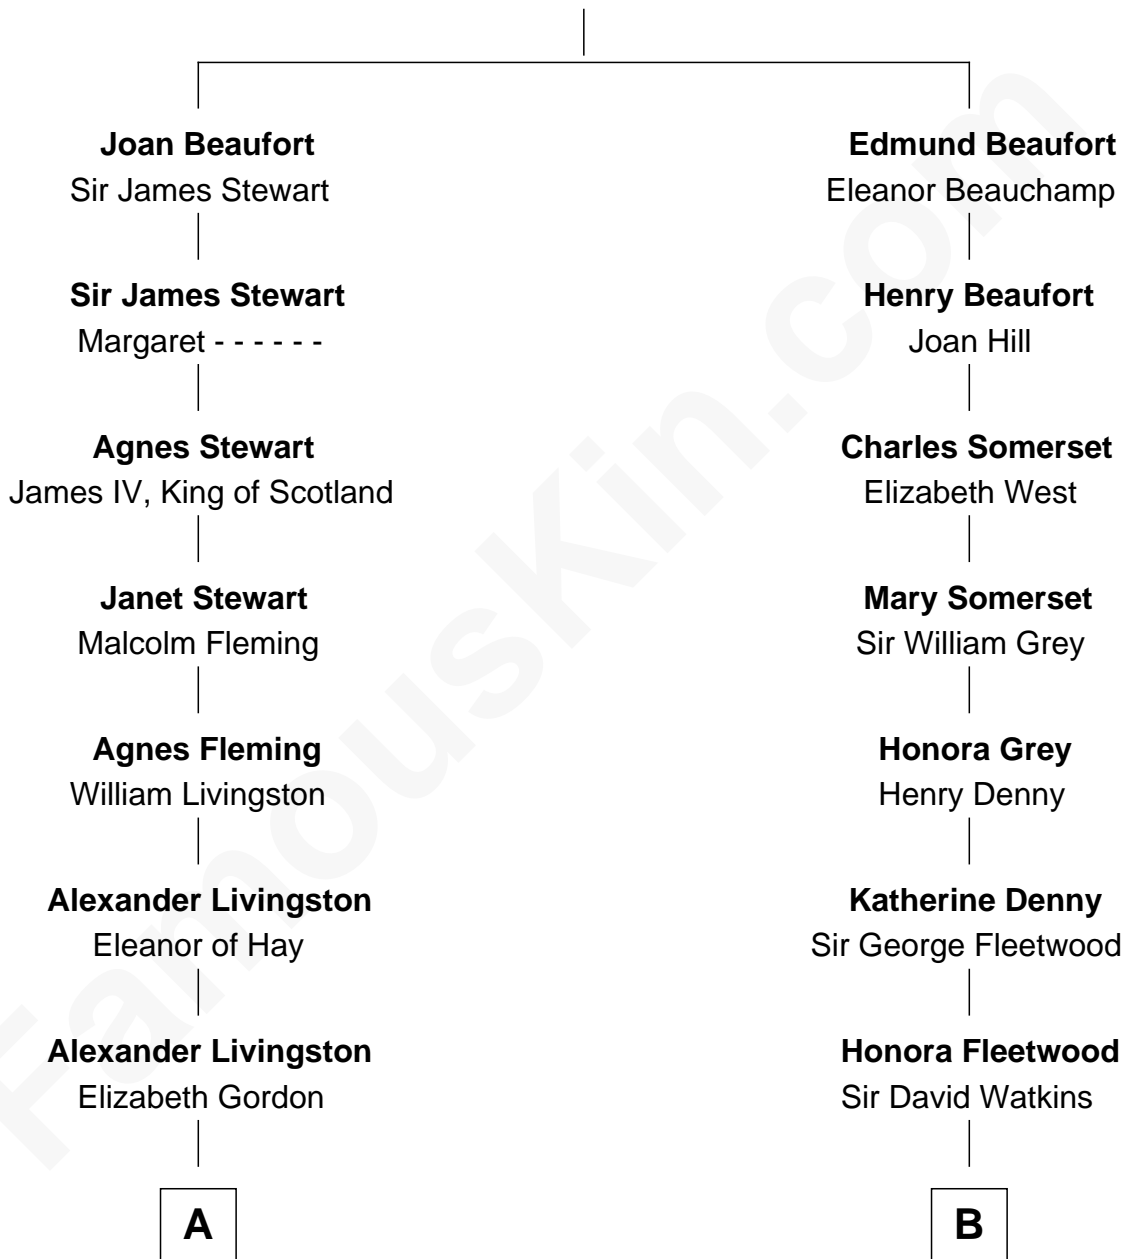

# FamousKin.com Relationship Chart of

**Howard Dean**

*79th Governor of Vermont*

**17th cousin of**

**Benedict Cumberbatch**

*Movie, Television and Stage Actor*

**Sir John Beaufort**

Margaret de Holand

**A**

**George Livingston**

Elizabeth Maule

**Alexander Livingston**

Anne Graham

**Mary Livingston**

James Graham

**Elizabeth Graham**

William Macdowall

**James Macdowall**

Margaret Jamieson

**Isabella Graham Macdowall**

Thomas Maitland

**James William Maitland**

Agnes Jane O'Reilly

**Thomas A. Maitland**