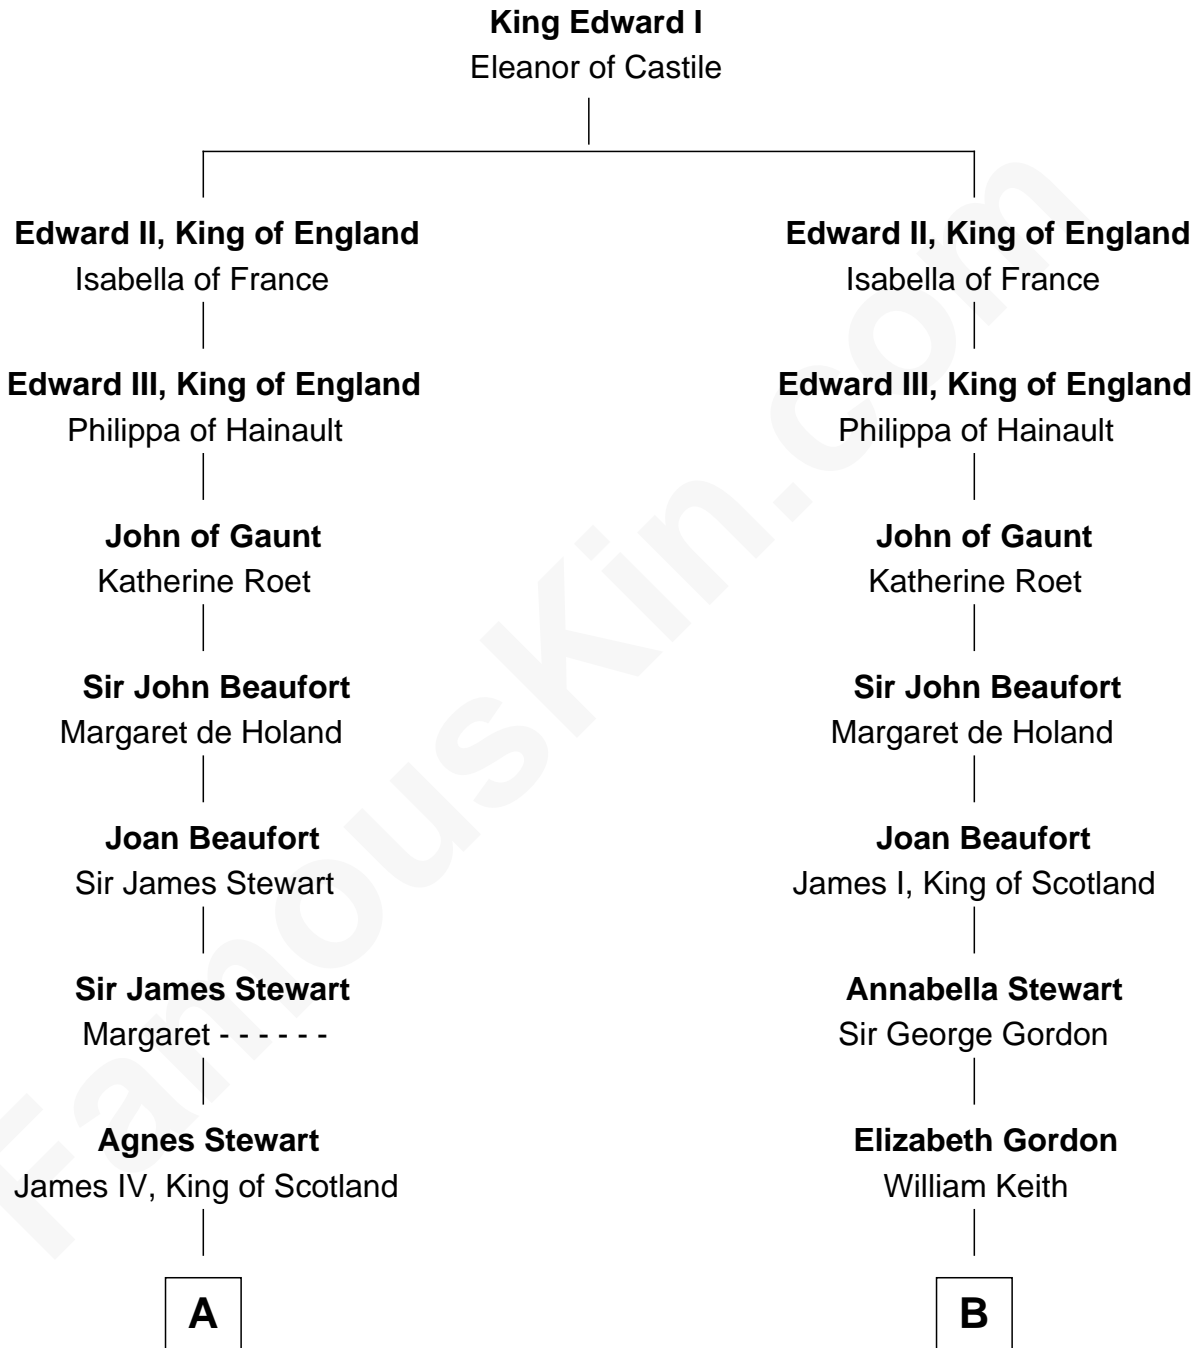

FamousKin.com Relationship Chart of

Howard Dean

79th Governor of Vermont

20th cousin 1 time removed of

Alan Turing

WWII Codebreaker of Nazi Enigma Machine

C

James William Maitland

Agnes Jane O'Reilly

Thomas A. Maitland

Helen Abby Van Voorhis

James William Maitland

Sylvia Wigglesworth

Andrea Belden Maitland

Howard Brush Dean

Howard Dean