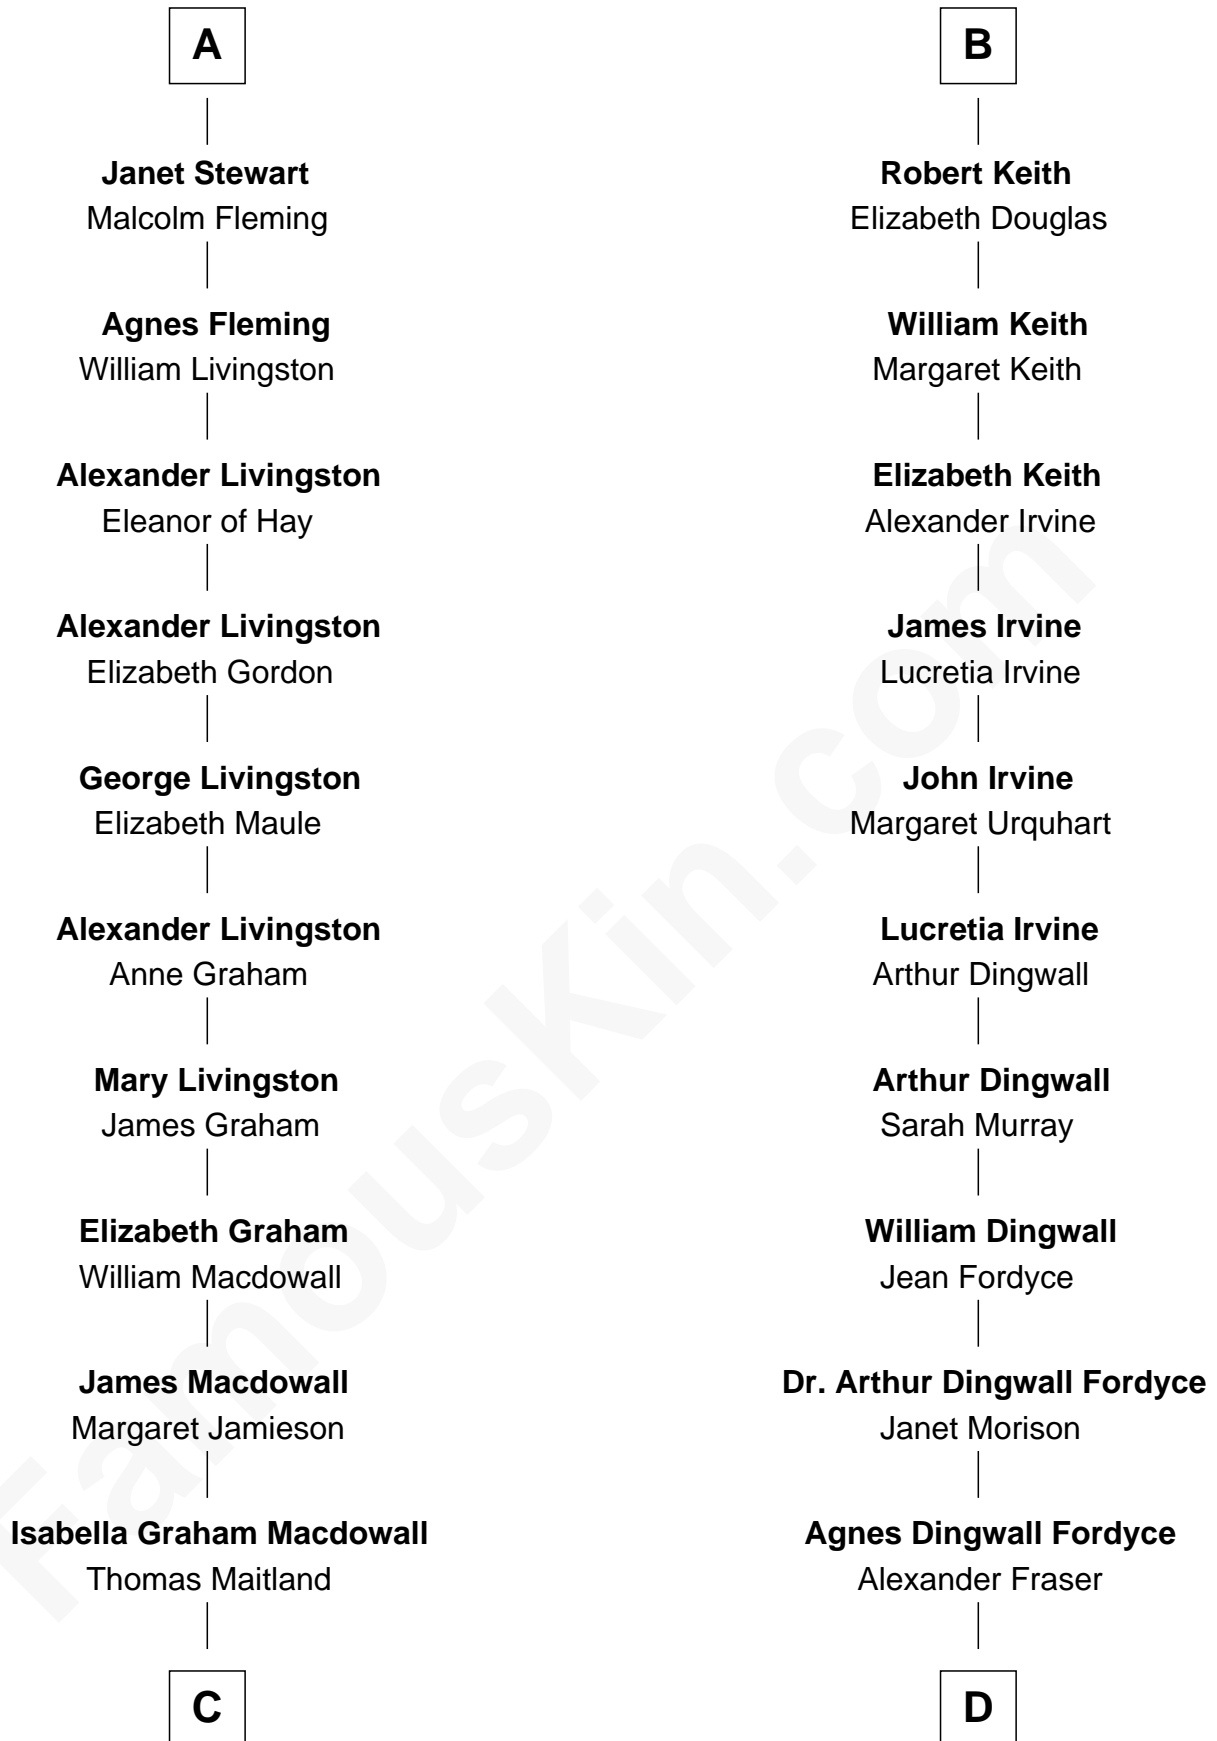

FamousKin.com Relationship Chart of

Howard Dean

79th Governor of Vermont

20th cousin 1 time removed of

Alan Turing

WWII Codebreaker of Nazi Enigma Machine

C

James William Maitland

Agnes Jane O'Reilly

Thomas A. Maitland

Helen Abby Van Voorhis

James William Maitland

Sylvia Wigglesworth

Andrea Belden Maitland

Howard Brush Dean

Howard Dean