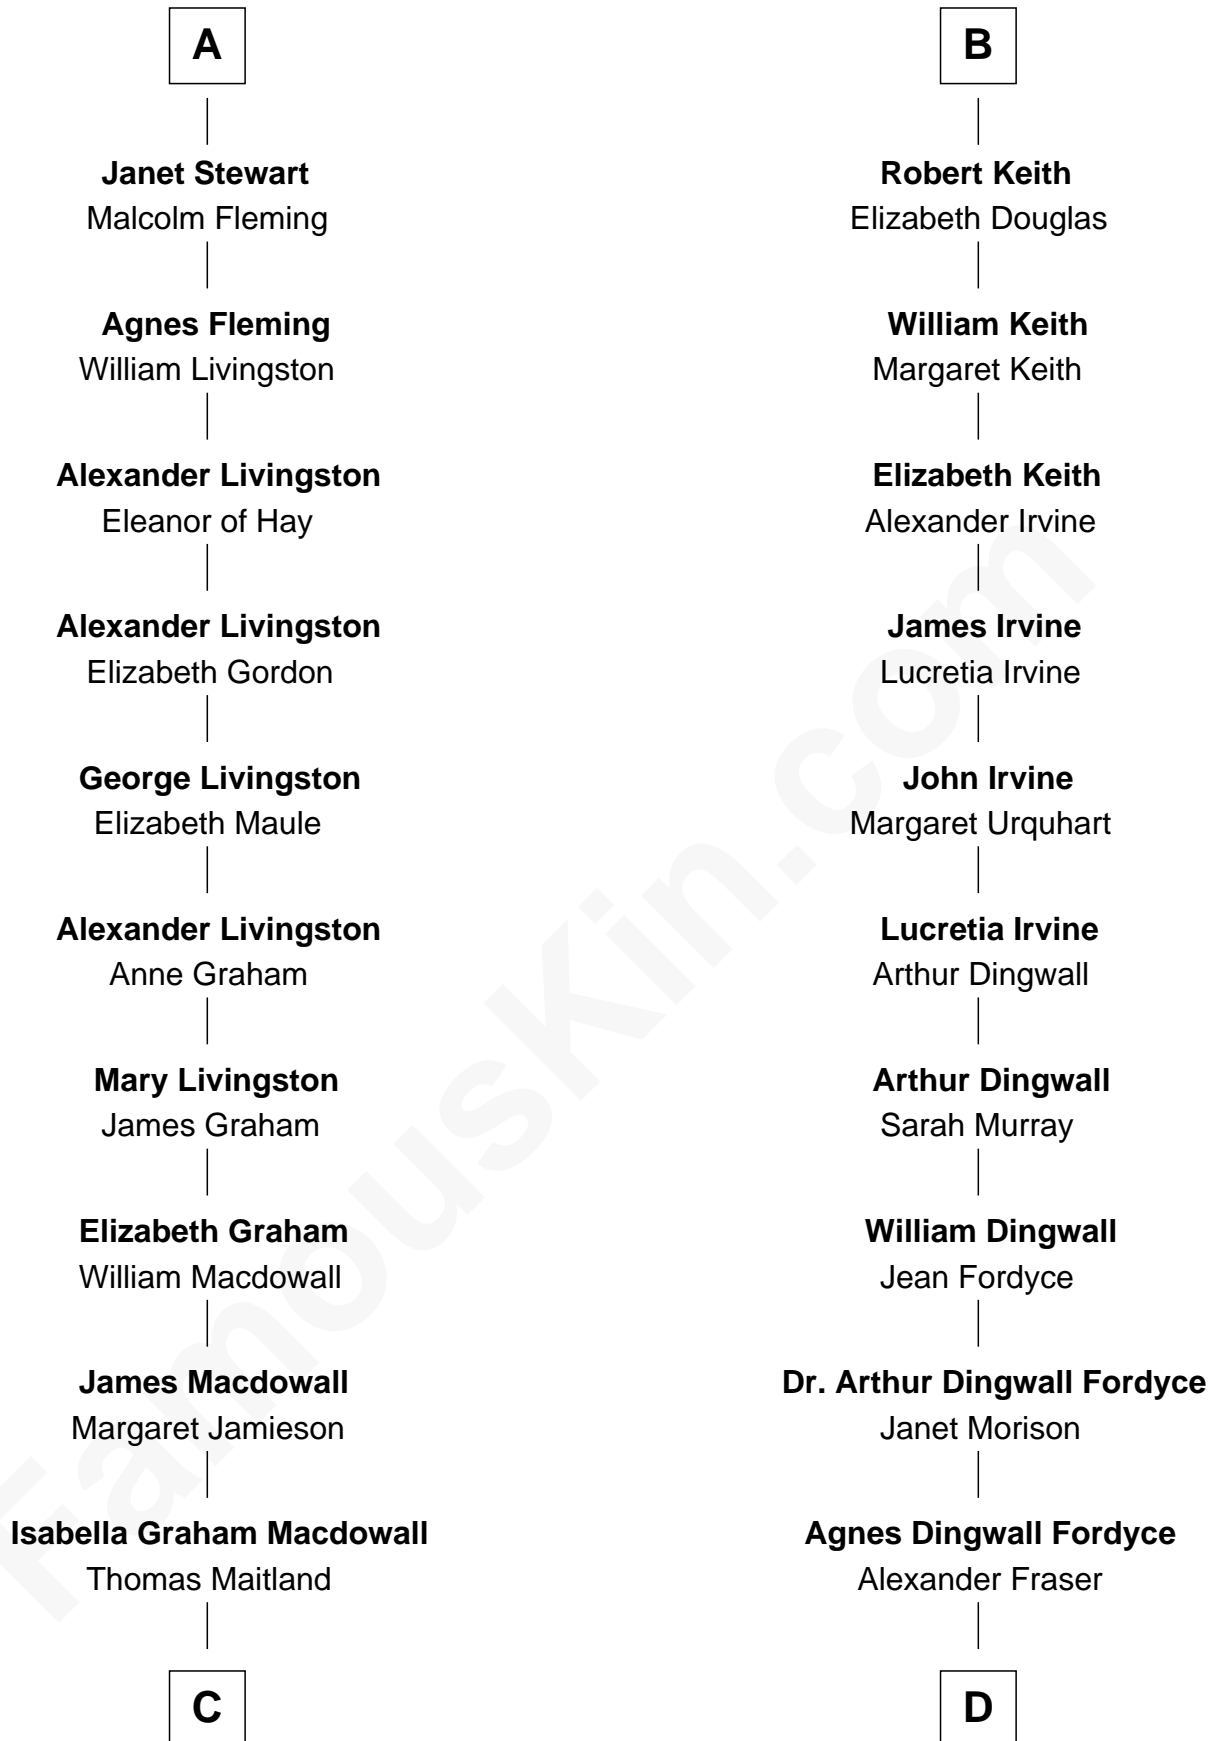

FamousKin.com Relationship Chart of

Howard Dean

79th Governor of Vermont

20th cousin 1 time removed of

Alan Turing

WWII Codebreaker of Nazi Enigma Machine

Sir Alan la Zouche

Eleanor de Segrave

C

James William Maitland

Agnes Jane O'Reilly

Thomas A. Maitland

Helen Abby Van Voorhis

James William Maitland

Sylvia Wigglesworth

Andrea Belden Maitland