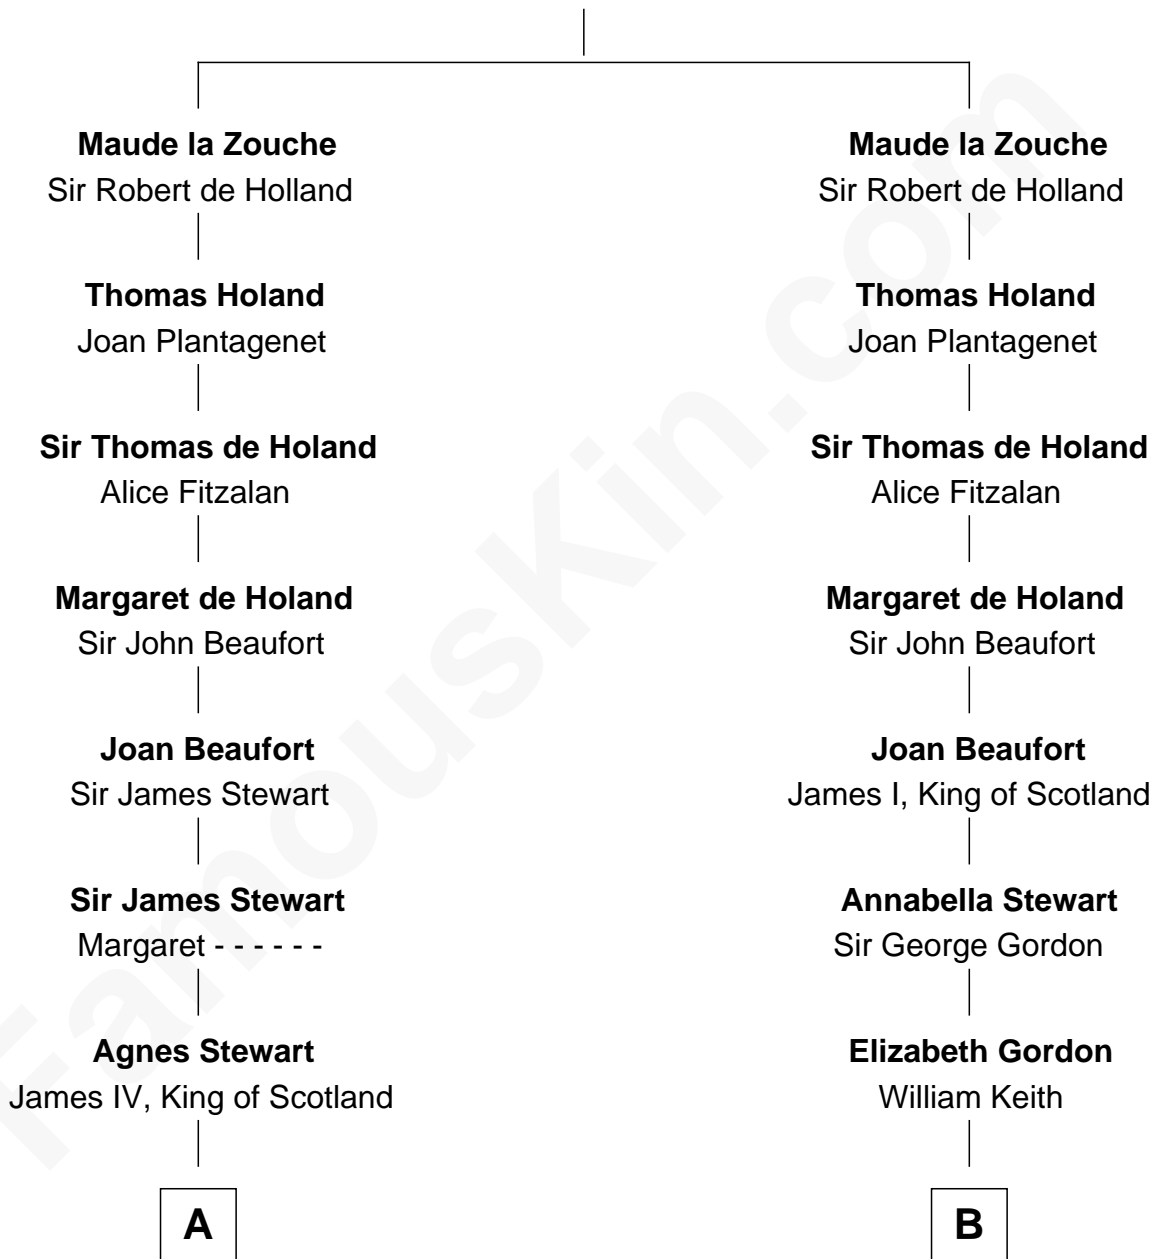

FamousKin.com Relationship Chart of

Howard Dean

79th Governor of Vermont

20th cousin 1 time removed of

Alan Turing

WWII Codebreaker of Nazi Enigma Machine

Sir Alan la Zouche

Eleanor de Segrave

C

James William Maitland

Agnes Jane O'Reilly

Thomas A. Maitland

Helen Abby Van Voorhis

James William Maitland

Sylvia Wigglesworth

Andrea Belden Maitland