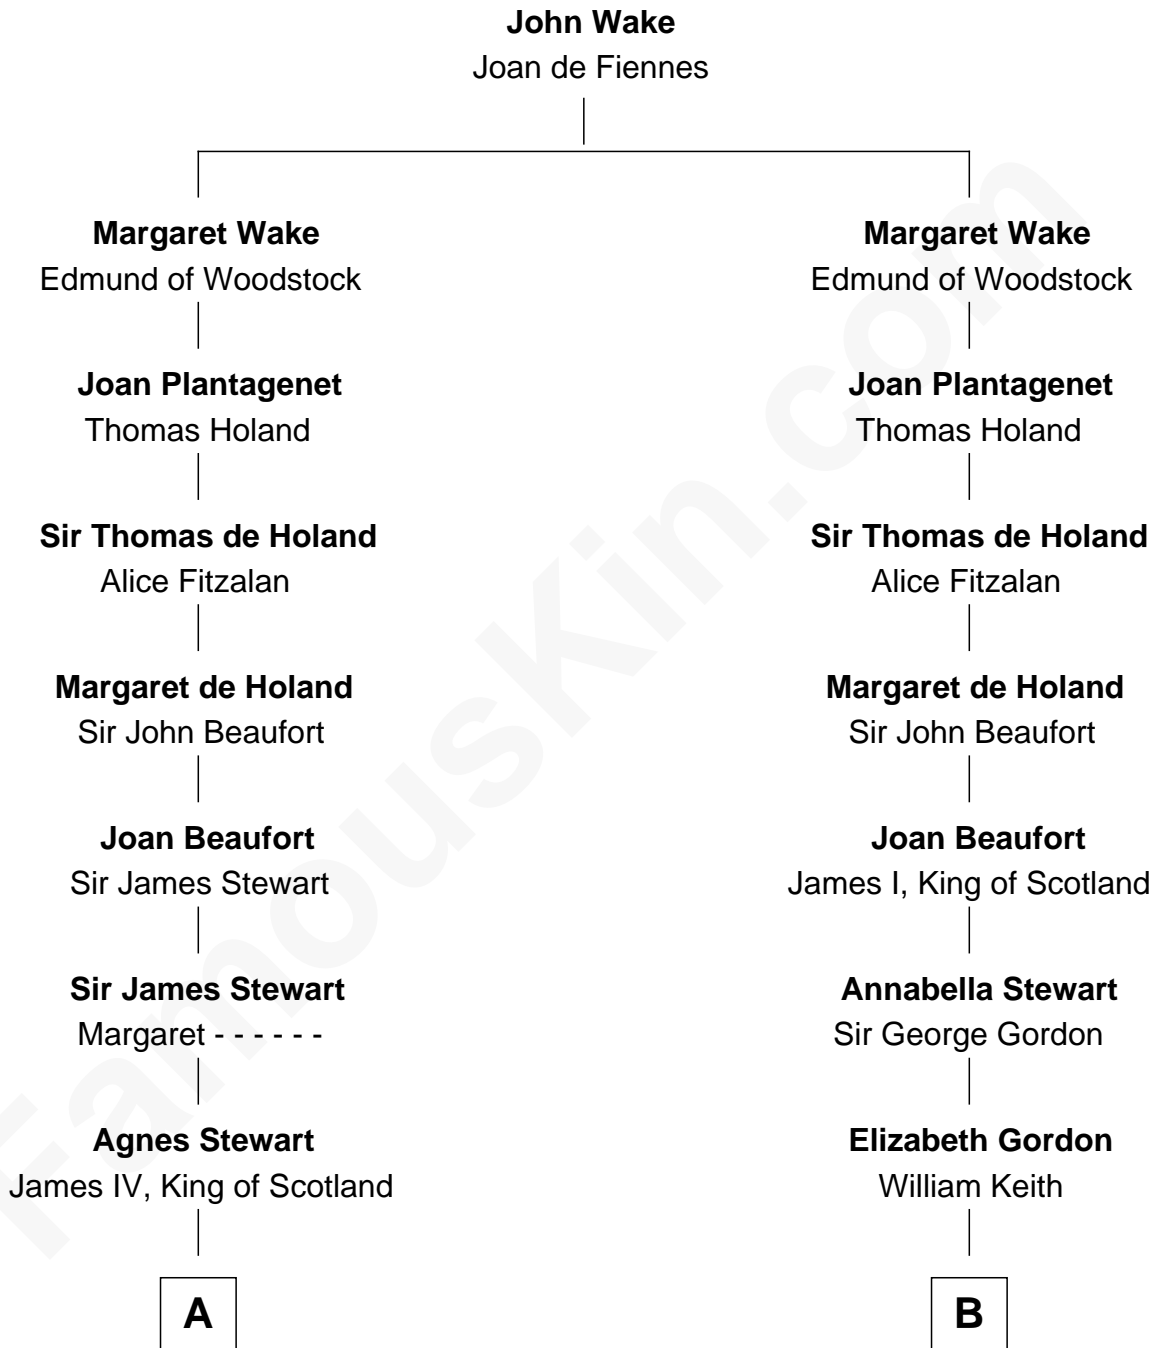

FamousKin.com Relationship Chart of

Howard Dean

79th Governor of Vermont

20th cousin 1 time removed of

Alan Turing

WWII Codebreaker of Nazi Enigma Machine

C

James William Maitland

Agnes Jane O'Reilly

Thomas A. Maitland

Helen Abby Van Voorhis

James William Maitland

Sylvia Wigglesworth

Andrea Belden Maitland

Howard Brush Dean

Howard Dean