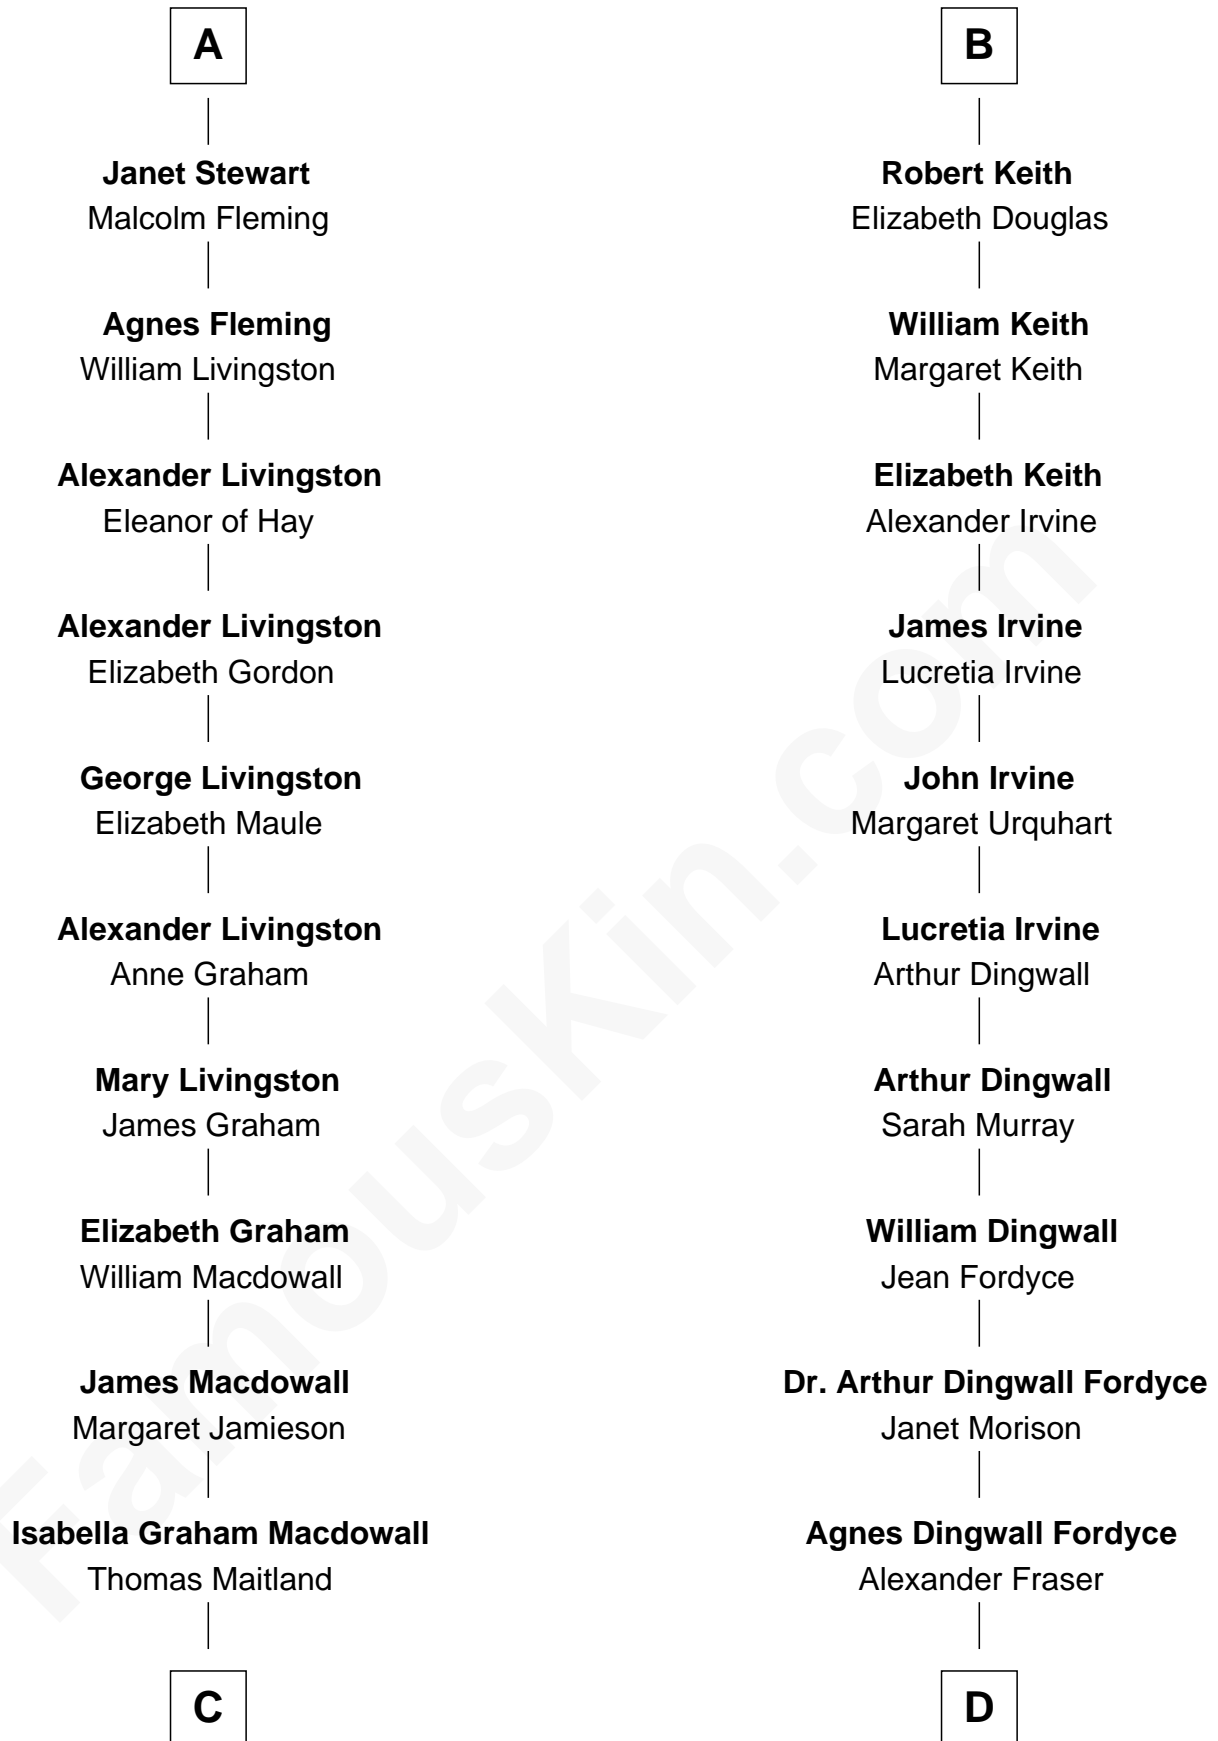

FamousKin.com Relationship Chart of

Howard Dean

79th Governor of Vermont

20th cousin 1 time removed of

Alan Turing

WWII Codebreaker of Nazi Enigma Machine

C

James William Maitland

Agnes Jane O'Reilly

Thomas A. Maitland

Helen Abby Van Voorhis

James William Maitland

Sylvia Wigglesworth

Andrea Belden Maitland

Howard Brush Dean

Howard Dean