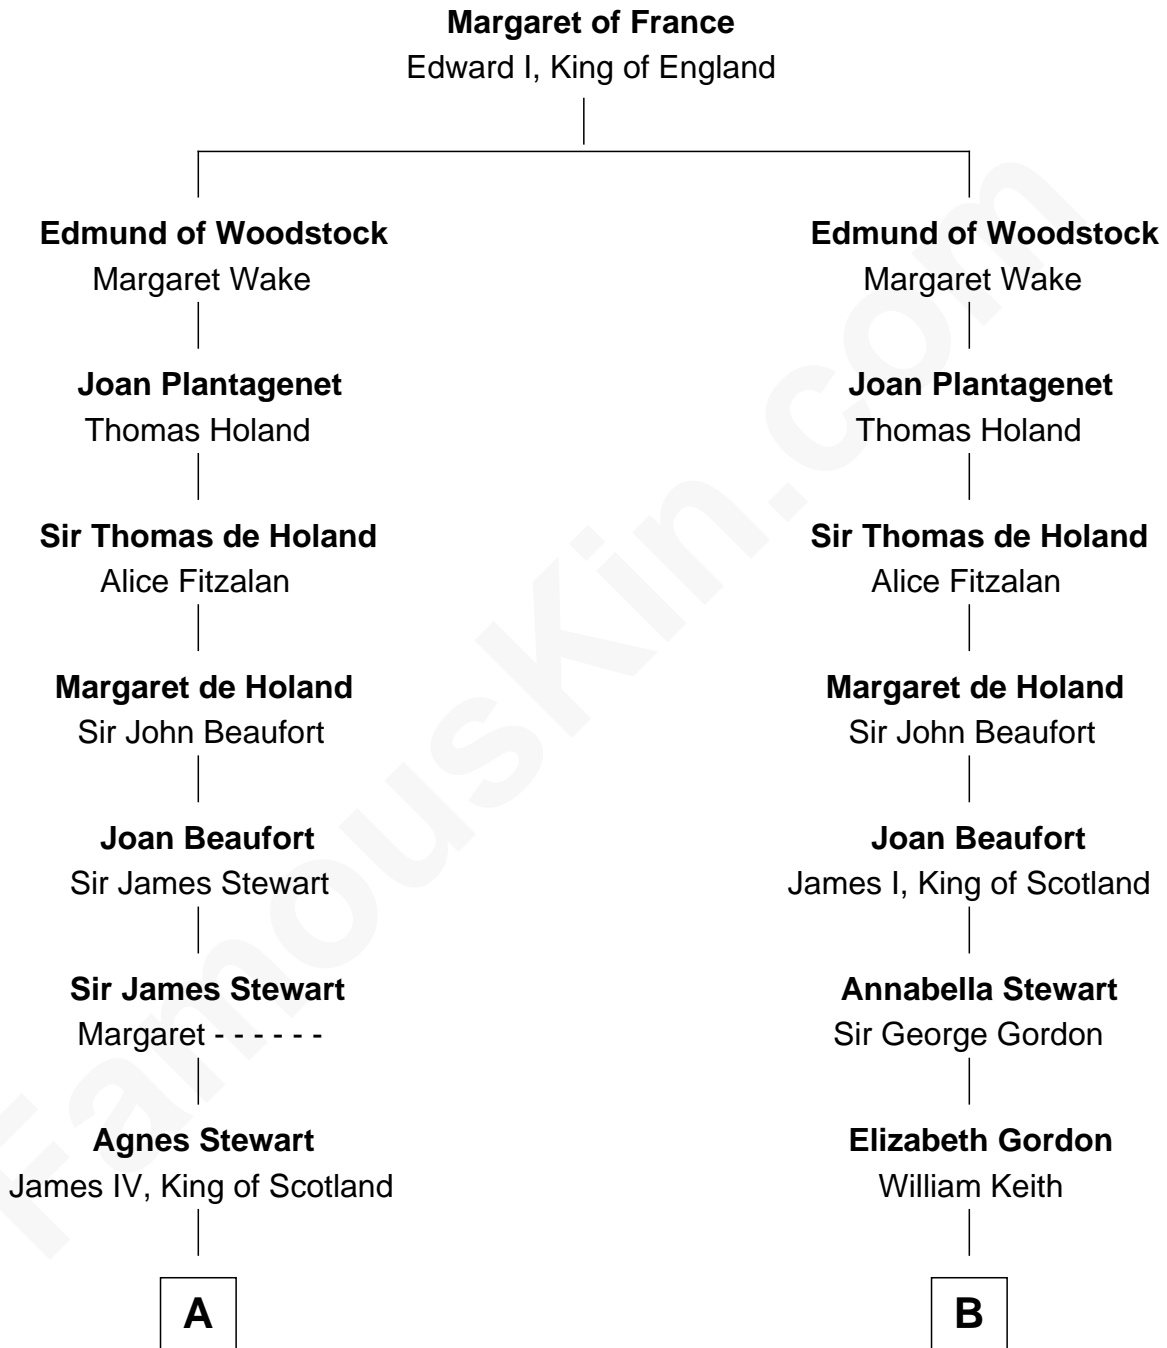

FamousKin.com Relationship Chart of

Howard Dean

79th Governor of Vermont

20th cousin 1 time removed of

Alan Turing

WWII Codebreaker of Nazi Enigma Machine

C

James William Maitland

Agnes Jane O'Reilly

Thomas A. Maitland

Helen Abby Van Voorhis

James William Maitland

Sylvia Wigglesworth

Andrea Belden Maitland

Howard Brush Dean

Howard Dean