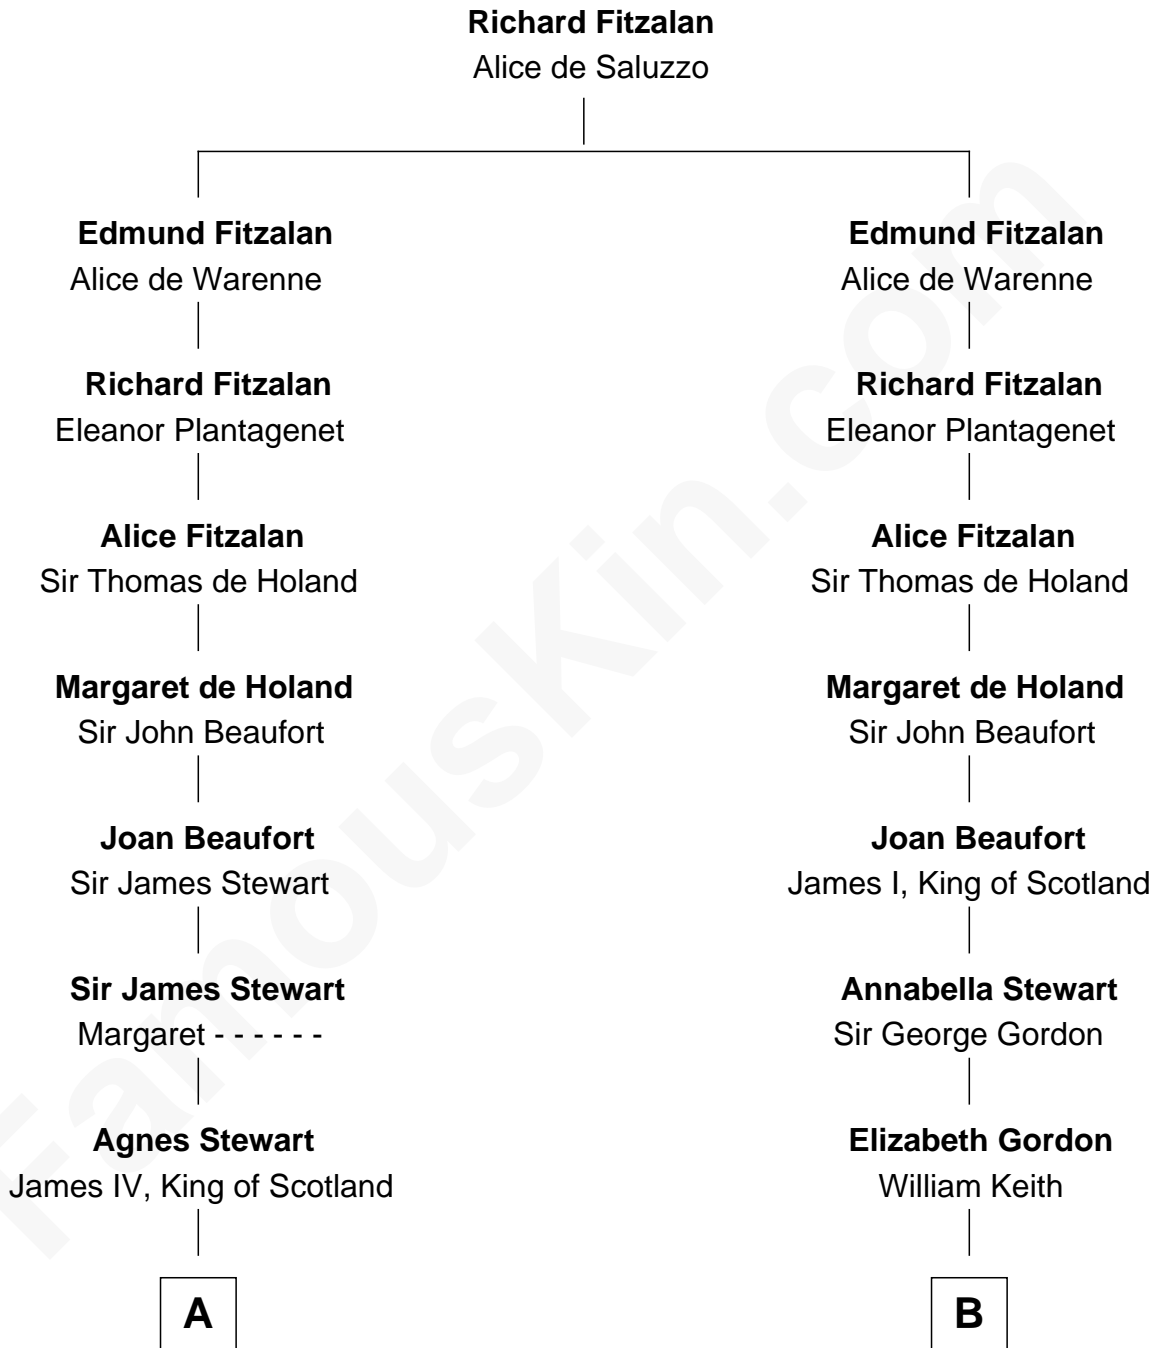

FamousKin.com Relationship Chart of

Howard Dean

79th Governor of Vermont

20th cousin 1 time removed of

Alan Turing

WWII Codebreaker of Nazi Enigma Machine

C

James William Maitland

Agnes Jane O'Reilly

Thomas A. Maitland

Helen Abby Van Voorhis

James William Maitland

Sylvia Wigglesworth

Andrea Belden Maitland

Howard Brush Dean

Howard Dean