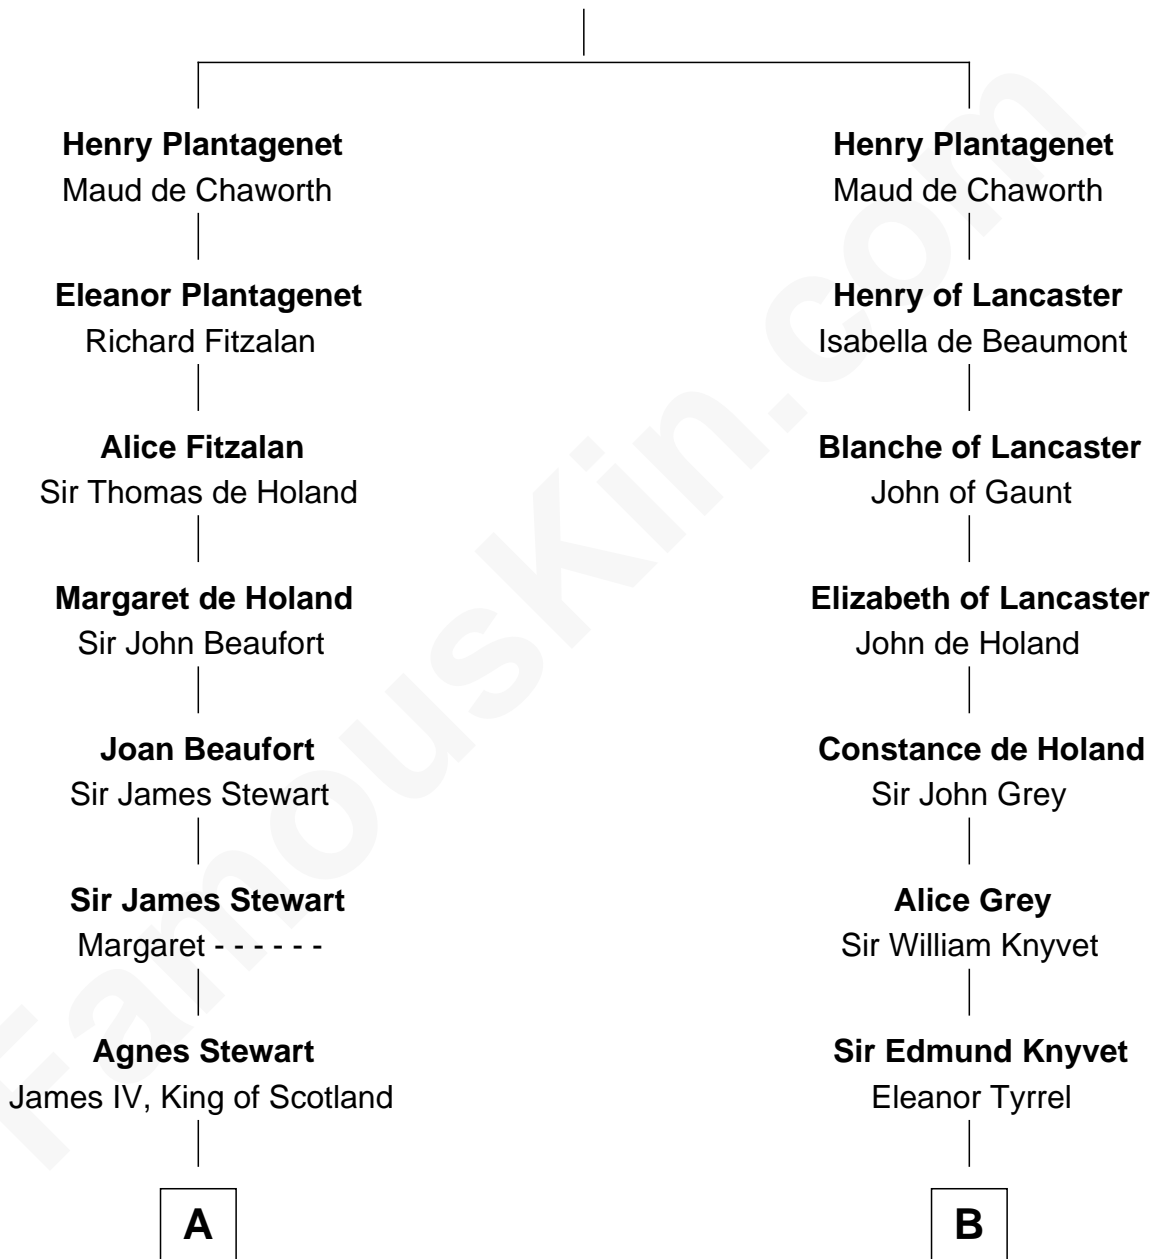

FamousKin.com Relationship Chart of

Howard Dean

79th Governor of Vermont

21st cousin of

Tilda Swinton

Movie Actress

Edmund Plantagenet

Blanche of Artois

C

James William Maitland

Agnes Jane O'Reilly

Thomas A. Maitland

Helen Abby Van Voorhis

James William Maitland

Sylvia Wigglesworth

Andrea Belden Maitland

Howard Brush Dean

Howard Dean

79th Governor of Vermont

D

Albany Fetherstonhaugh

Evelyn Gertrude Astell

Gertrude Clare Fetherstonhaugh

Cecil George Herbert Alers-Hankey