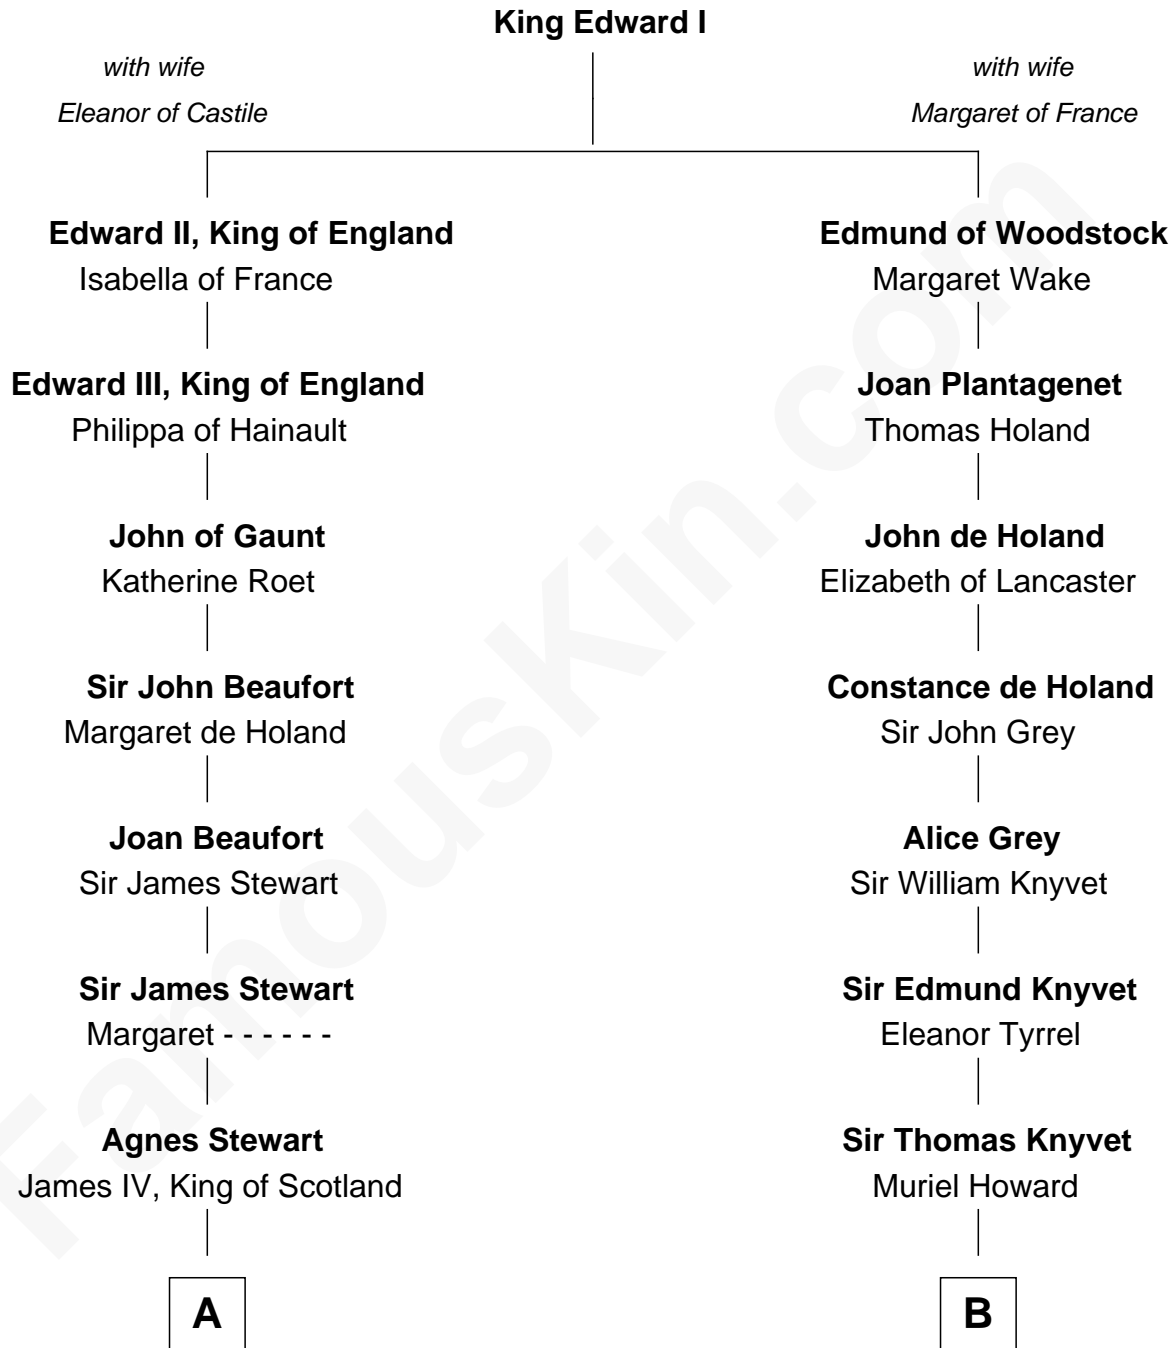

# FamousKin.com Relationship Chart of

**Howard Dean**

*79th Governor of Vermont*

20th cousin 1 time removed of

**Tilda Swinton**

*Movie Actress*

**C**

**James William Maitland**

Agnes Jane O'Reilly

**Thomas A. Maitland**

Helen Abby Van Voorhis

**James William Maitland**

Sylvia Wigglesworth

**Andrea Belden Maitland**

Howard Brush Dean

**Howard Dean**