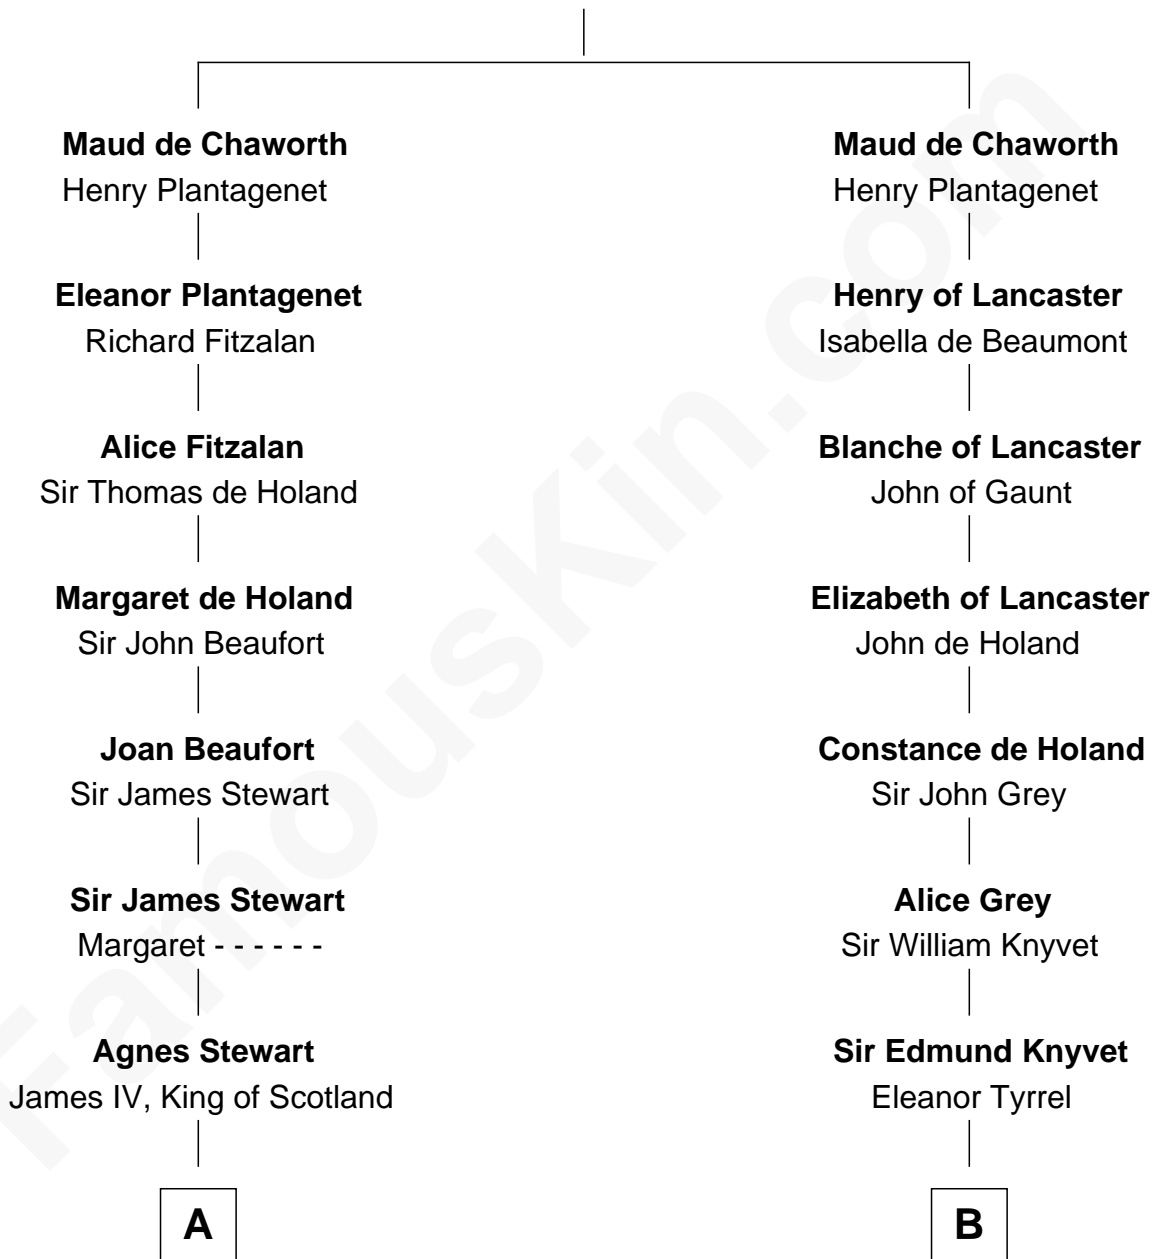

FamousKin.com Relationship Chart of

Howard Dean

79th Governor of Vermont

21st cousin of

Tilda Swinton

Movie Actress

Sir Patrick de Chaworth

Isabella de Beauchamp

C

James William Maitland

Agnes Jane O'Reilly

Thomas A. Maitland

Helen Abby Van Voorhis

James William Maitland

Sylvia Wigglesworth

Andrea Belden Maitland

Howard Brush Dean

Howard Dean

79th Governor of Vermont

D

Albany Fetherstonhaugh

Evelyn Gertrude Astell

Gertrude Clare Fetherstonhaugh

Cecil George Herbert Alers-Hankey