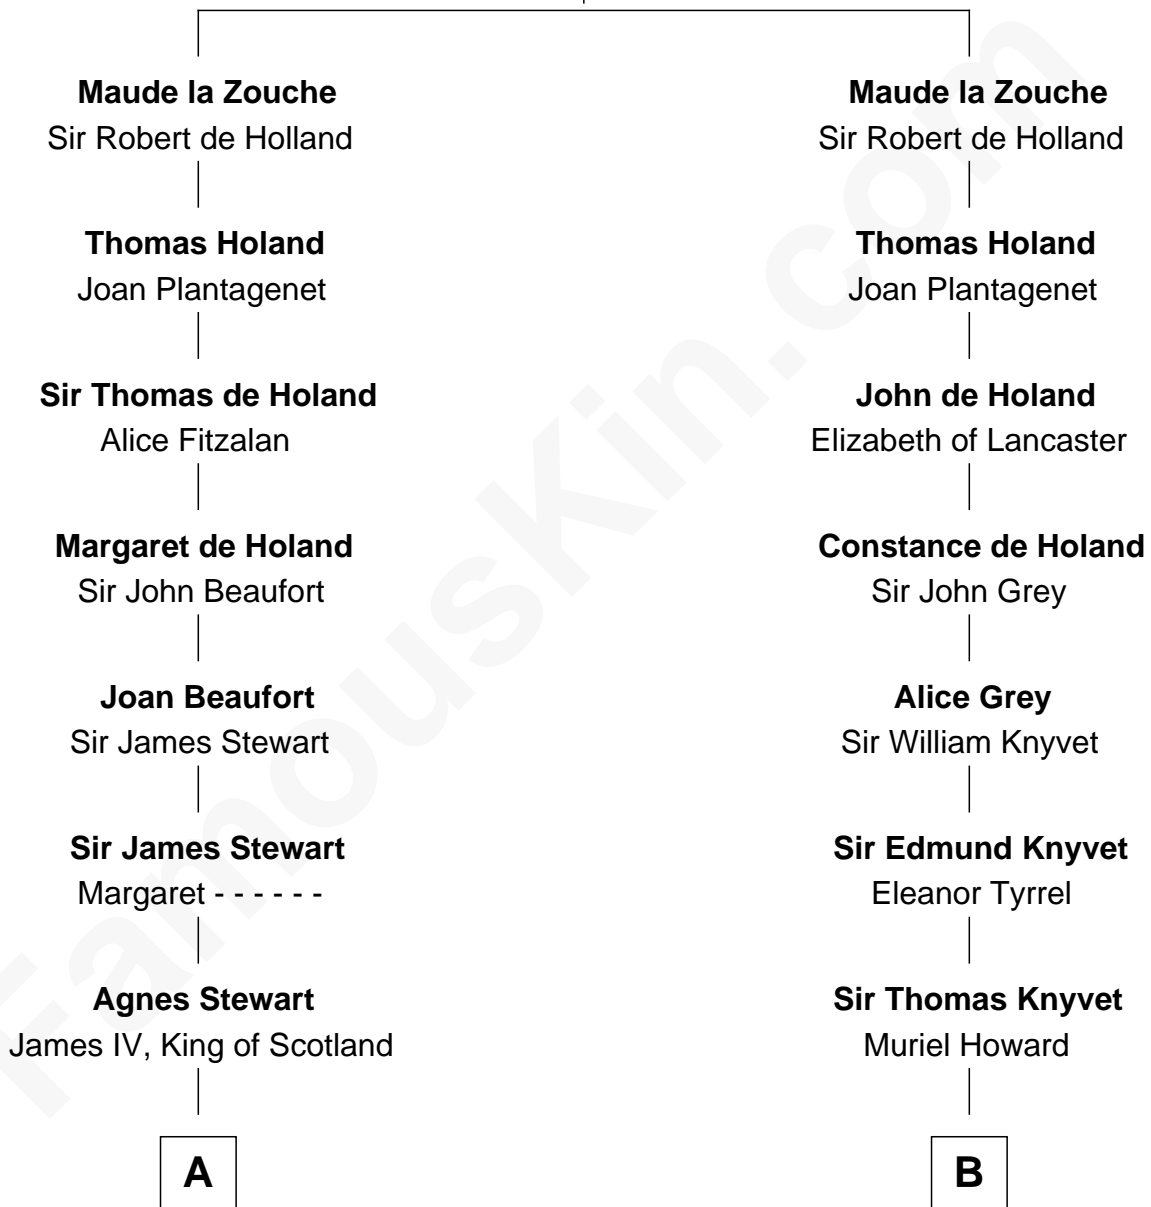

# FamousKin.com Relationship Chart of

**Howard Dean**

*79th Governor of Vermont*

20th cousin 1 time removed of

**Tilda Swinton**

*Movie Actress*

**Sir Alan la Zouche**

Eleanor de Segrave

**C**

**James William Maitland**

Agnes Jane O'Reilly

**Thomas A. Maitland**

Helen Abby Van Voorhis

**James William Maitland**

Sylvia Wigglesworth

**Andrea Belden Maitland**

Howard Brush Dean

**Howard Dean**

*79th Governor of Vermont*

**D**

**Gertrude Clare Fetherstonhaugh**

Cecil George Herbert Alers-Hankey

**Mariora Beatrice Evelyn Rochfort Alers-Hankey**

Alan Henry Campbell Swinton