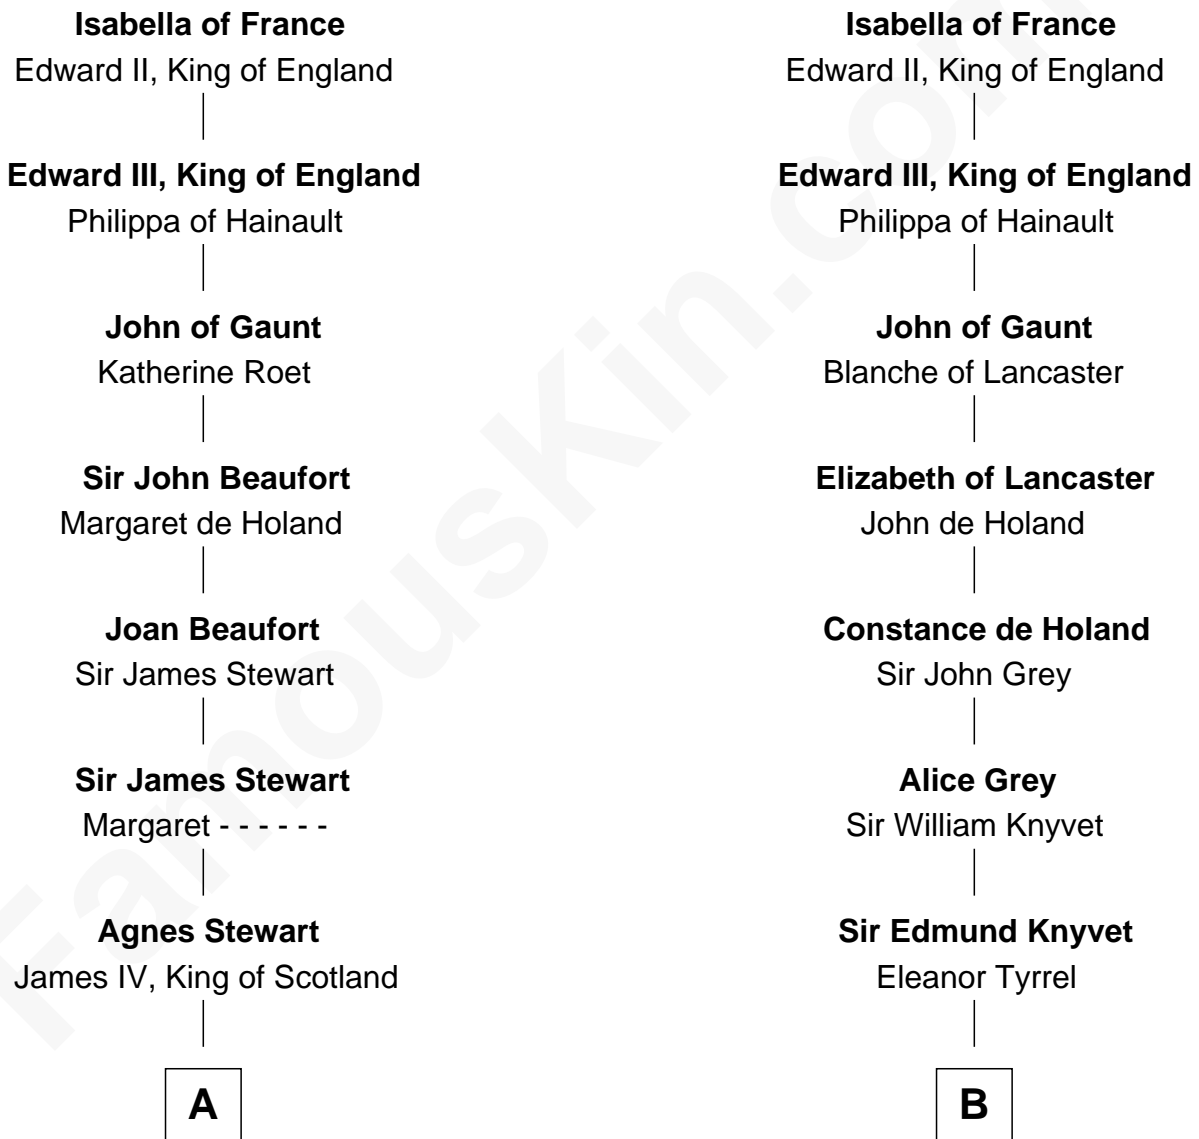

FamousKin.com Relationship Chart of

Howard Dean

79th Governor of Vermont

21st cousin of

Tilda Swinton

Movie Actress

King Philip IV of France

Joan of Navarre

C

James William Maitland

Agnes Jane O'Reilly

Thomas A. Maitland

Helen Abby Van Voorhis

James William Maitland

Sylvia Wigglesworth

Andrea Belden Maitland

Howard Brush Dean

Howard Dean

79th Governor of Vermont

D

Albany Fetherstonhaugh

Evelyn Gertrude Astell

Gertrude Clare Fetherstonhaugh

Cecil George Herbert Alers-Hankey