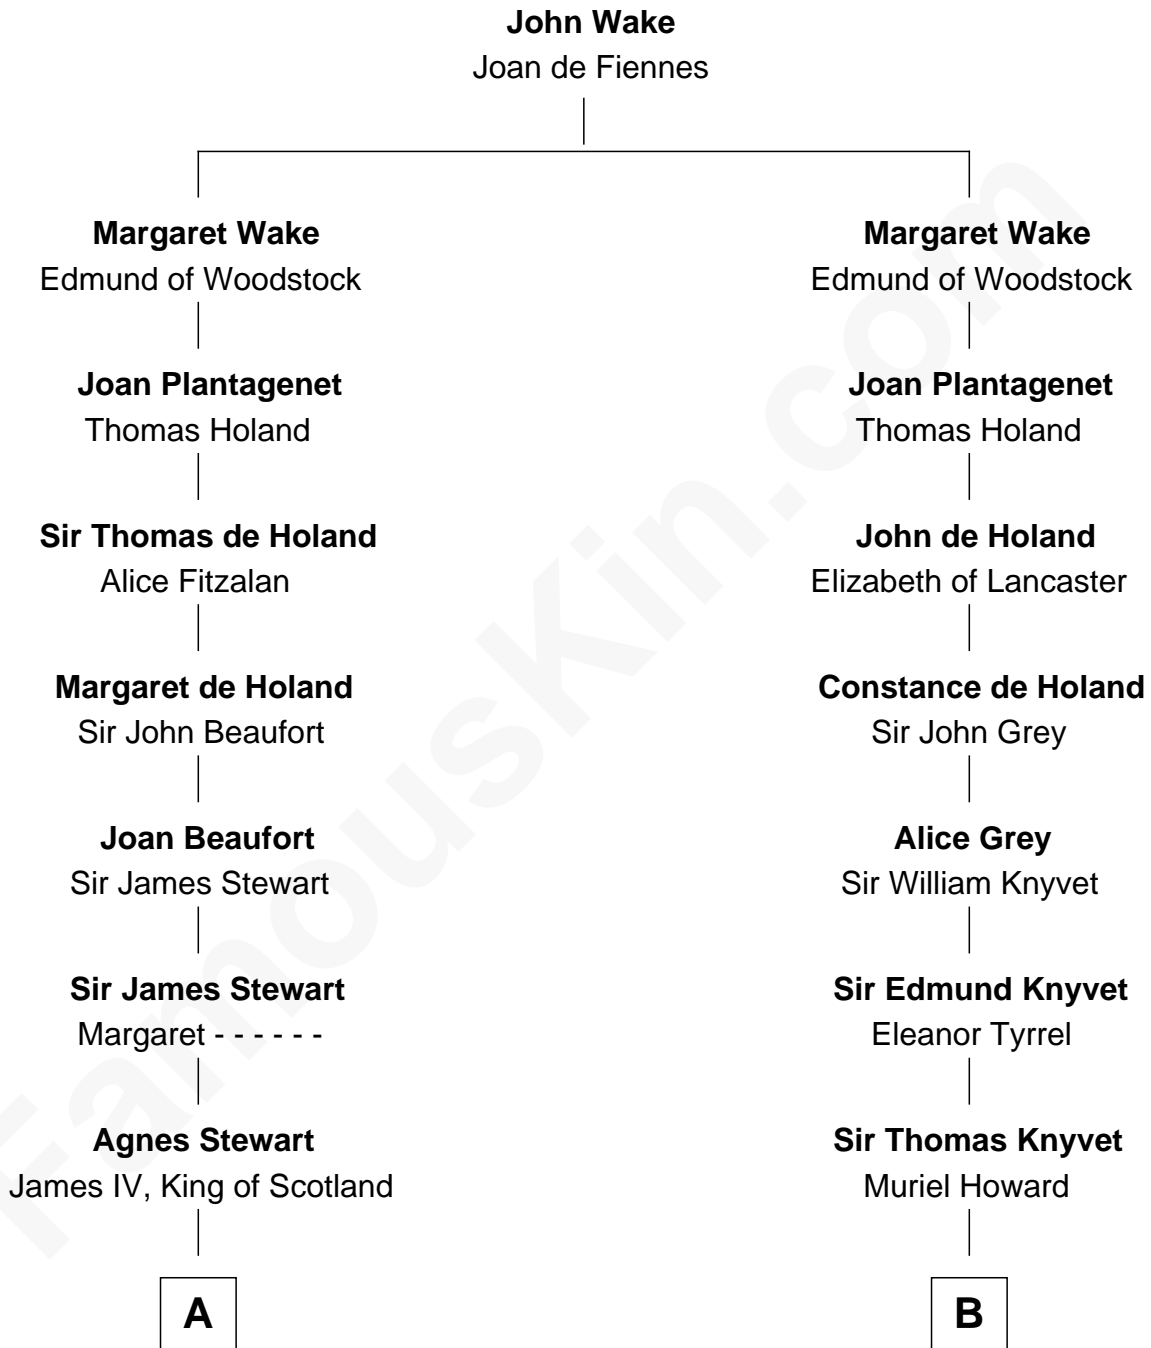

# FamousKin.com Relationship Chart of

**Howard Dean**

*79th Governor of Vermont*

20th cousin 1 time removed of

**Tilda Swinton**

*Movie Actress*

**C**

**James William Maitland**

Agnes Jane O'Reilly

**Thomas A. Maitland**

Helen Abby Van Voorhis

**James William Maitland**

Sylvia Wigglesworth

**Andrea Belden Maitland**

Howard Brush Dean

**Howard Dean**