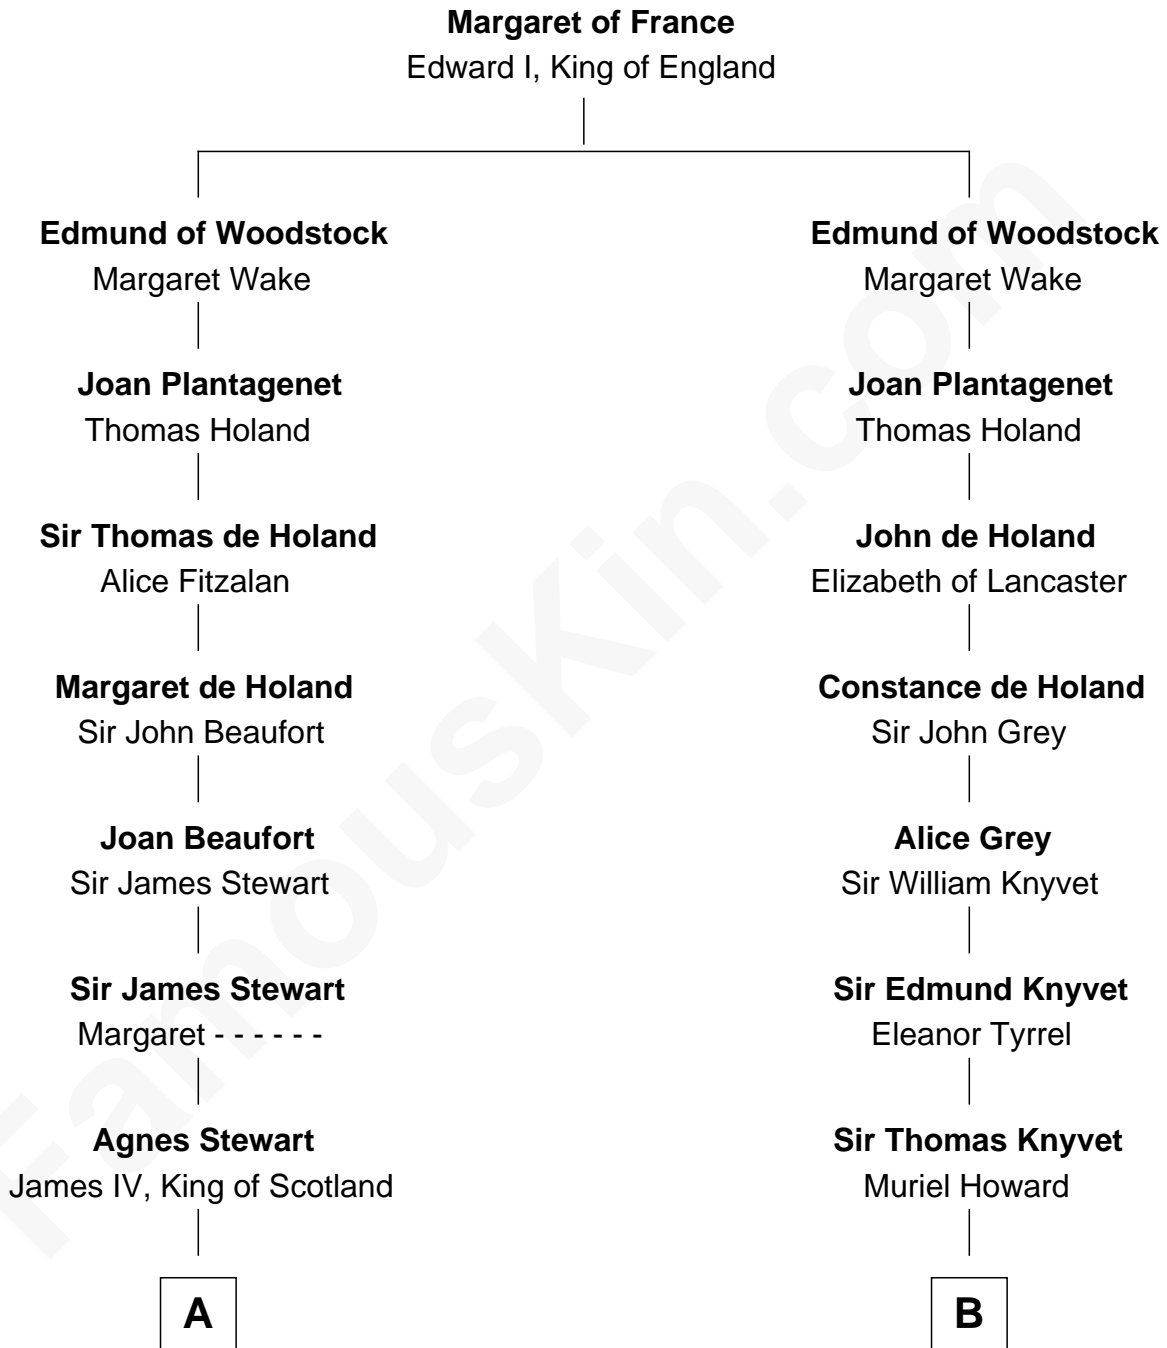

FamousKin.com Relationship Chart of

Howard Dean

79th Governor of Vermont

20th cousin 1 time removed of

Tilda Swinton

Movie Actress

C

James William Maitland

Agnes Jane O'Reilly

Thomas A. Maitland

Helen Abby Van Voorhis

James William Maitland

Sylvia Wigglesworth

Andrea Belden Maitland

Howard Brush Dean

Howard Dean

79th Governor of Vermont

D

Gertrude Clare Fetherstonhaugh

Cecil George Herbert Alers-Hankey

Mariora Beatrice Evelyn Rochfort Alers-Hankey

Alan Henry Campbell Swinton

Sir John Swinton

Judith Balfour Killen