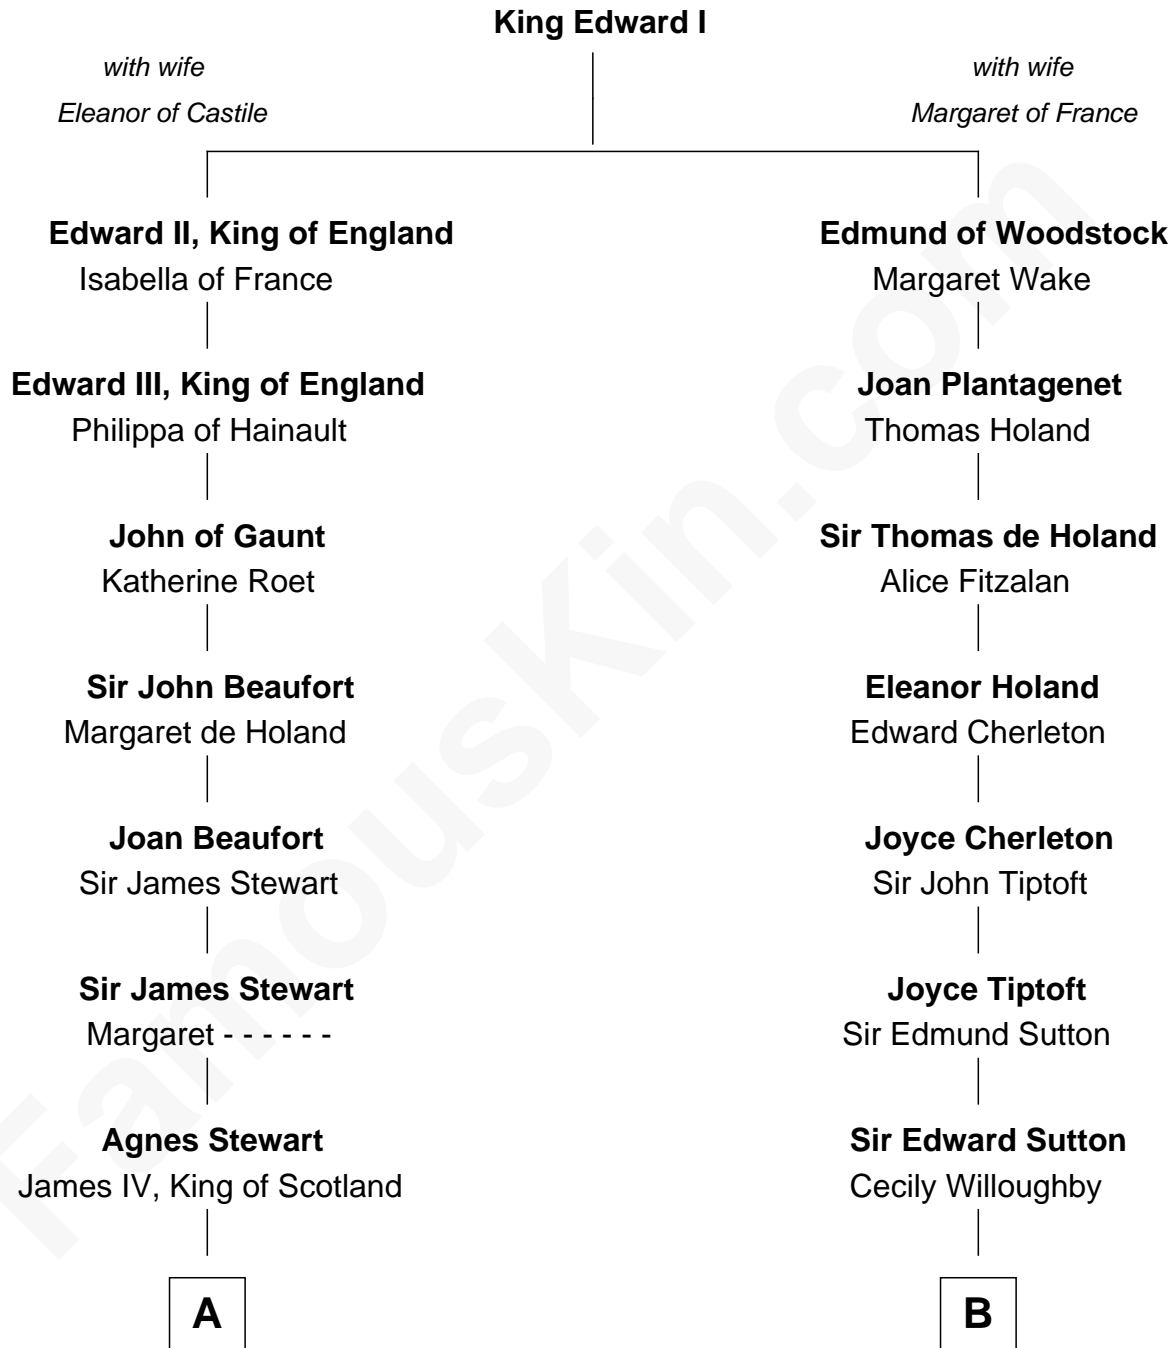

FamousKin.com

Relationship Chart of

Howard Dean

79th Governor of Vermont

16th cousin 5 times removed of

Jane (Appleton) Pierce

First Lady of President Franklin Pierce

C

—
James William Maitland

Agnes Jane O'Reilly

—
Thomas A. Maitland

Helen Abby Van Voorhis

—
James William Maitland

Sylvia Wigglesworth

—
Andrea Belden Maitland

Howard Brush Dean