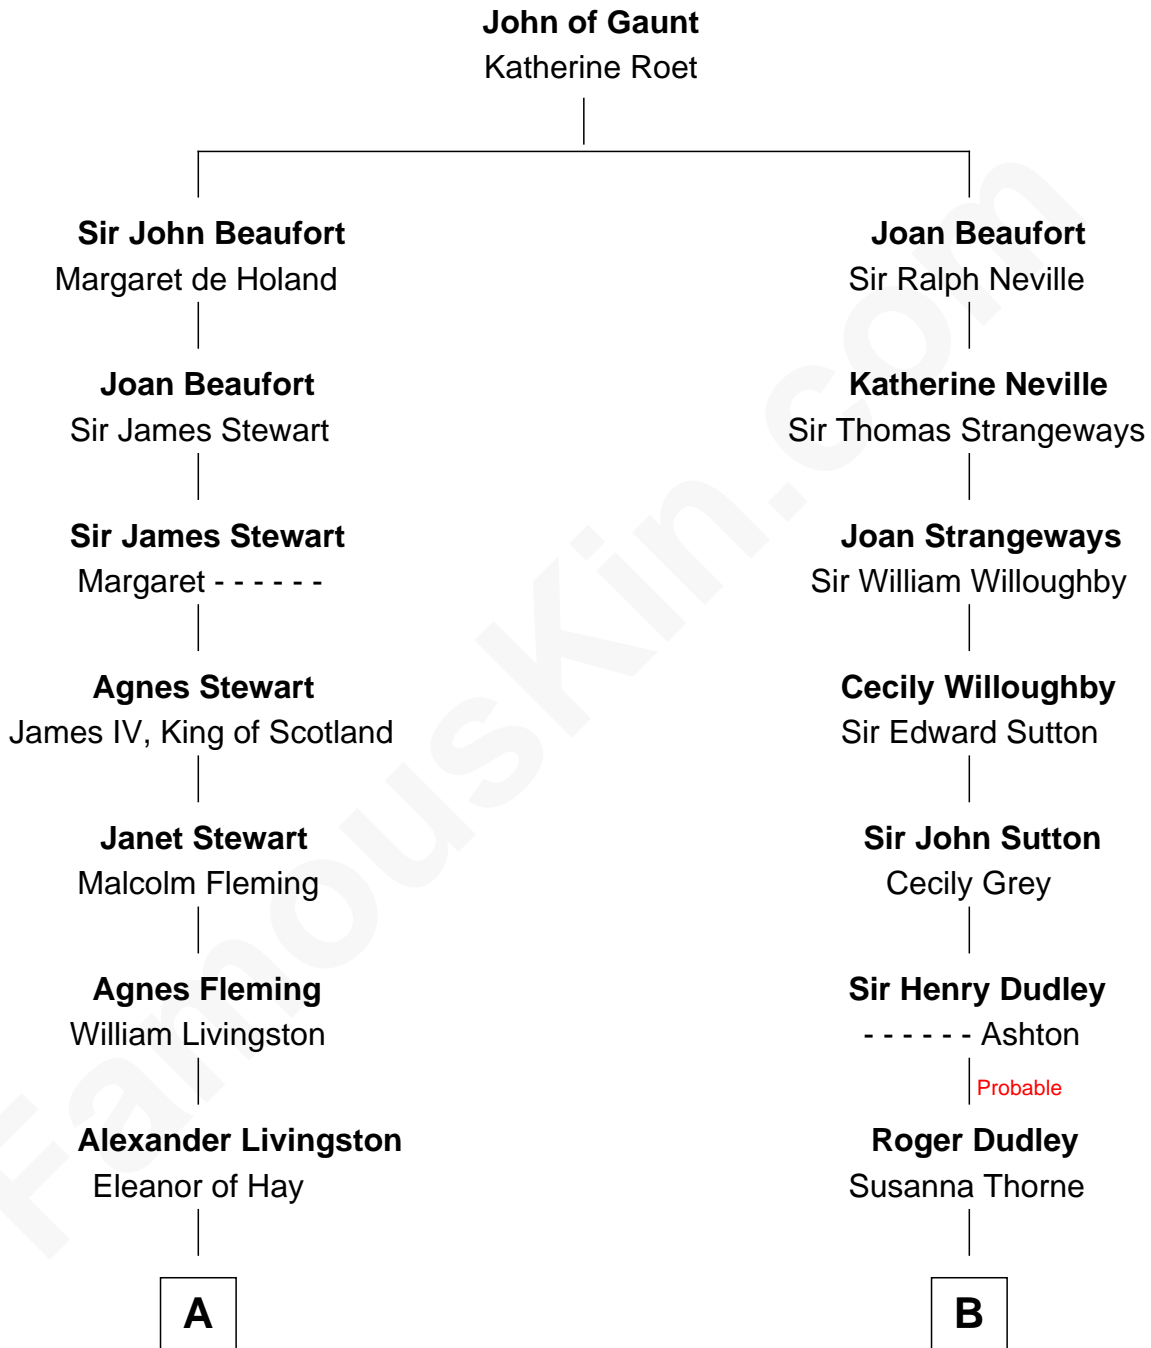

FamousKin.com

Relationship Chart of

Howard Dean

79th Governor of Vermont

13th cousin 5 times removed of

Jane (Appleton) Pierce

First Lady of President Franklin Pierce

C

Andrea Belden Maitland

Howard Brush Dean

Howard Dean

79th Governor of Vermont

FamousKin.com