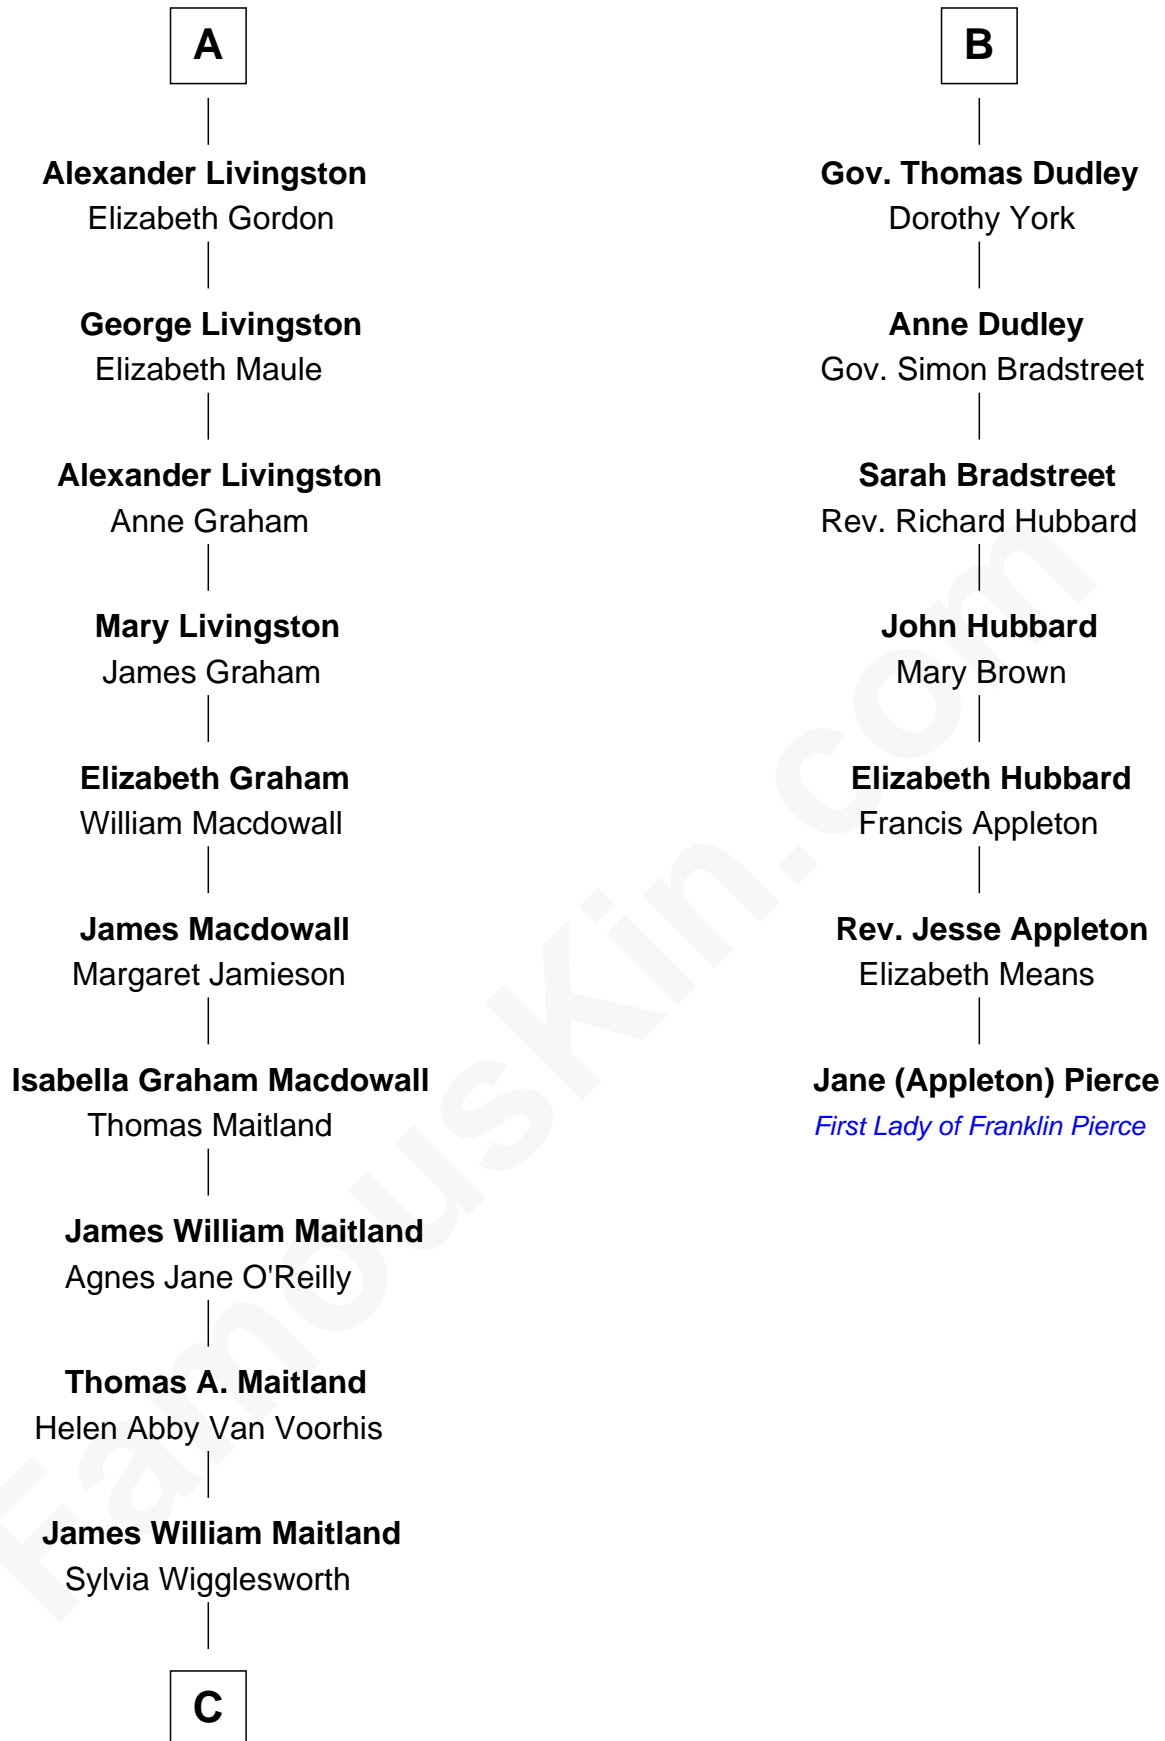

FamousKin.com

Relationship Chart of

Howard Dean

79th Governor of Vermont

13th cousin 5 times removed of

Jane (Appleton) Pierce

First Lady of President Franklin Pierce

Sir Thomas de Holand

Alice Fitzalan

C

Andrea Belden Maitland

Howard Brush Dean

Howard Dean

79th Governor of Vermont

FamousKin.com