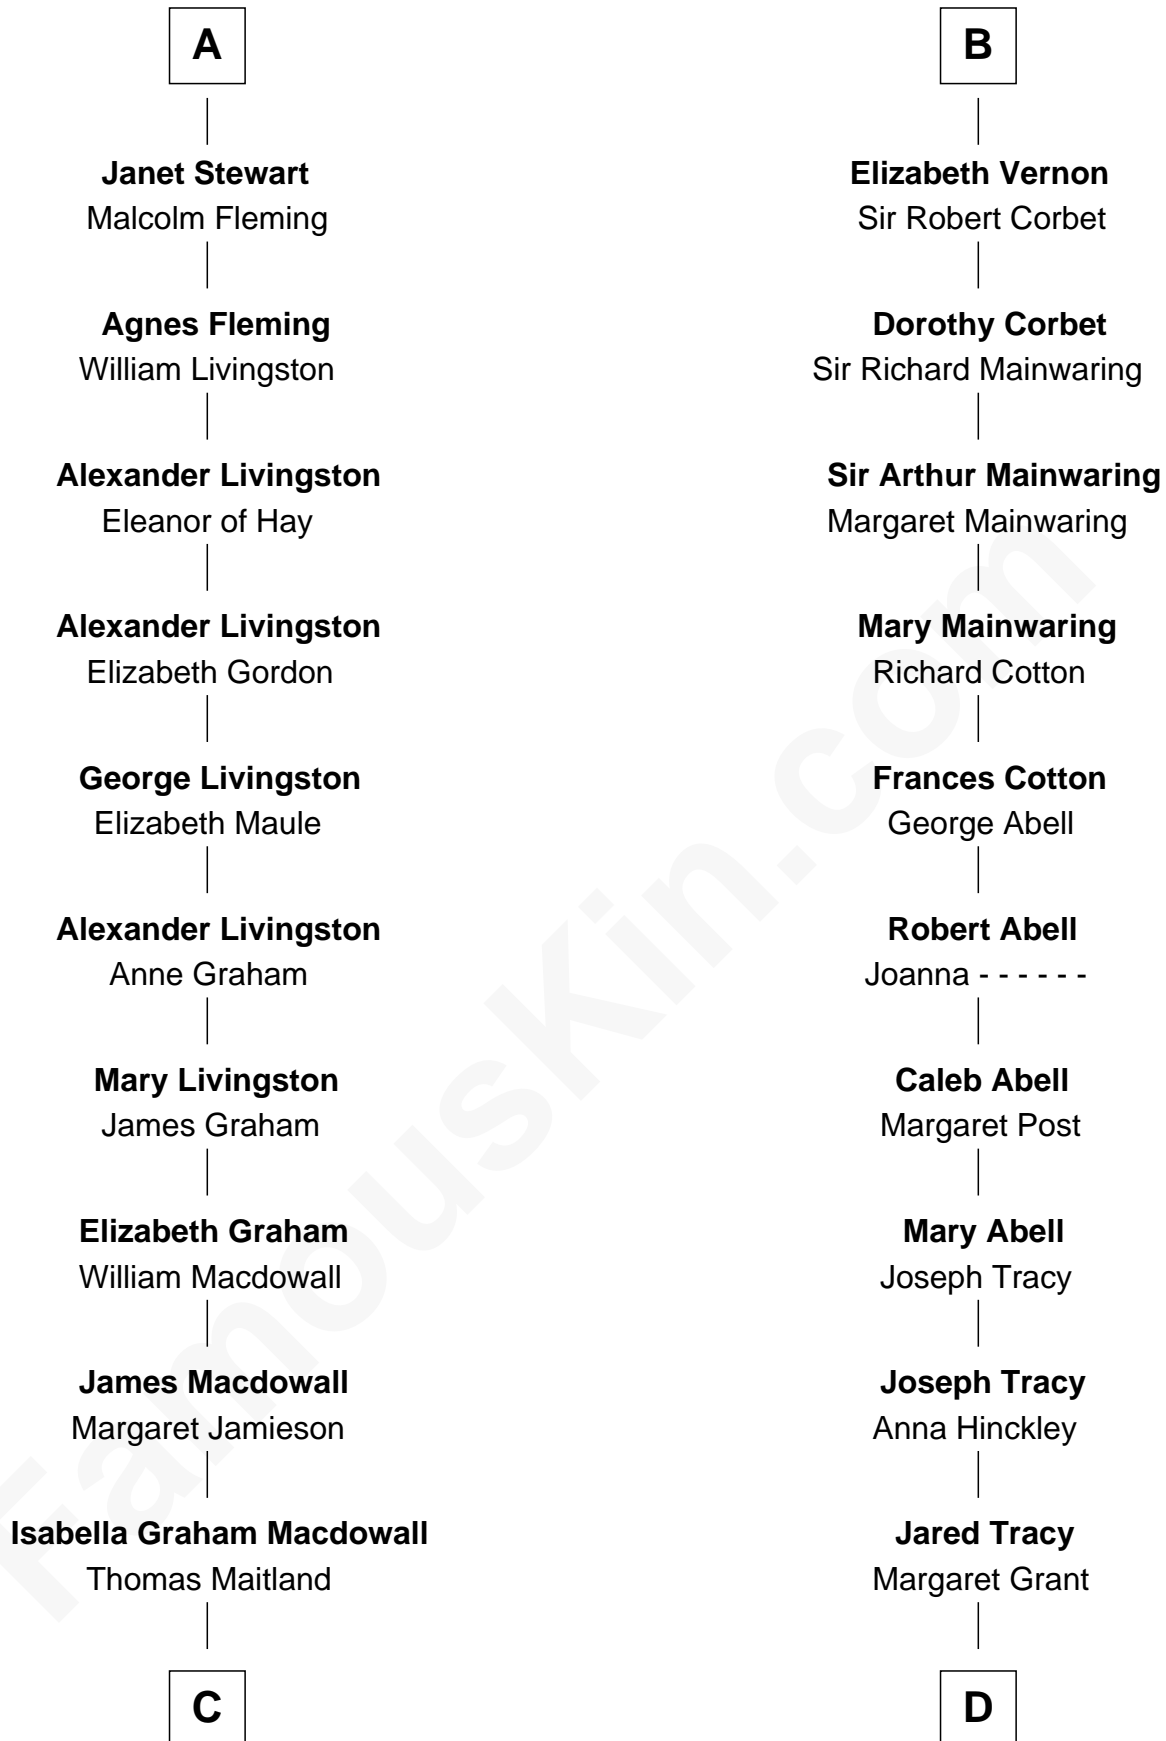

FamousKin.com Relationship Chart of

Howard Dean

79th Governor of Vermont

21st cousin of

Henry Sturgis Morgan

Co-Founder of Morgan Stanley

C

James William Maitland

Agnes Jane O'Reilly

Thomas A. Maitland

Helen Abby Van Voorhis

James William Maitland

Sylvia Wigglesworth

Andrea Belden Maitland

Howard Brush Dean

Howard Dean