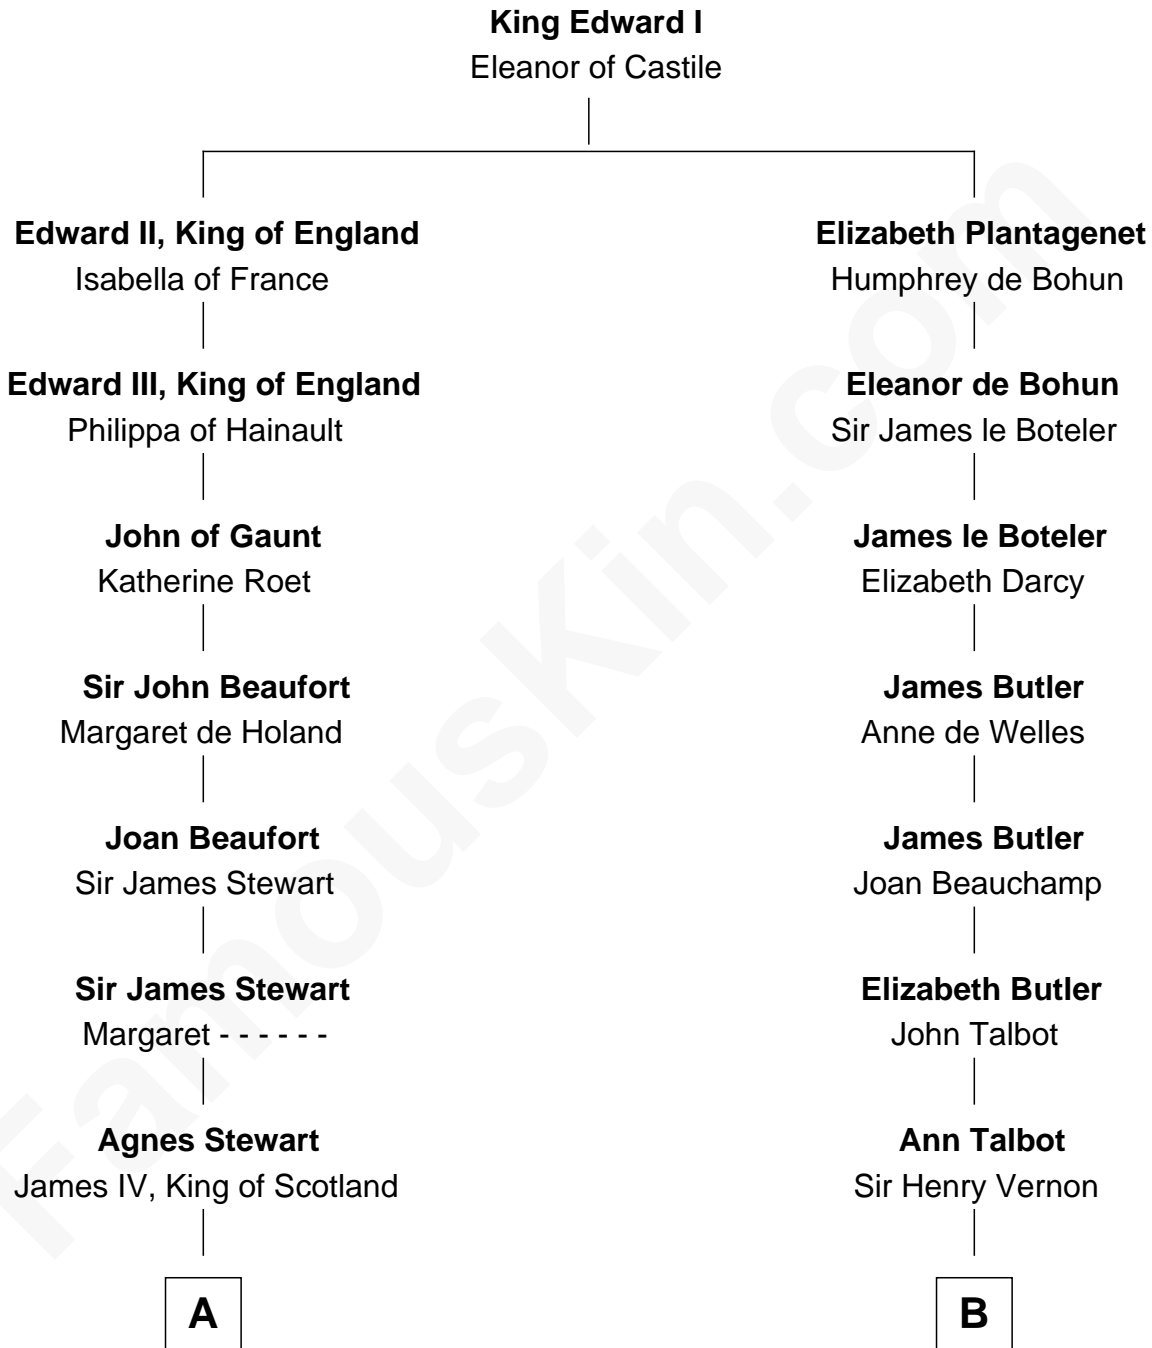

FamousKin.com Relationship Chart of

Howard Dean

79th Governor of Vermont

21st cousin of

Henry Sturgis Morgan

Co-Founder of Morgan Stanley

C

James William Maitland

Agnes Jane O'Reilly

Thomas A. Maitland

Helen Abby Van Voorhis

James William Maitland

Sylvia Wigglesworth

Andrea Belden Maitland

Howard Brush Dean

Howard Dean