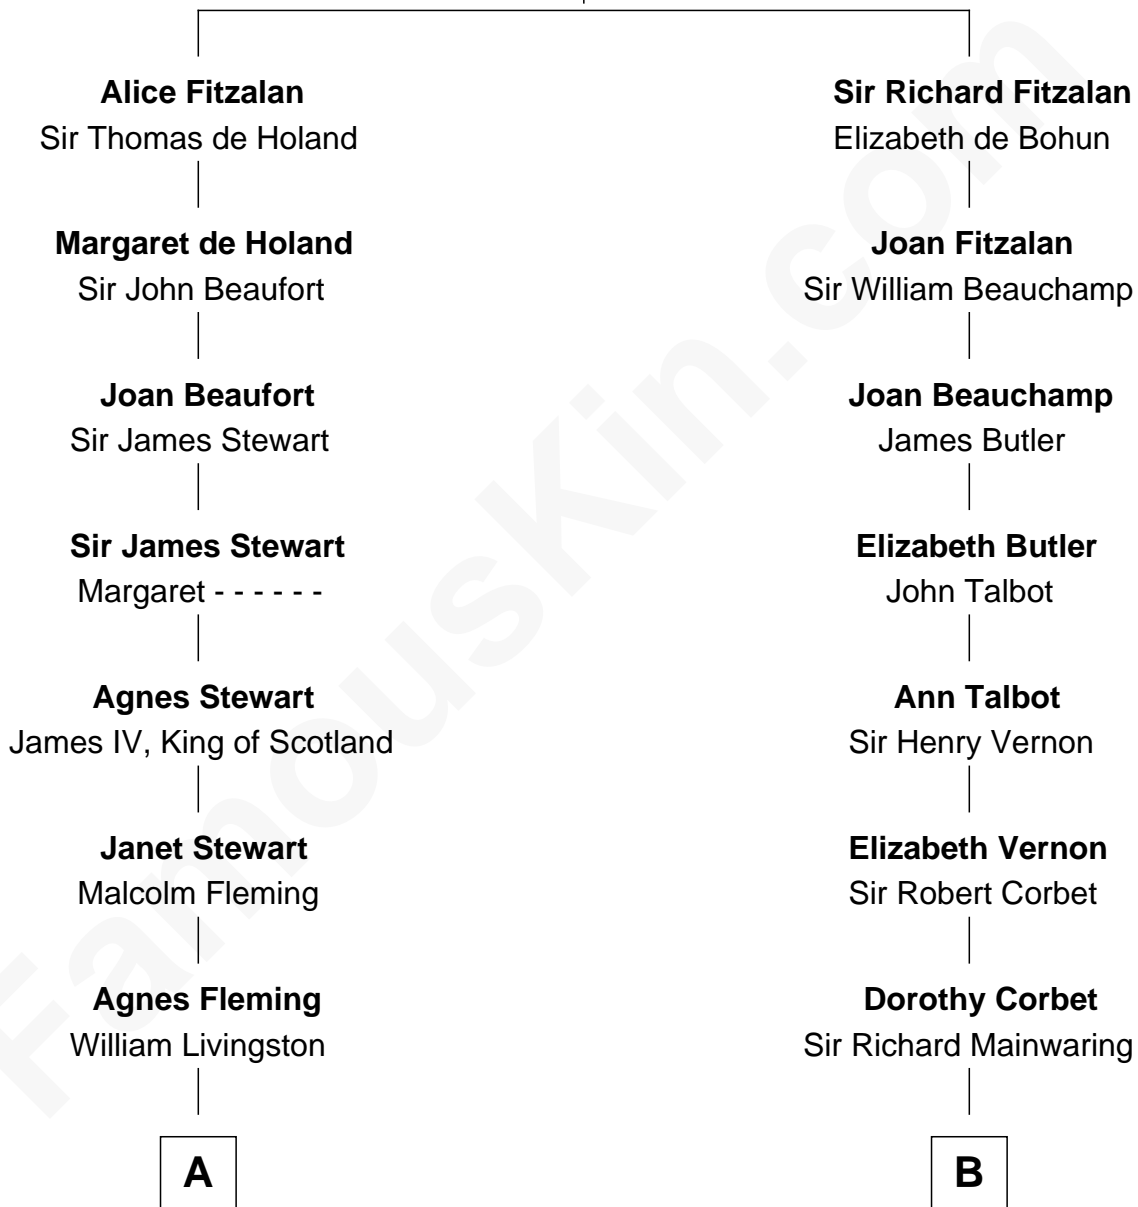

FamousKin.com Relationship Chart of

Howard Dean

79th Governor of Vermont

19th cousin of

Henry Sturgis Morgan

Co-Founder of Morgan Stanley

Richard Fitzalan
Eleanor Plantagenet

C

James William Maitland

Sylvia Wigglesworth

Andrea Belden Maitland

Howard Brush Dean

Howard Dean

79th Governor of Vermont

D

Frances Louisa Tracy