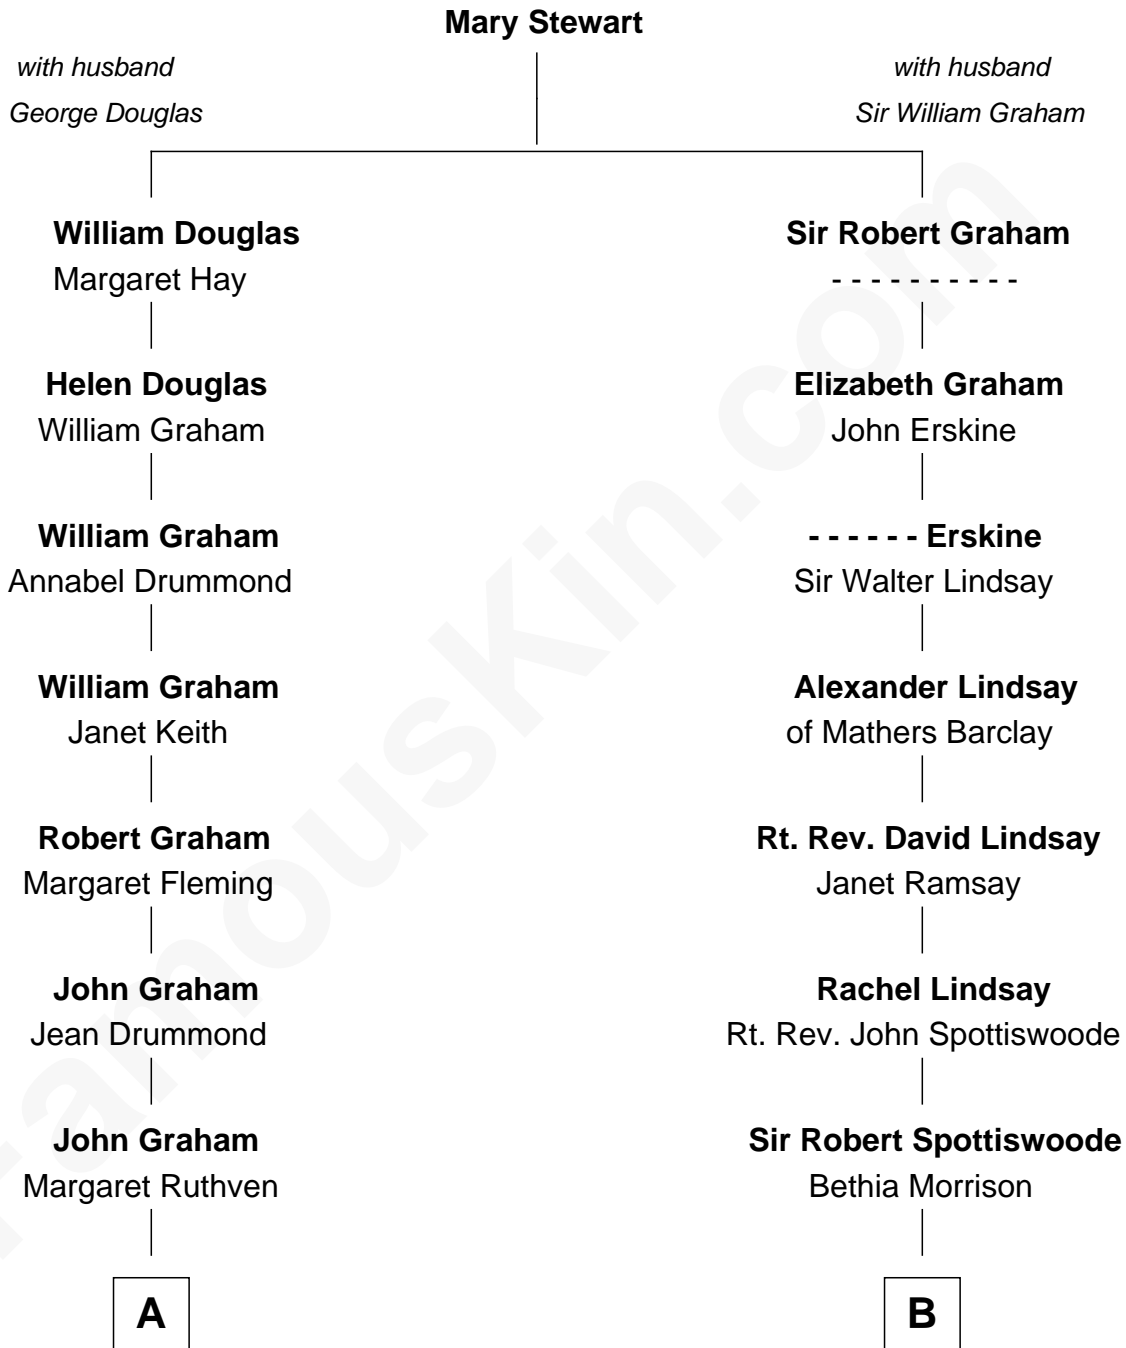

# FamousKin.com Relationship Chart of

**Howard Dean**

*79th Governor of Vermont*

13th cousin 5 times removed of

**Fitzhugh Lee**

*40th Governor of Virginia*

C

Andrea Belden Maitland

Howard Brush Dean

Howard Dean

*79th Governor of Vermont*

FamousKin.com