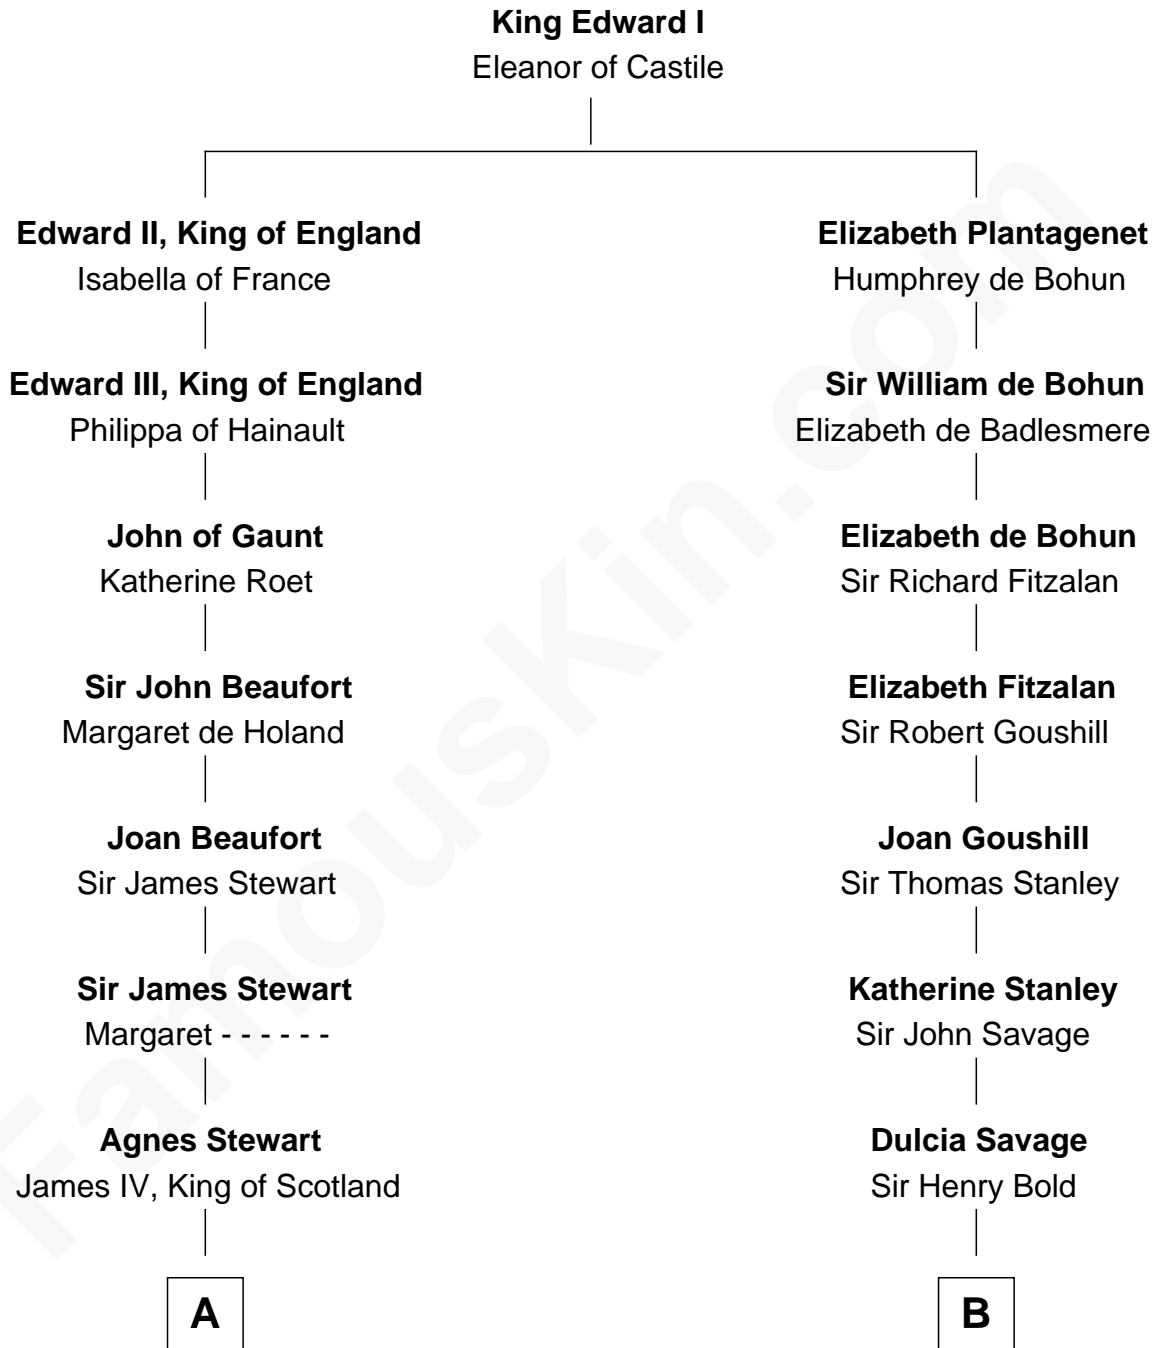

# FamousKin.com Relationship Chart of

**Howard Dean**

*79th Governor of Vermont*

15th cousin 6 times removed of

**Thomas Sim Lee**

*2nd and 7th Governor of Maryland*

**C**

—  
**James William Maitland**

Agnes Jane O'Reilly

—  
**Thomas A. Maitland**

Helen Abby Van Voorhis

—  
**James William Maitland**

Sylvia Wigglesworth

—  
**Andrea Belden Maitland**

Howard Brush Dean

—  
**Howard Dean**

*79th Governor of Vermont*