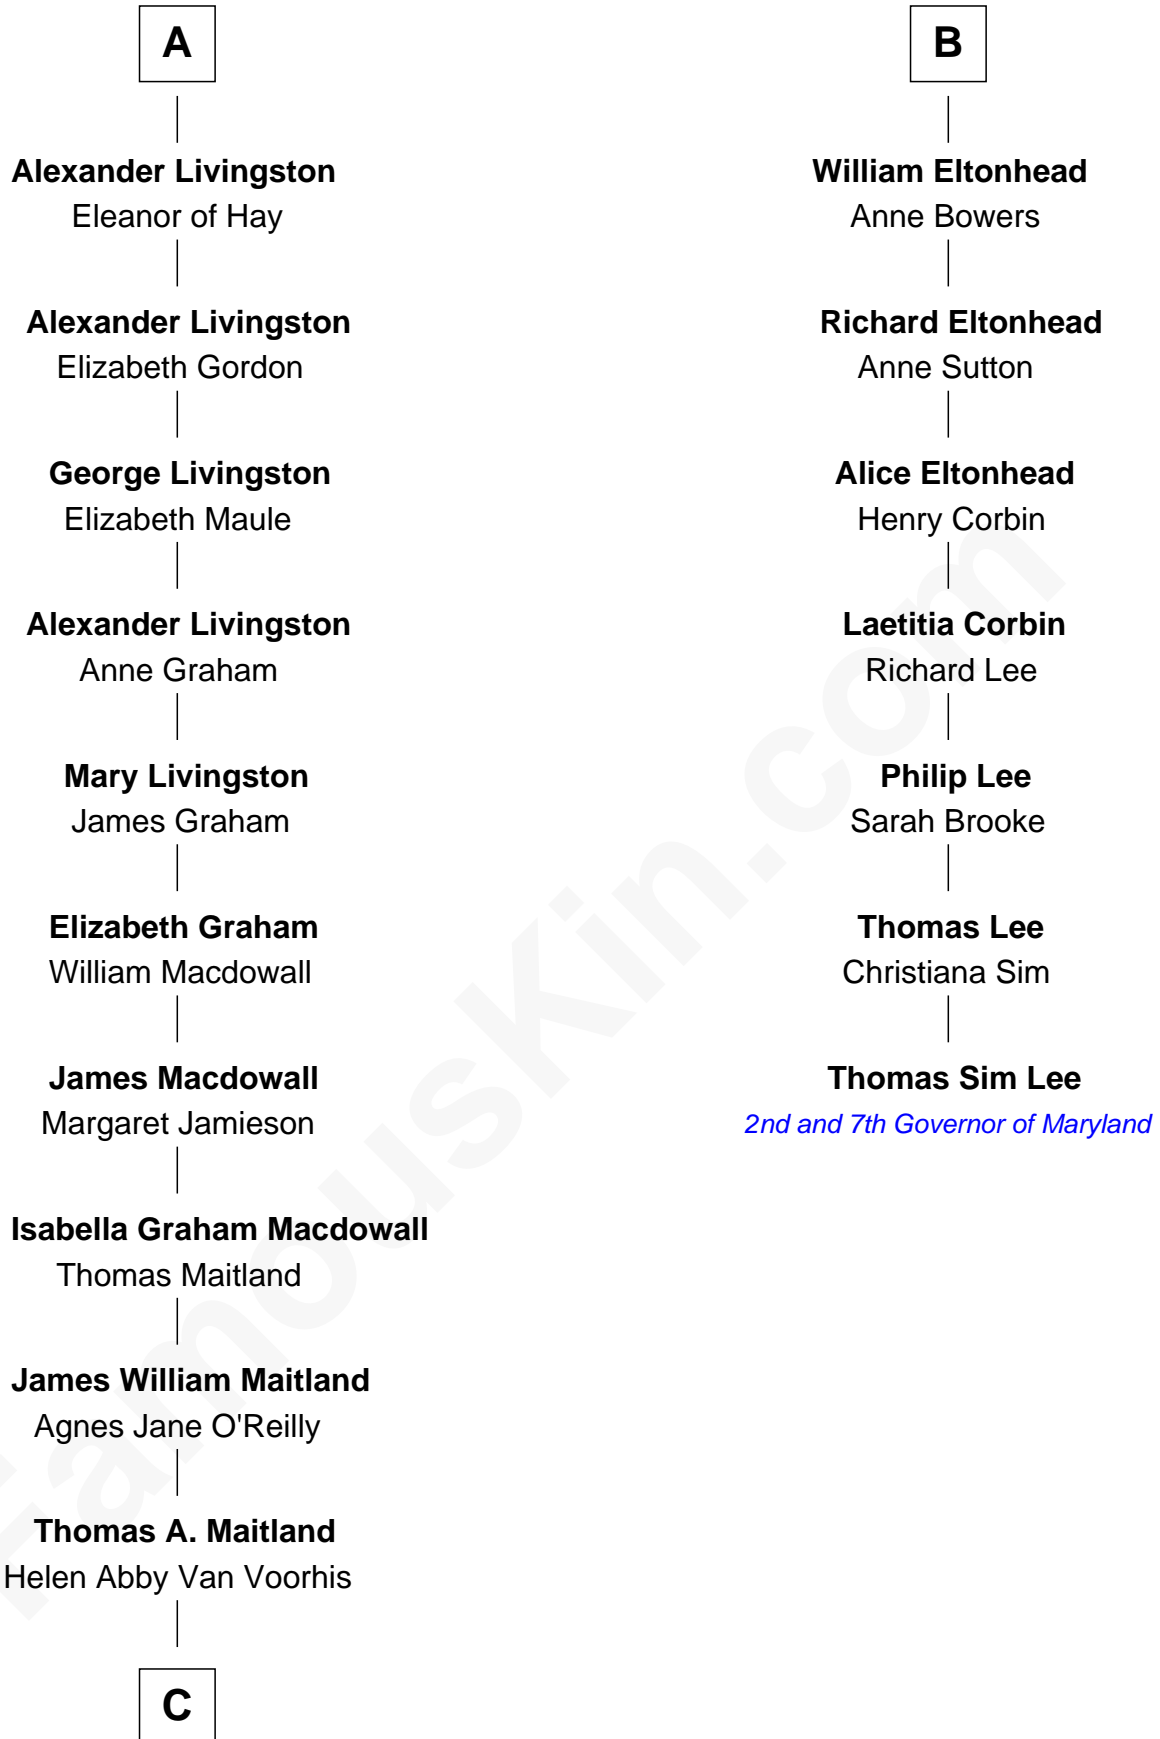

## Relationship Chart of

### Howard Dean

79th Governor of Vermont

13th cousin 6 times removed of

### Thomas Sim Lee

2nd and 7th Governor of Maryland

**C**

James William Maitland

Sylvia Wigglesworth

Andrea Belden Maitland

Howard Brush Dean

**Howard Dean**