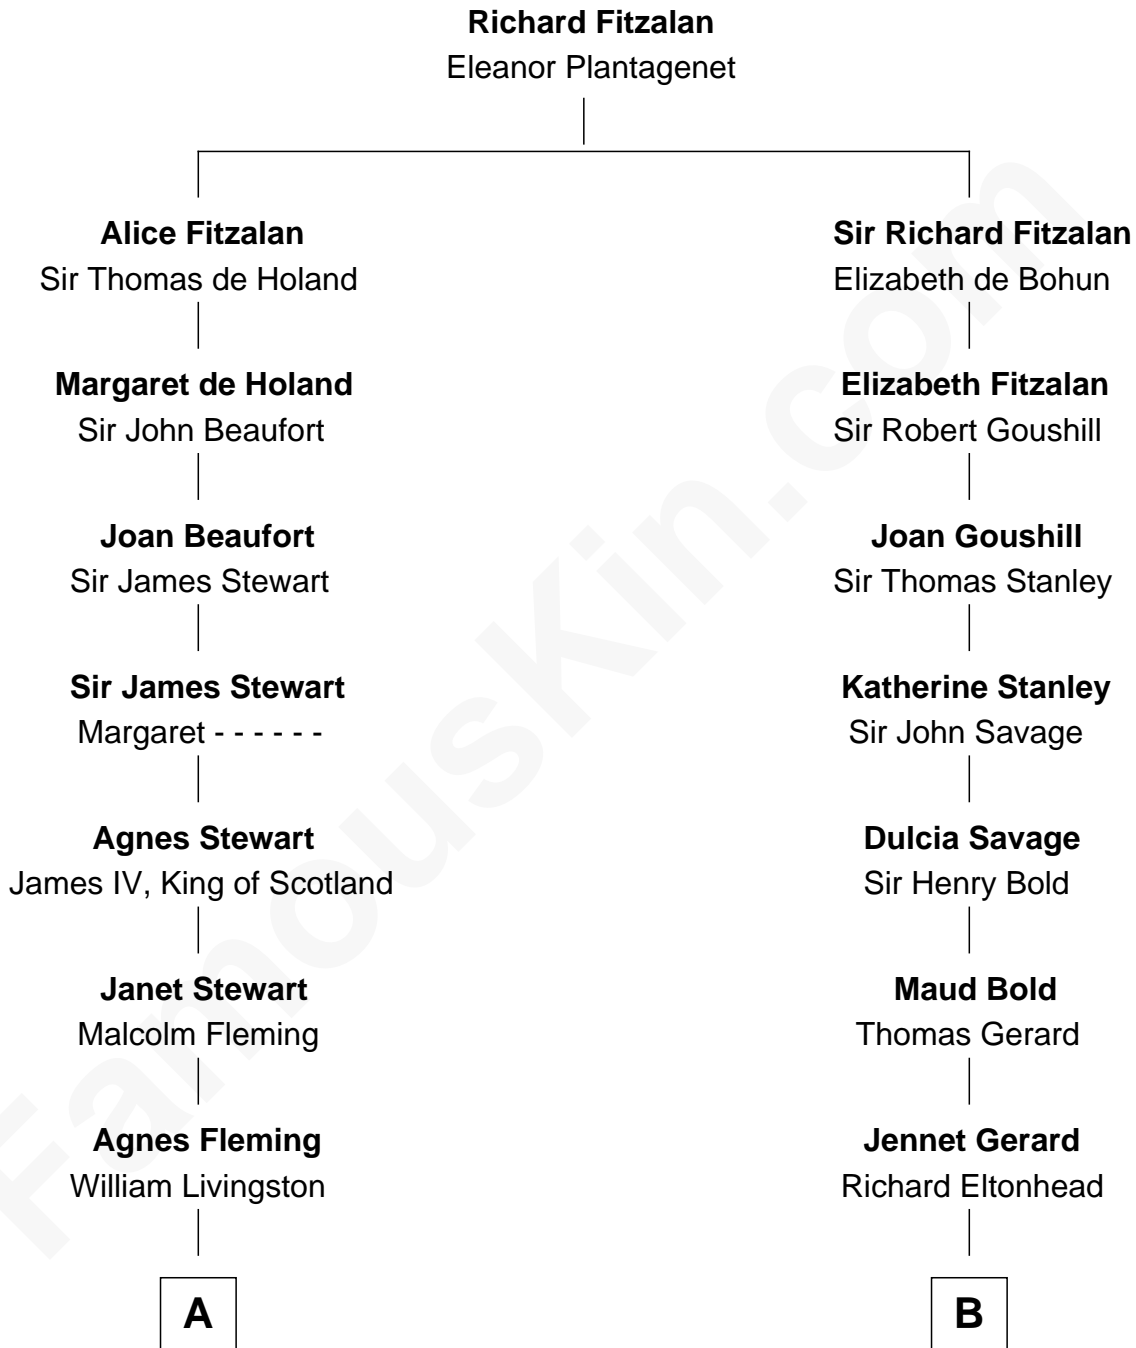

## Relationship Chart of

### Howard Dean

79th Governor of Vermont

13th cousin 6 times removed of

### Thomas Sim Lee

2nd and 7th Governor of Maryland

**C**

James William Maitland

Sylvia Wigglesworth

Andrea Belden Maitland

Howard Brush Dean

**Howard Dean**