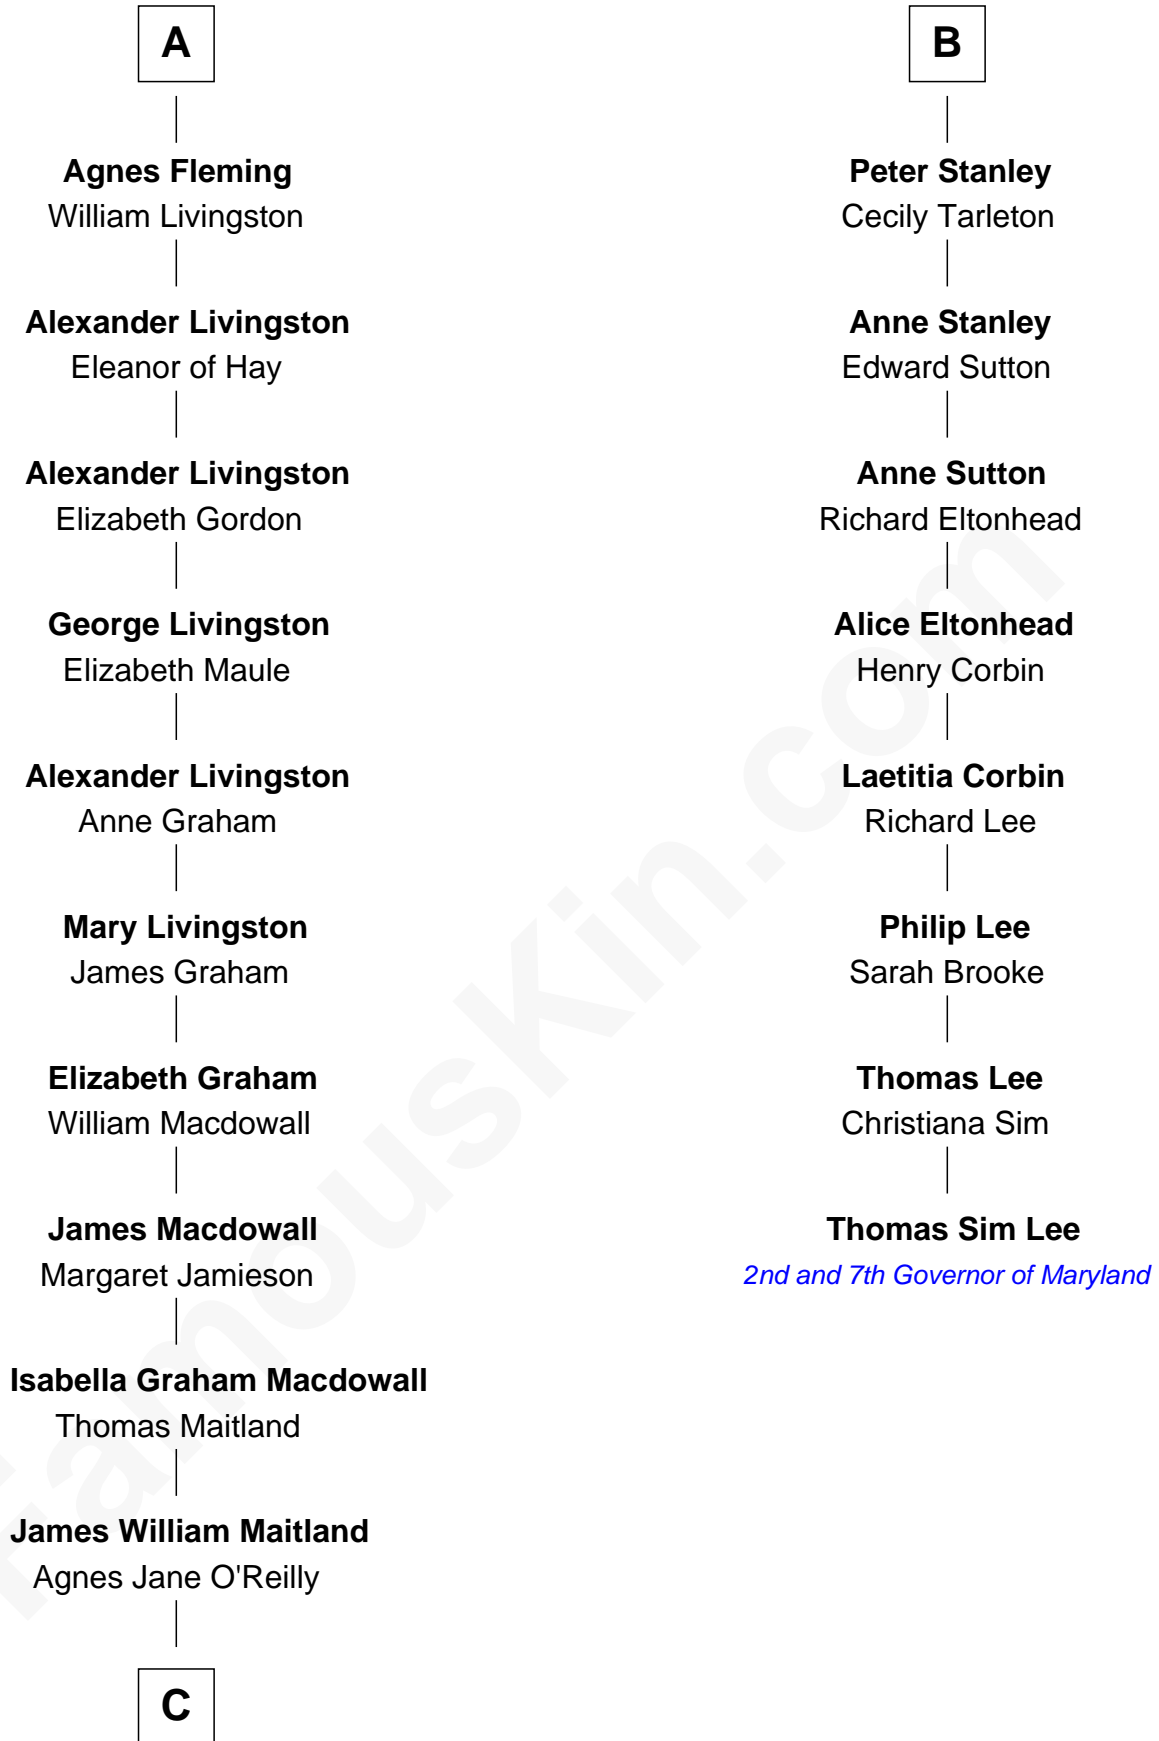

# FamousKin.com Relationship Chart of

**Howard Dean**

*79th Governor of Vermont*

**14th cousin 6 times removed of**

**Thomas Sim Lee**

*2nd and 7th Governor of Maryland*

**Sir Robert de Holland**

Maude la Zouche

**C**

—  
**Thomas A. Maitland**  
Helen Abby Van Voorhis

—  
**James William Maitland**  
Sylvia Wigglesworth

—  
**Andrea Belden Maitland**  
Howard Brush Dean

—  
**Howard Dean**  
*79th Governor of Vermont*