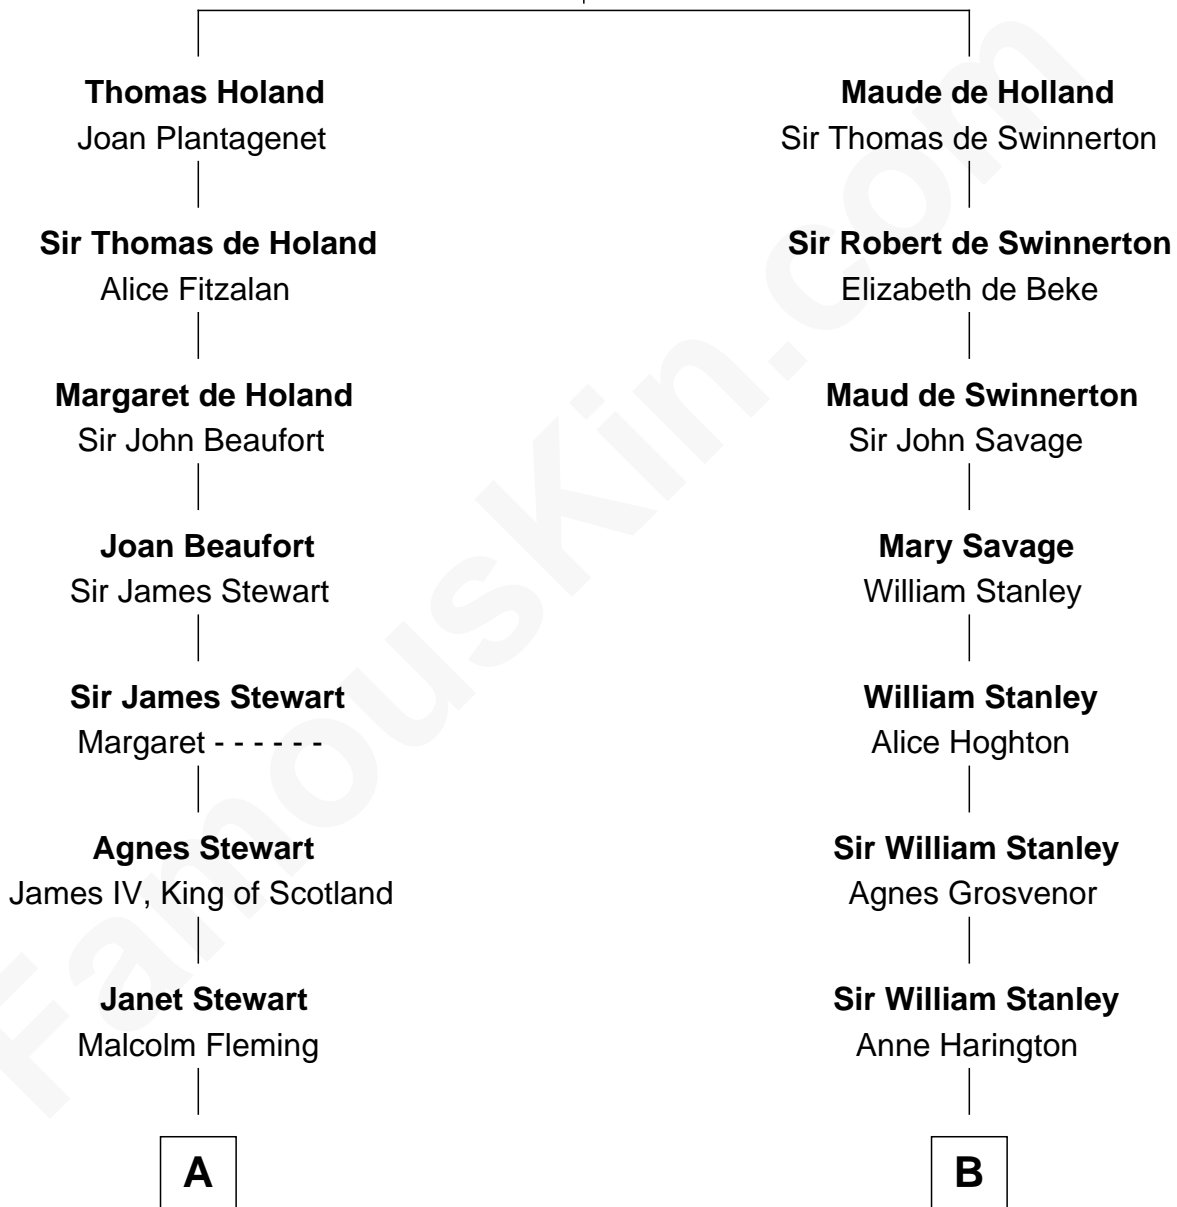

# FamousKin.com Relationship Chart of

**Howard Dean**

*79th Governor of Vermont*

**14th cousin 6 times removed of**

**Thomas Sim Lee**

*2nd and 7th Governor of Maryland*

**Sir Robert de Holland**

Maude la Zouche

**C**

—  
**Thomas A. Maitland**  
Helen Abby Van Voorhis

—  
**James William Maitland**  
Sylvia Wigglesworth

—  
**Andrea Belden Maitland**  
Howard Brush Dean

—  
**Howard Dean**  
*79th Governor of Vermont*