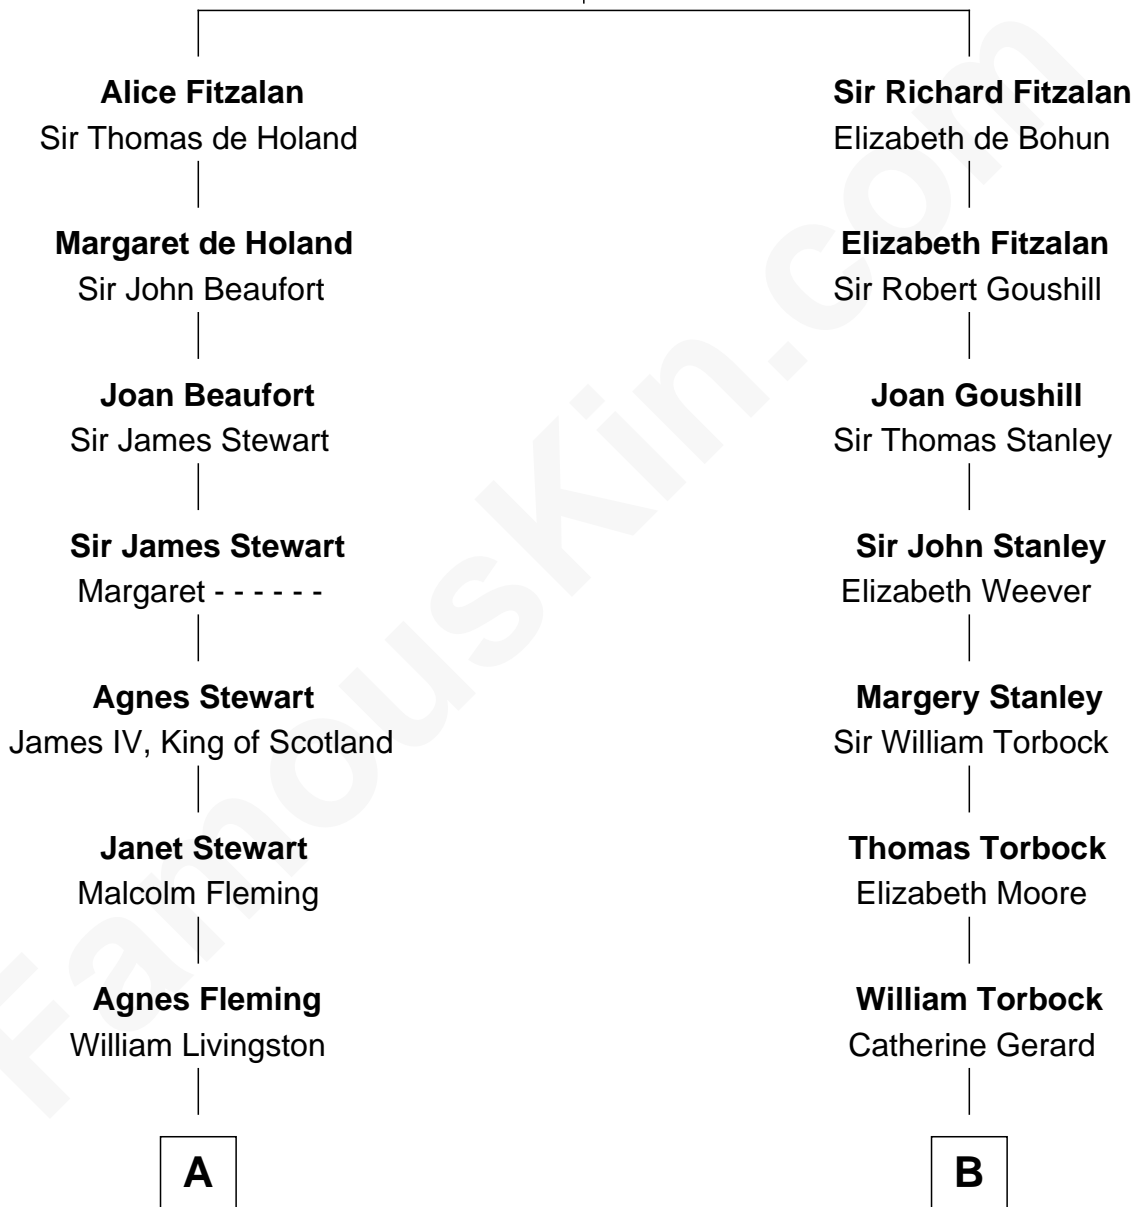

FamousKin.com Relationship Chart of

Howard Dean

79th Governor of Vermont

14th cousin 5 times removed of

Edward Lloyd V

13th Governor of Maryland

Richard Fitzalan
Eleanor Plantagenet

C

—
James William Maitland

Sylvia Wigglesworth

—
Andrea Belden Maitland

Howard Brush Dean

—
Howard Dean

79th Governor of Vermont

FamousKin.com