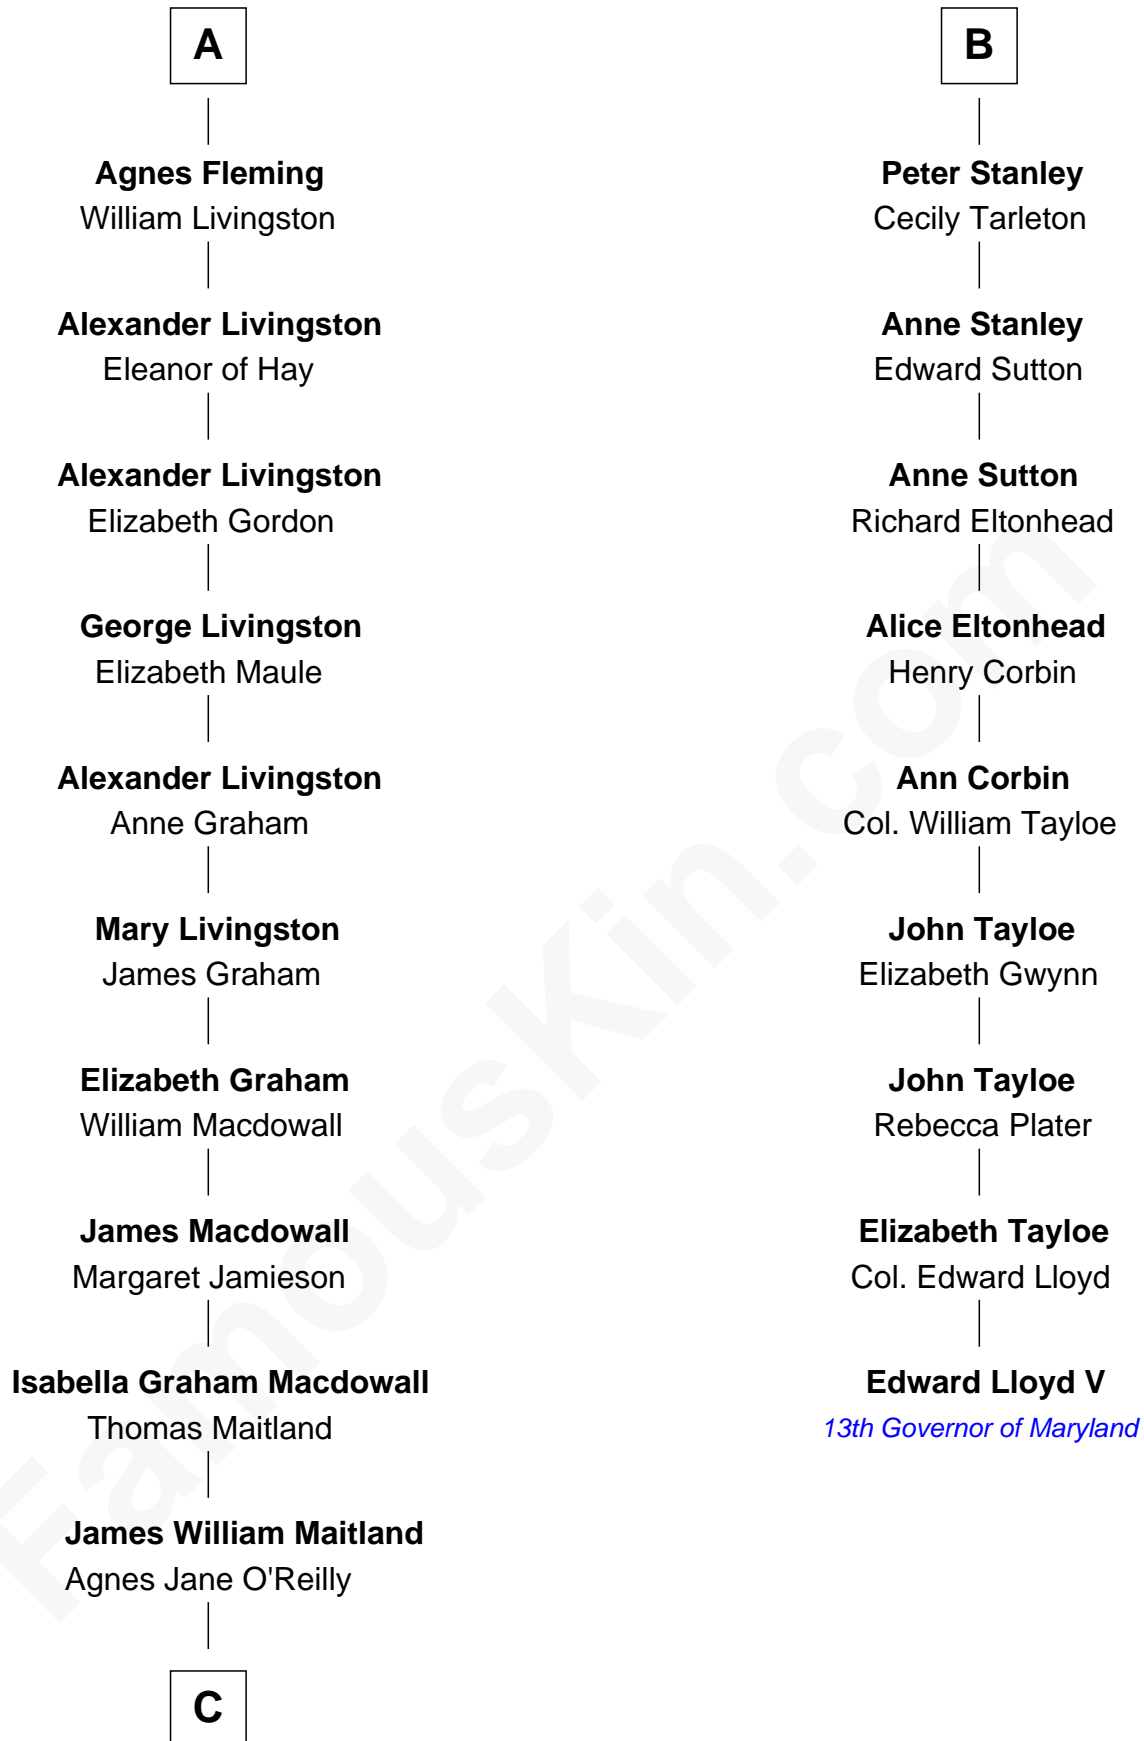

# FamousKin.com Relationship Chart of

**Howard Dean**

*79th Governor of Vermont*

15th cousin 5 times removed of

**Edward Lloyd V**

*13th Governor of Maryland*

**Sir Robert de Holland**

Maude la Zouche

**C**

—  
**Thomas A. Maitland**  
Helen Abby Van Voorhis

—  
**James William Maitland**  
Sylvia Wigglesworth

—  
**Andrea Belden Maitland**  
Howard Brush Dean

—  
**Howard Dean**  
*79th Governor of Vermont*