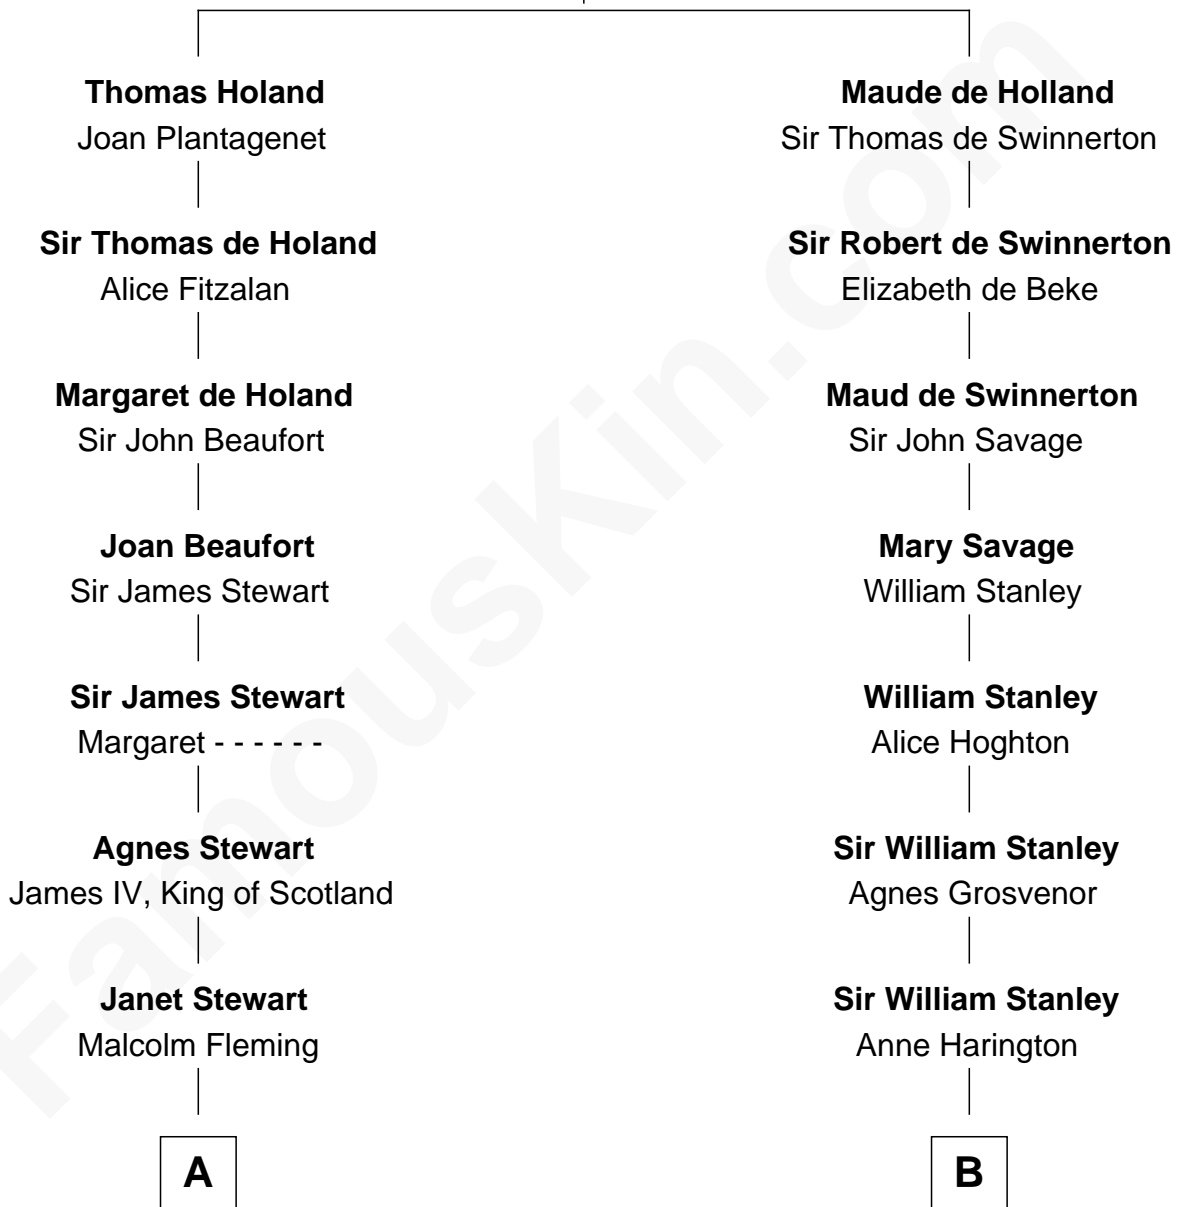

# FamousKin.com Relationship Chart of

**Howard Dean**

*79th Governor of Vermont*

15th cousin 5 times removed of

**Edward Lloyd V**

*13th Governor of Maryland*

**Sir Robert de Holland**

Maude la Zouche

**C**

—  
**Thomas A. Maitland**  
Helen Abby Van Voorhis

—  
**James William Maitland**  
Sylvia Wigglesworth

—  
**Andrea Belden Maitland**  
Howard Brush Dean

—  
**Howard Dean**  
*79th Governor of Vermont*