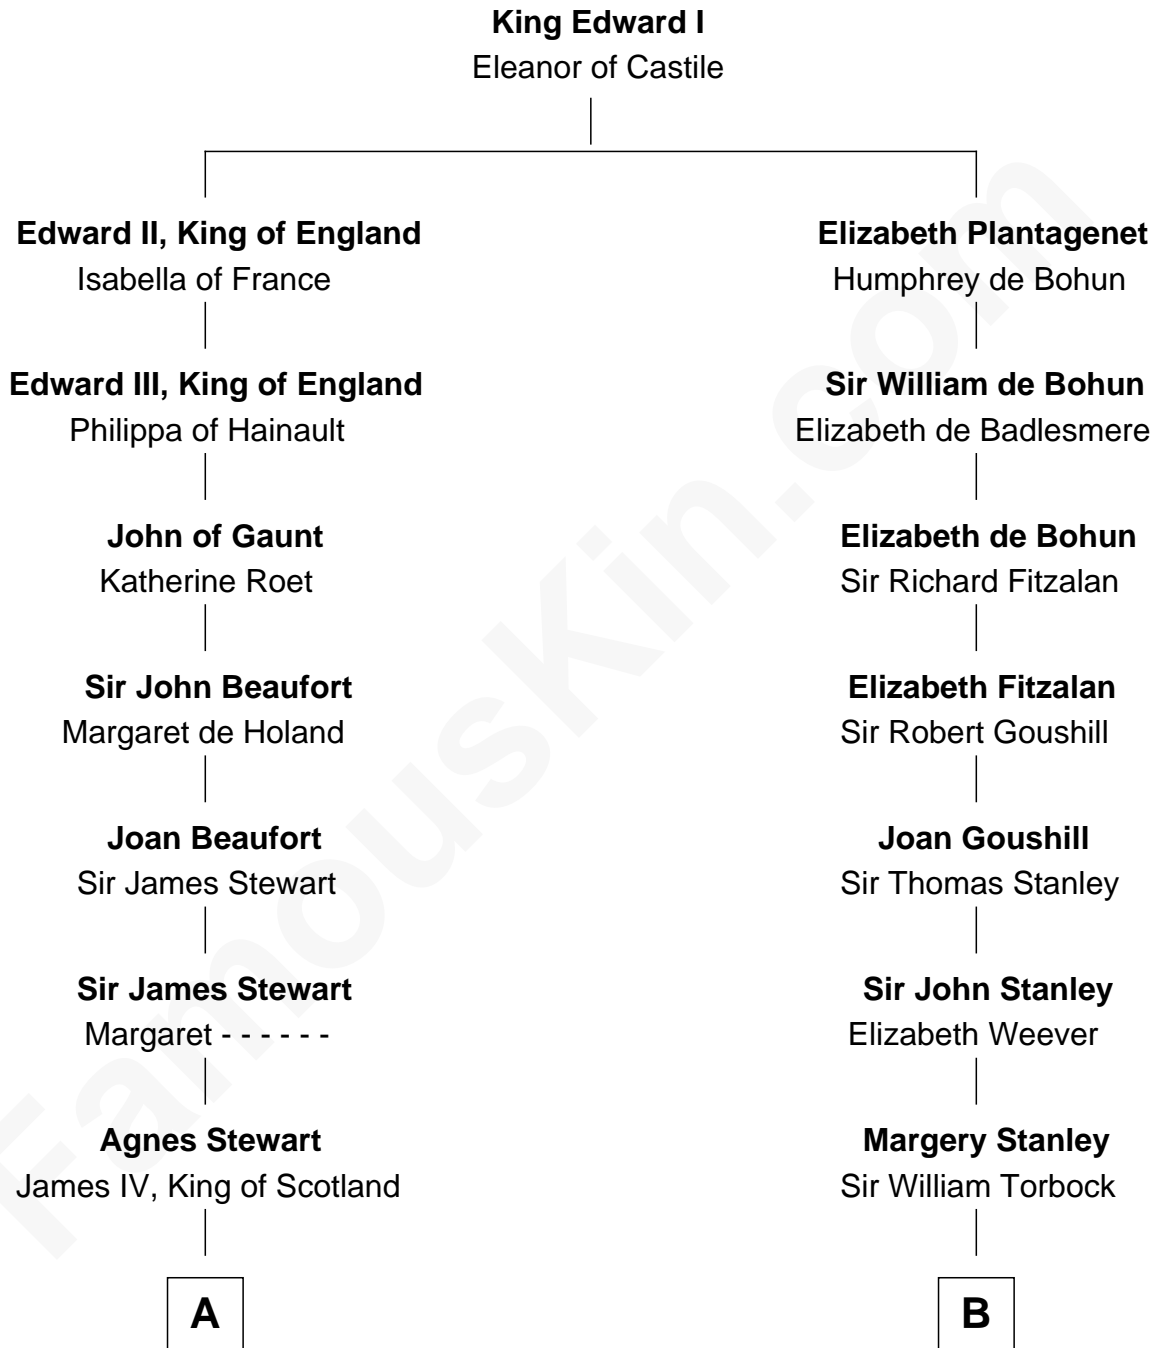

FamousKin.com Relationship Chart of

Howard Dean

79th Governor of Vermont

18th cousin 3 times removed of

Henry Lloyd

40th Governor of Maryland

C

James William Maitland

Agnes Jane O'Reilly

Thomas A. Maitland

Helen Abby Van Voorhis

James William Maitland

Sylvia Wigglesworth

Andrea Belden Maitland

Howard Brush Dean

Howard Dean