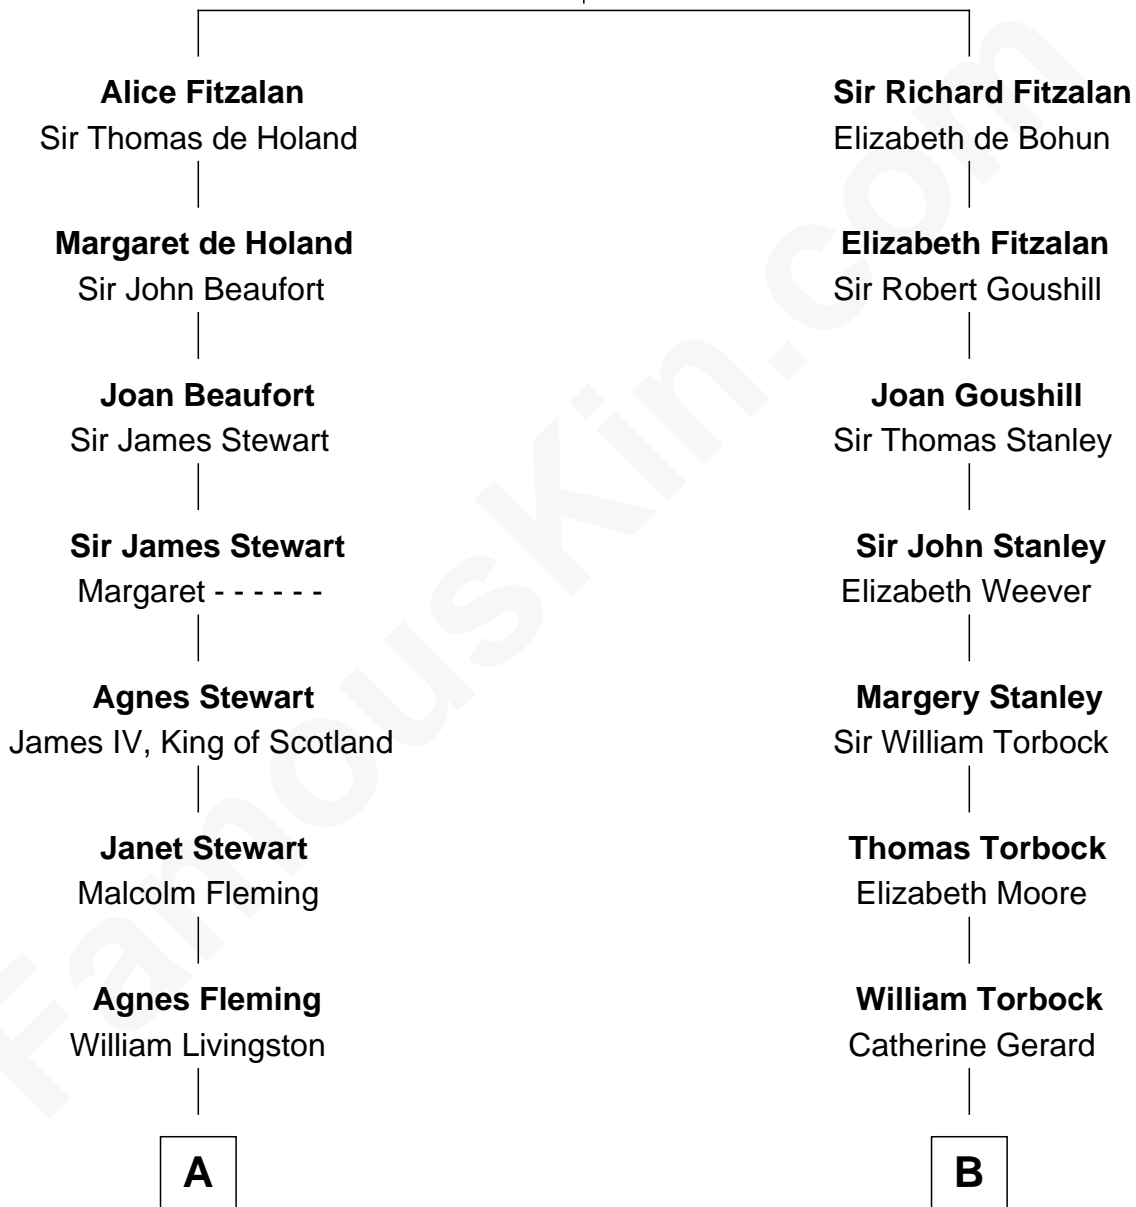

FamousKin.com Relationship Chart of

Howard Dean

79th Governor of Vermont

16th cousin 3 times removed of

Henry Lloyd

40th Governor of Maryland

Richard Fitzalan
Eleanor Plantagenet

C

—
James William Maitland

Sylvia Wigglesworth

—
Andrea Belden Maitland

Howard Brush Dean

—
Howard Dean

79th Governor of Vermont

FamousKin.com