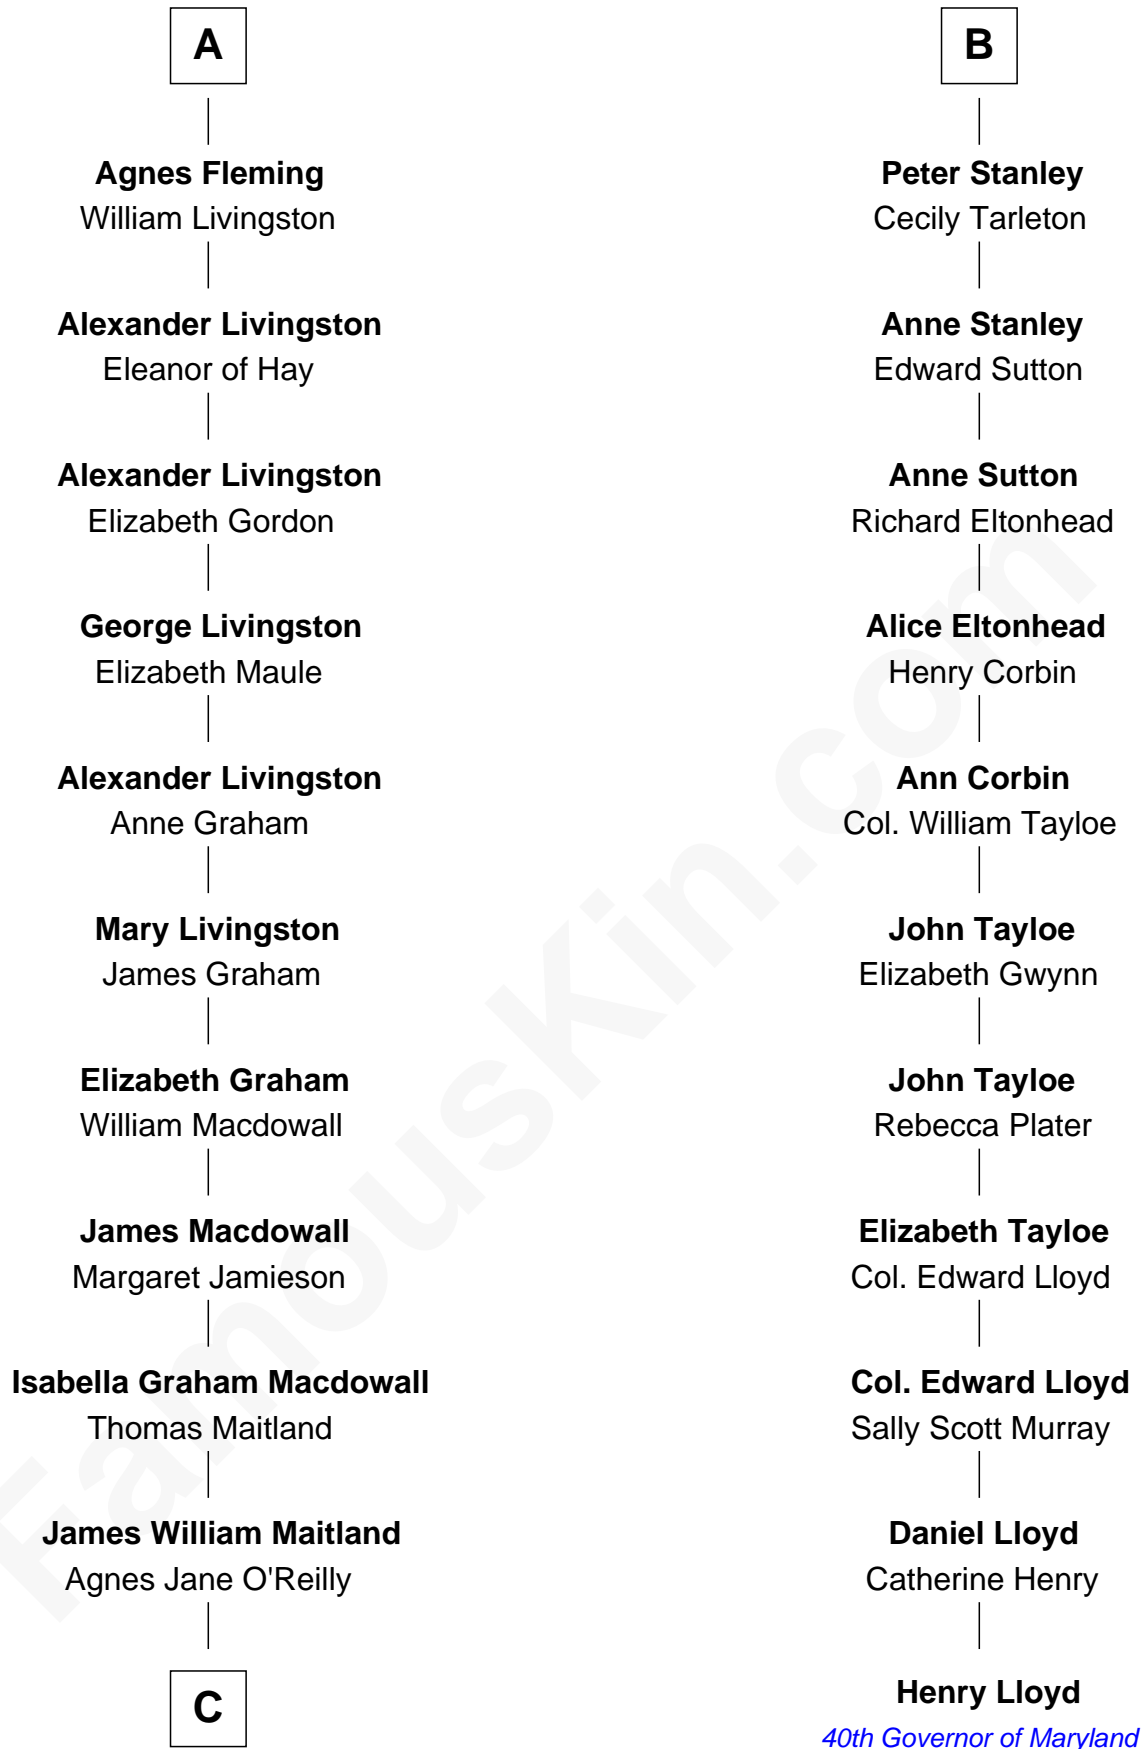

# FamousKin.com Relationship Chart of

**Howard Dean**

*79th Governor of Vermont*

17th cousin 3 times removed of

**Henry Lloyd**

*40th Governor of Maryland*

**Sir Robert de Holland**

Maude la Zouche

**C**

—  
**Thomas A. Maitland**  
Helen Abby Van Voorhis

—  
**James William Maitland**  
Sylvia Wigglesworth

—  
**Andrea Belden Maitland**  
Howard Brush Dean

—  
**Howard Dean**  
*79th Governor of Vermont*