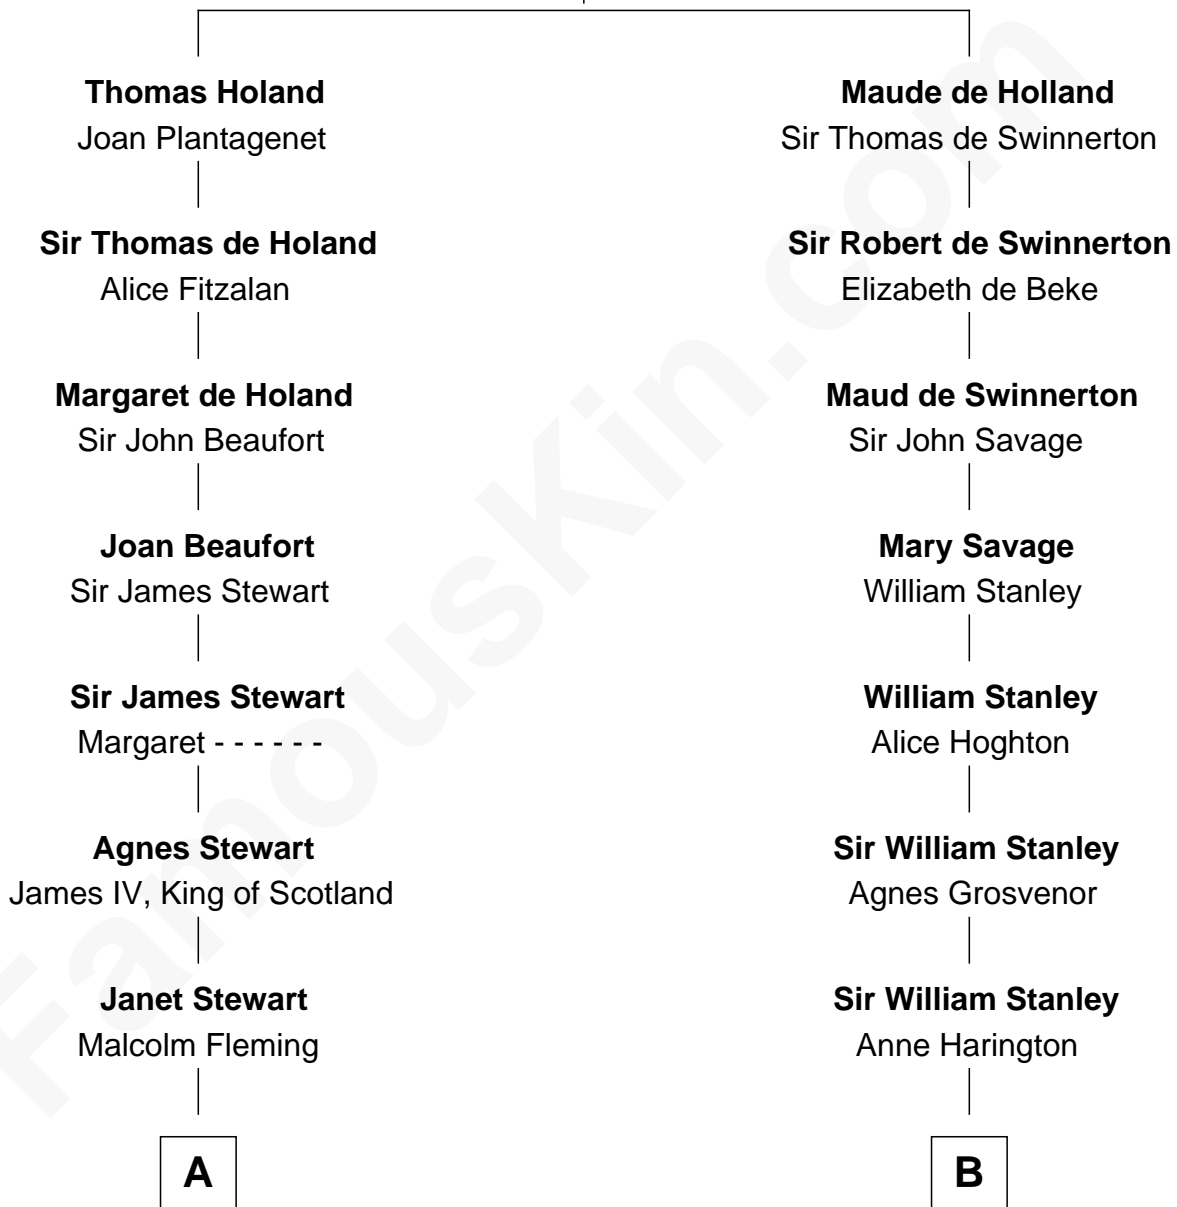

# FamousKin.com Relationship Chart of

**Howard Dean**

*79th Governor of Vermont*

17th cousin 3 times removed of

**Henry Lloyd**

*40th Governor of Maryland*

**Sir Robert de Holland**

Maude la Zouche

**C**

—  
**Thomas A. Maitland**  
Helen Abby Van Voorhis

—  
**James William Maitland**  
Sylvia Wigglesworth

—  
**Andrea Belden Maitland**  
Howard Brush Dean

—  
**Howard Dean**  
*79th Governor of Vermont*