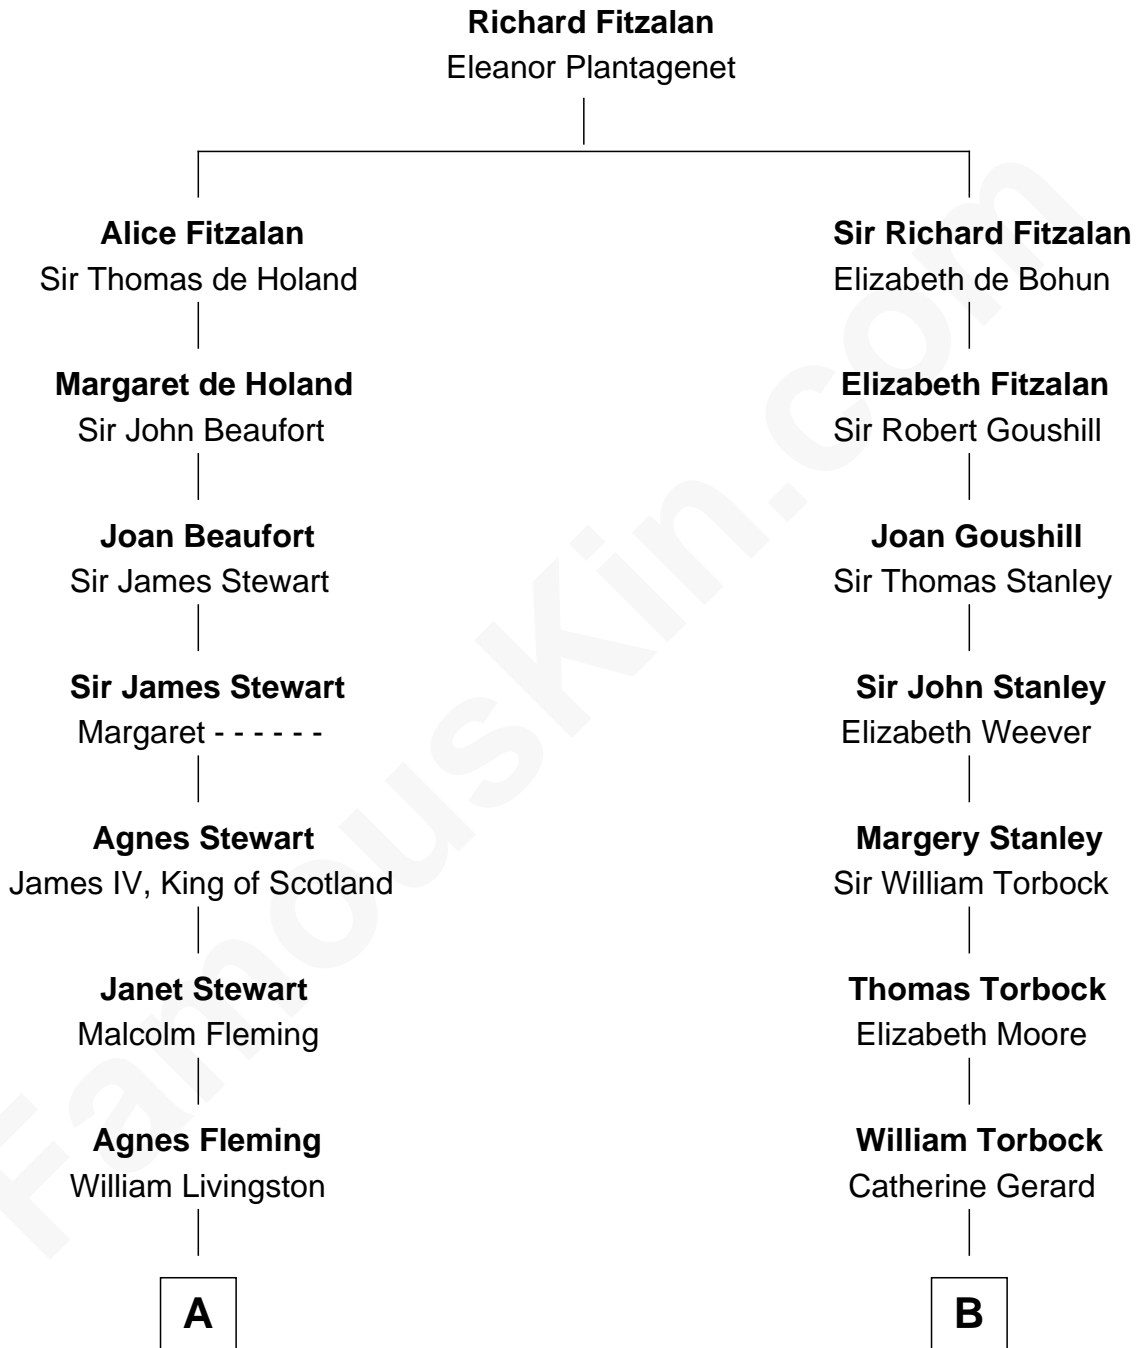

FamousKin.com

Relationship Chart of

Howard Dean

79th Governor of Vermont

14th cousin 5 times removed of

Charles Goldsborough

16th Governor of Maryland

C

—
James William Maitland

Sylvia Wigglesworth

—
Andrea Belden Maitland

Howard Brush Dean

—
Howard Dean

79th Governor of Vermont