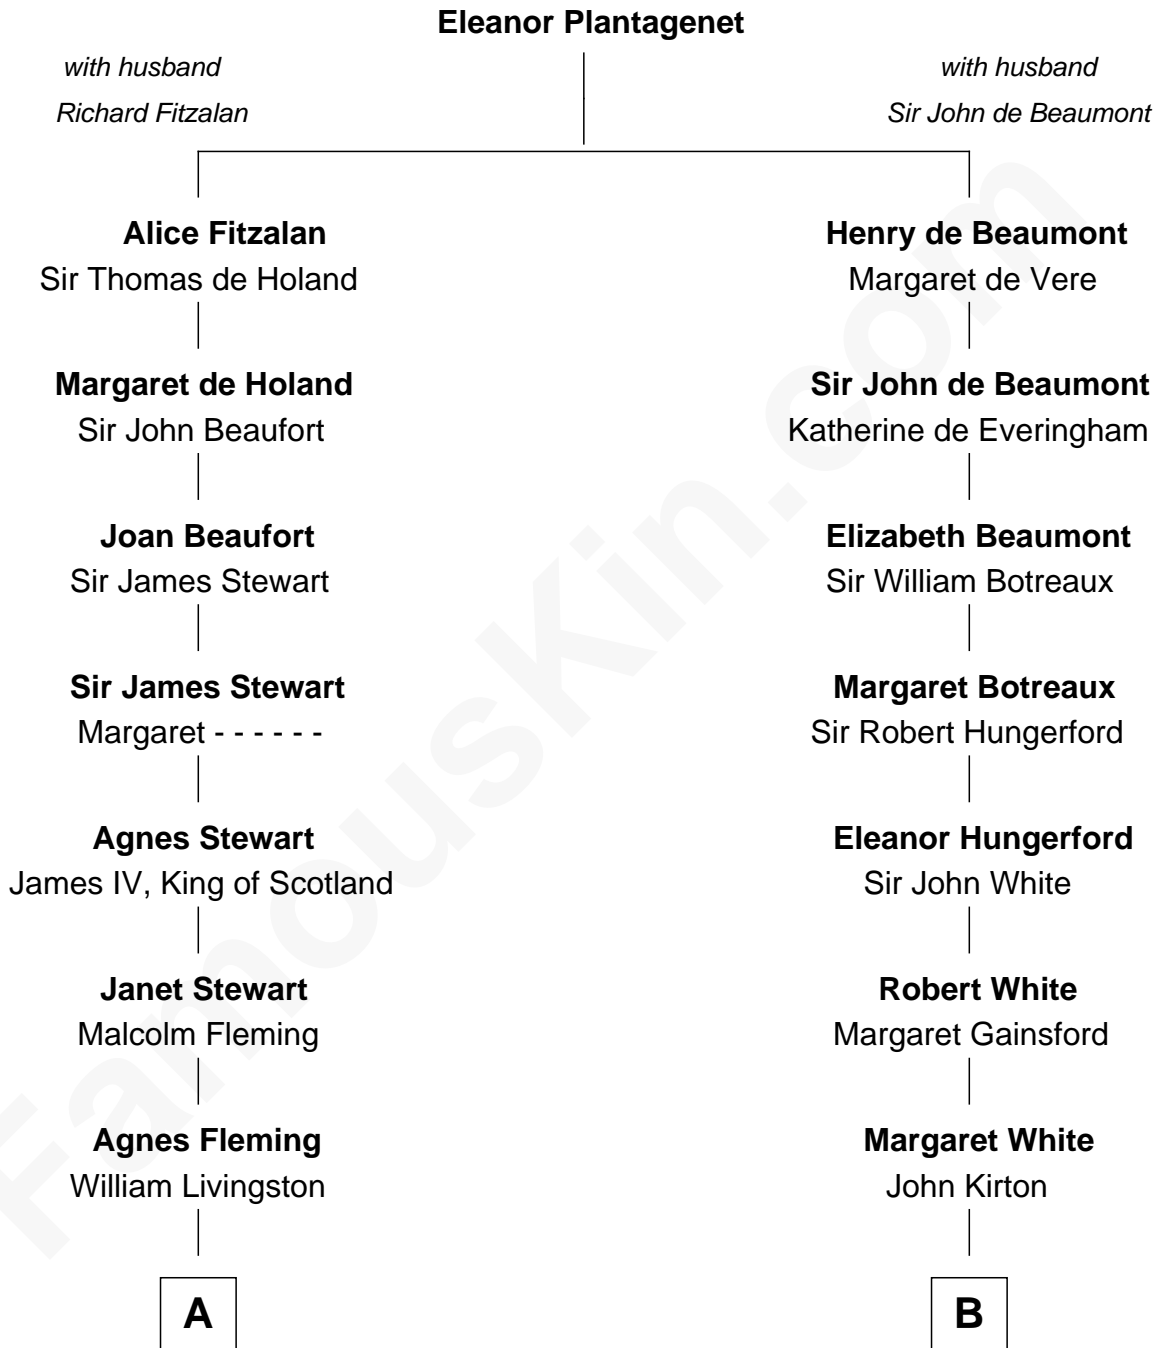

# FamousKin.com

## Relationship Chart of

### Howard Dean

79th Governor of Vermont

19th cousin 2 times removed of

**Thomas J. Watson, Jr.**  
President and CEO of I.B.M.

**C**

**James William Maitland**

Sylvia Wigglesworth

**Andrea Belden Maitland**