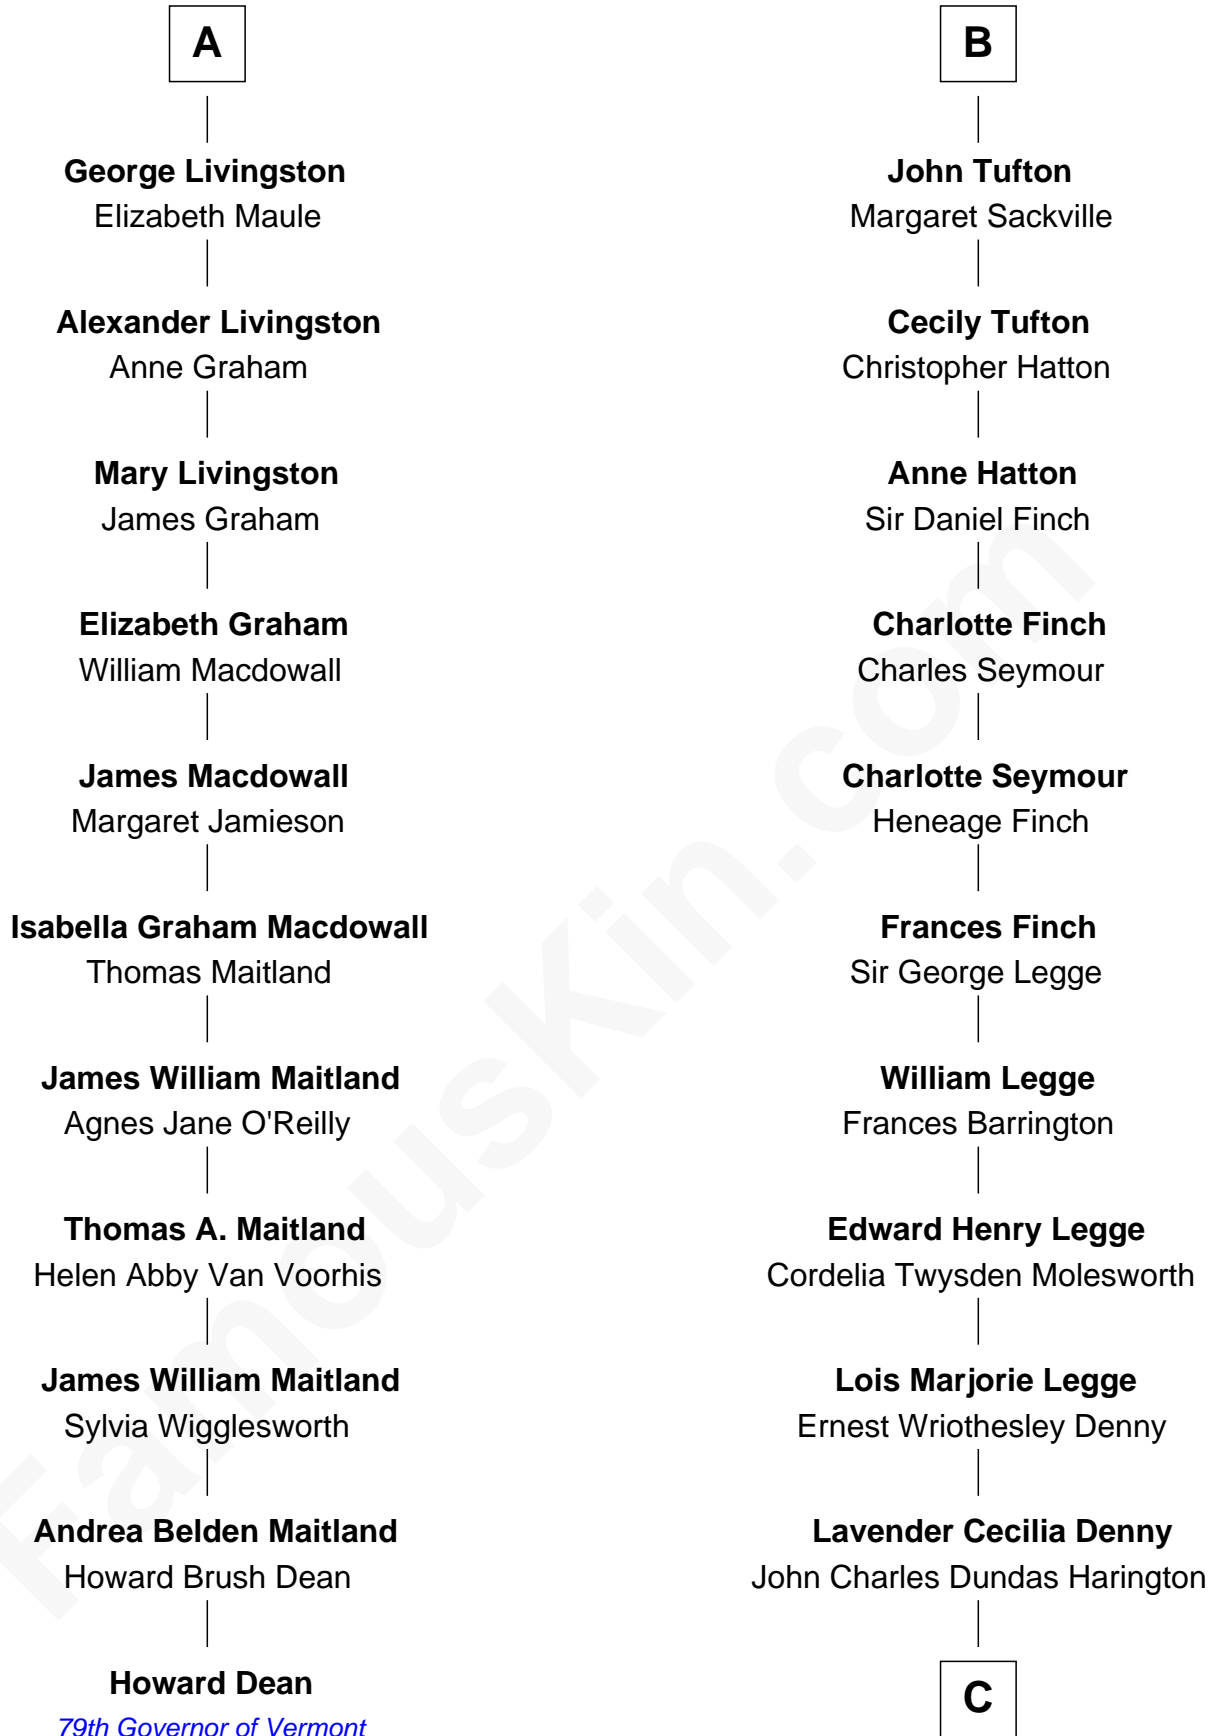

# FamousKin.com Relationship Chart of

**Howard Dean**

*79th Governor of Vermont*

17th cousin 1 time removed of

**Kit Harington**

*TV Actor - "Game of Thrones"*

**Sir John Beaufort**

Margaret de Holand

C

Sir David Richard Harington

Deborah Jane Catesby

Kit Harington

*TV Actor - "Game of Thrones"*

FamousKin.com