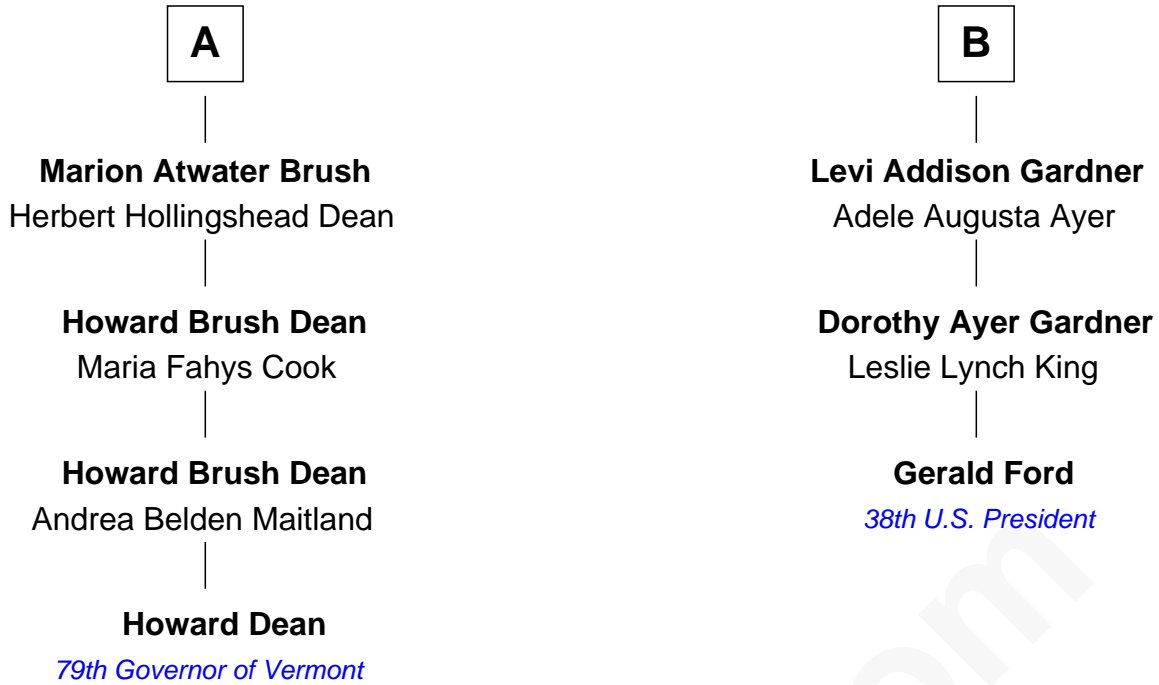

FamousKin.com Relationship Chart of

Howard Dean

79th Governor of Vermont

9th cousin 1 time removed of

Gerald Ford

38th U.S. President

Matthew Marvin

*with wife
Alice -----*

Hannah Marvin

Thomas Seymour

Matthew Seymour

Sarah Hayes

Thomas Seymour

Elizabeth Betts

Ebenezer Seymour

Ruth Scribner

Jesse Seymour

Mercy Fancher

Probable

Rachel Seymour

Jesse Miller

Sally Miller

Alexander Gardner

B

FamousKin.com