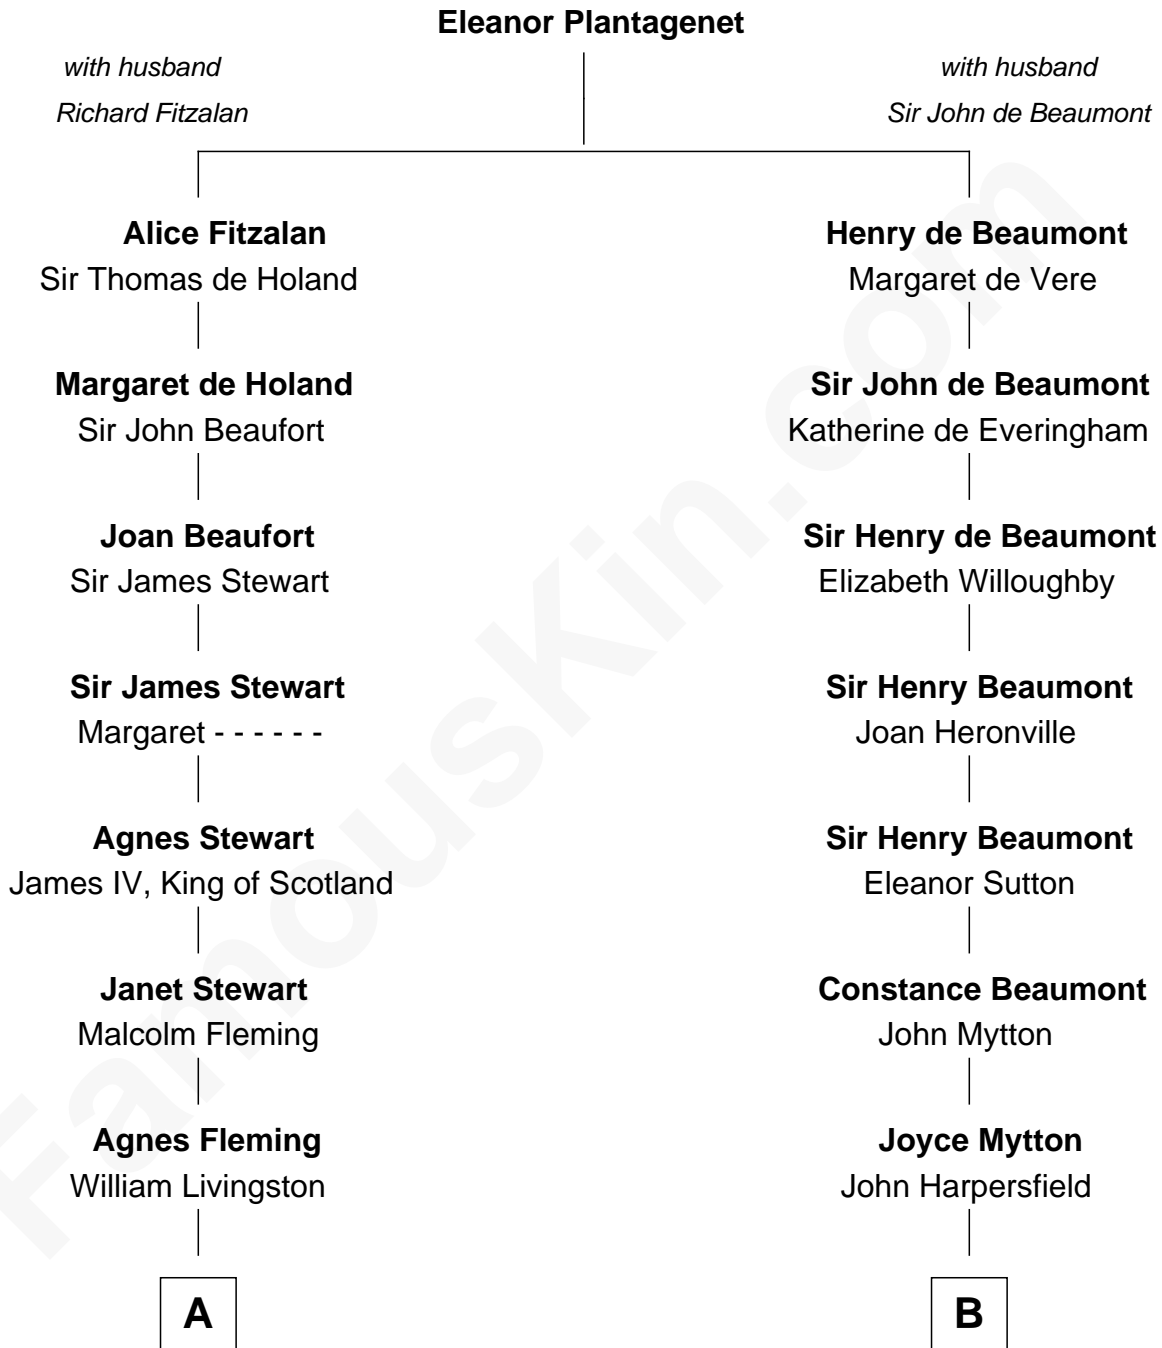

# FamousKin.com Relationship Chart of

**Howard Dean**

*79th Governor of Vermont*

19th cousin 2 times removed of

**Gerald Ford**

*38th U.S. President*

**C**

**James William Maitland**

Sylvia Wigglesworth

**Andrea Belden Maitland**

Howard Brush Dean

**Howard Dean**

*79th Governor of Vermont*

**D**

**George Selden Butler**

Elizabeth Ely Gridley

**Amy Gridley Butler**

George Manney Ayer

**Adele Augusta Ayer**

Levi Addison Gardner

**Dorothy Ayer Gardner**

Leslie Lynch King

**Gerald Ford**

*38th U.S. President*