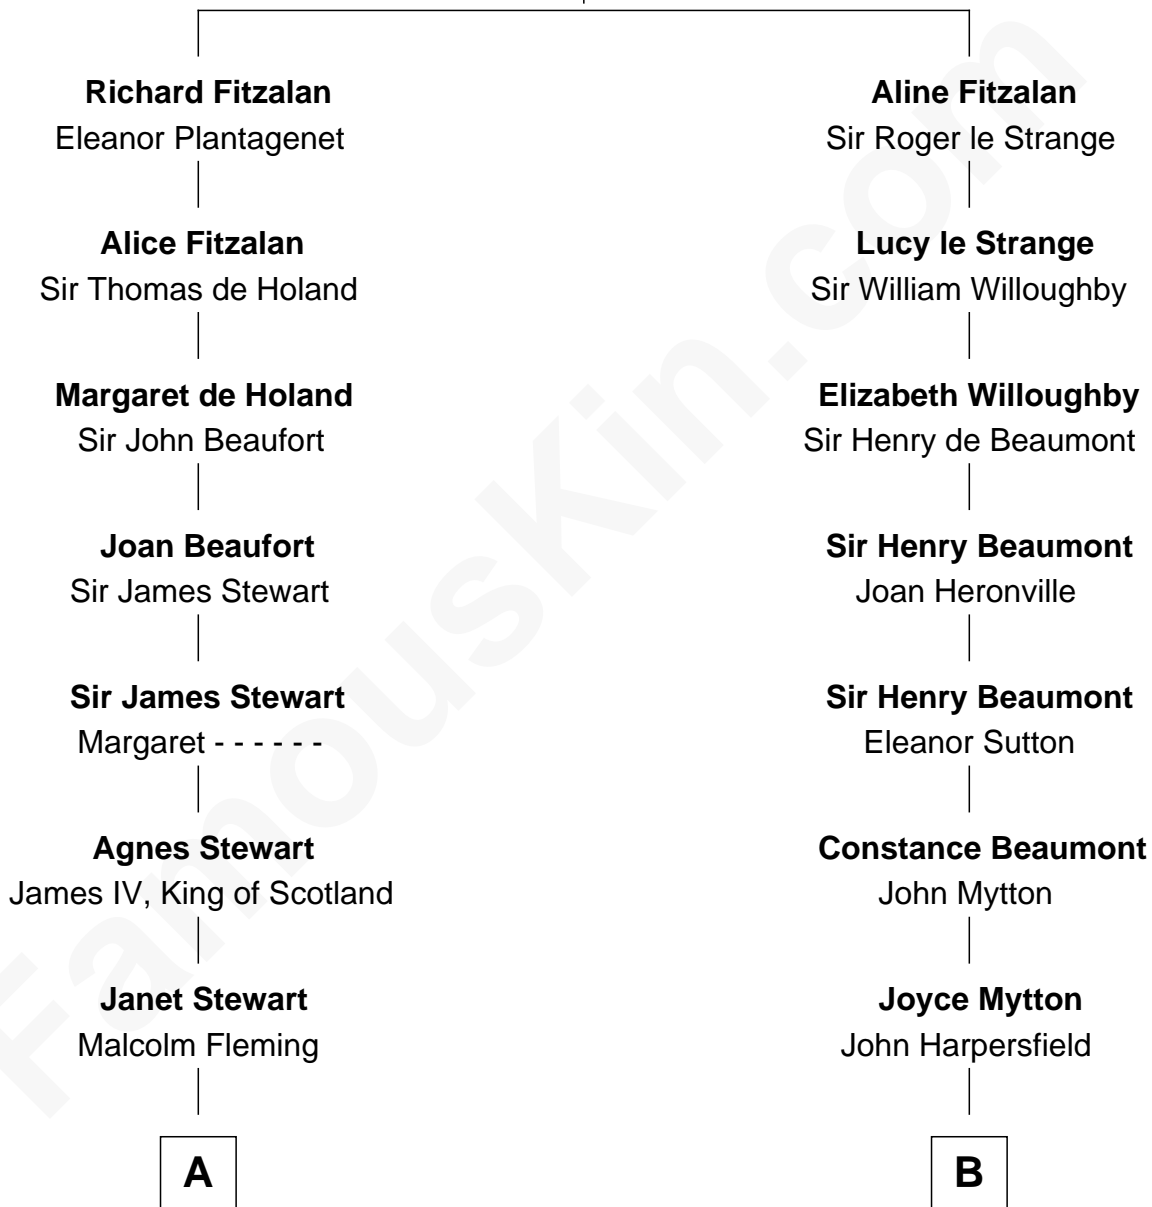

FamousKin.com Relationship Chart of

Howard Dean

79th Governor of Vermont

20th cousin 1 time removed of

Gerald Ford

38th U.S. President

Edmund Fitzalan

Alice de Warenne

C

Thomas A. Maitland
Helen Abby Van Voorhis

James William Maitland
Sylvia Wigglesworth

Andrea Belden Maitland
Howard Brush Dean

Howard Dean
79th Governor of Vermont

D

George Selden Butler
Elizabeth Ely Gridley

Amy Gridley Butler
George Manney Ayer

Adele Augusta Ayer
Levi Addison Gardner

Dorothy Ayer Gardner
Leslie Lynch King

Gerald Ford
38th U.S. President