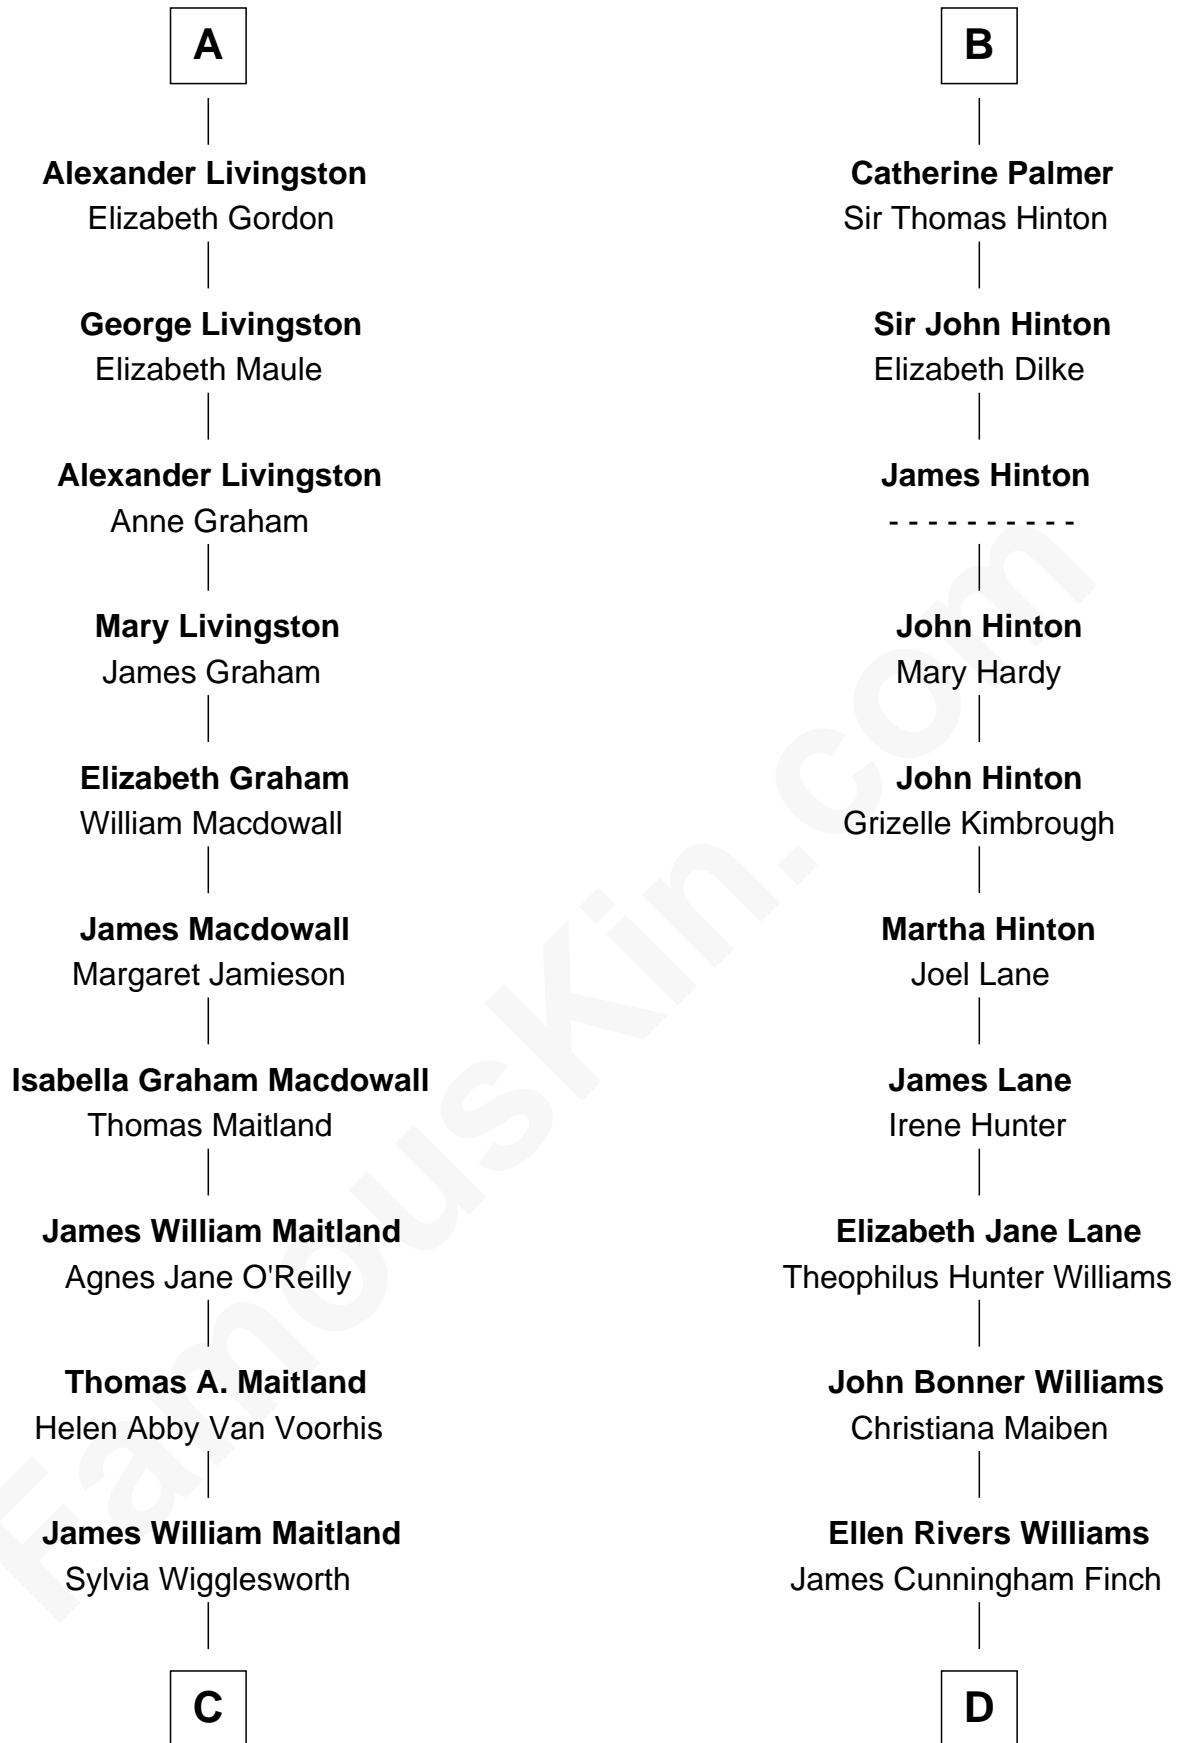

# FamousKin.com Relationship Chart of

**Howard Dean**

*79th Governor of Vermont*

**18th cousin of**

**Harper Lee**

*Author of To Kill a Mockingbird*

**C**

**Andrea Belden Maitland**

Howard Brush Dean

**Howard Dean**

*79th Governor of Vermont*

**D**

**Frances Cunningham Finch**

Amasa Coleman Lee

**Harper Lee**

*Author of To Kill a Mockingbird*