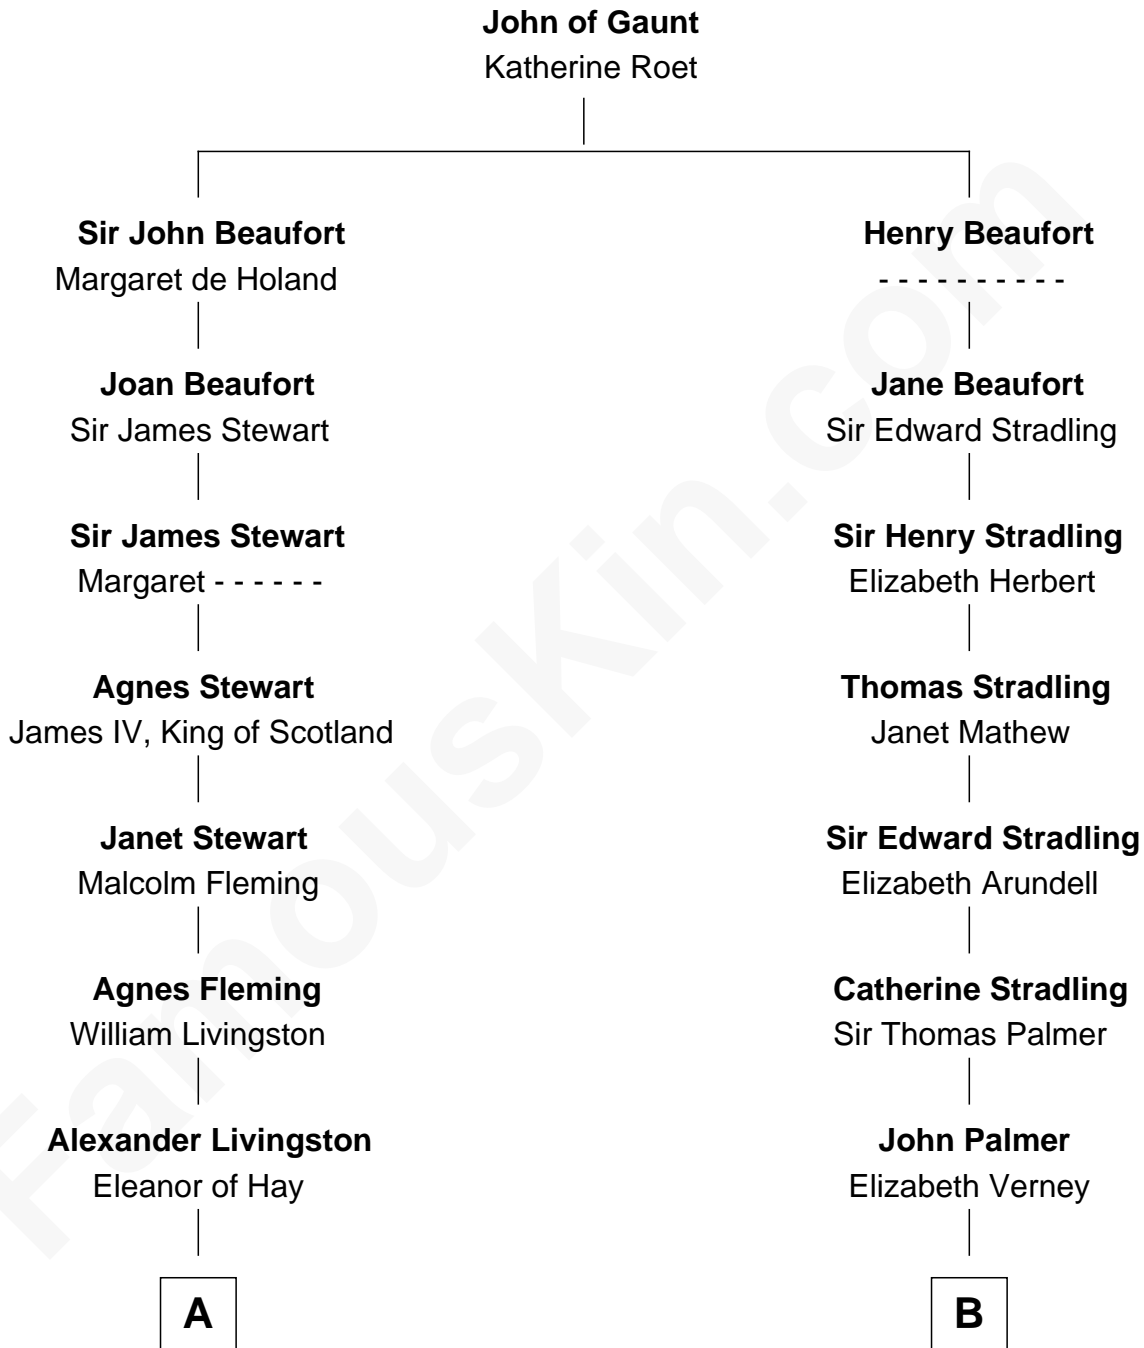

# FamousKin.com Relationship Chart of

**Howard Dean**

*79th Governor of Vermont*

**18th cousin of**

**Harper Lee**

*Author of To Kill a Mockingbird*

**C**

**Andrea Belden Maitland**

Howard Brush Dean

**Howard Dean**

*79th Governor of Vermont*

**D**

**Frances Cunningham Finch**

Amasa Coleman Lee

**Harper Lee**

*Author of To Kill a Mockingbird*