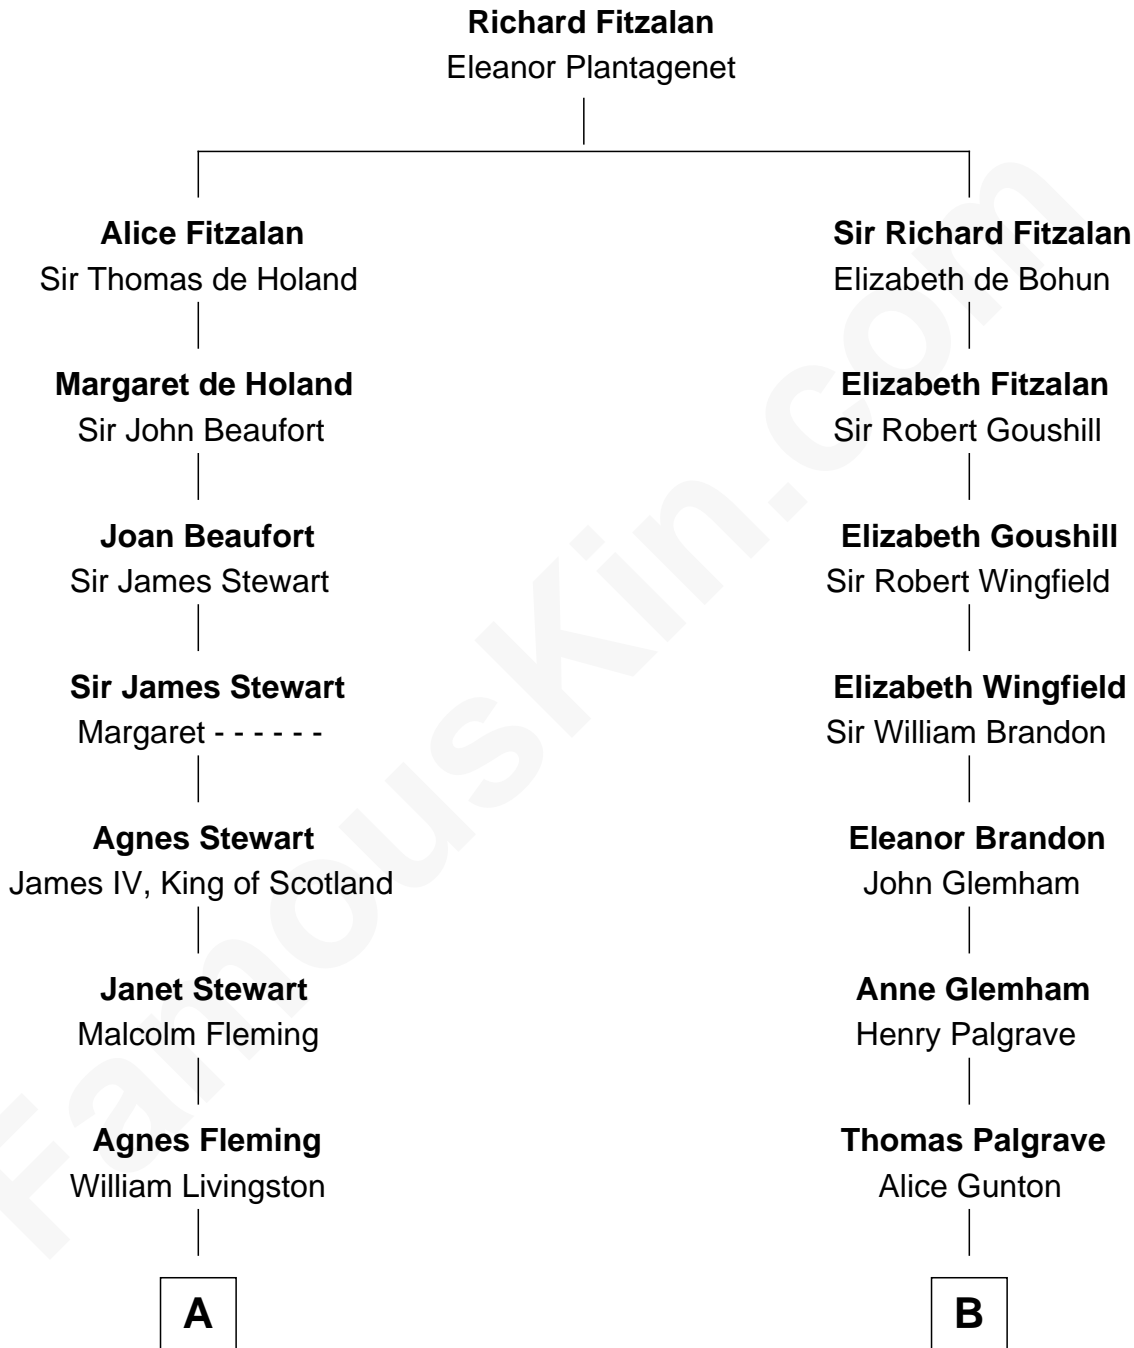

FamousKin.com

Relationship Chart of

Howard Dean

79th Governor of Vermont

17th cousin 2 times removed of

Henry Clay Folger

Founder of Folger Shakespeare Library and Chairman of Standard Oil

C

—
James William Maitland

Sylvia Wigglesworth

—
Andrea Belden Maitland

Howard Brush Dean

—
Howard Dean

79th Governor of Vermont

FamousKin.com