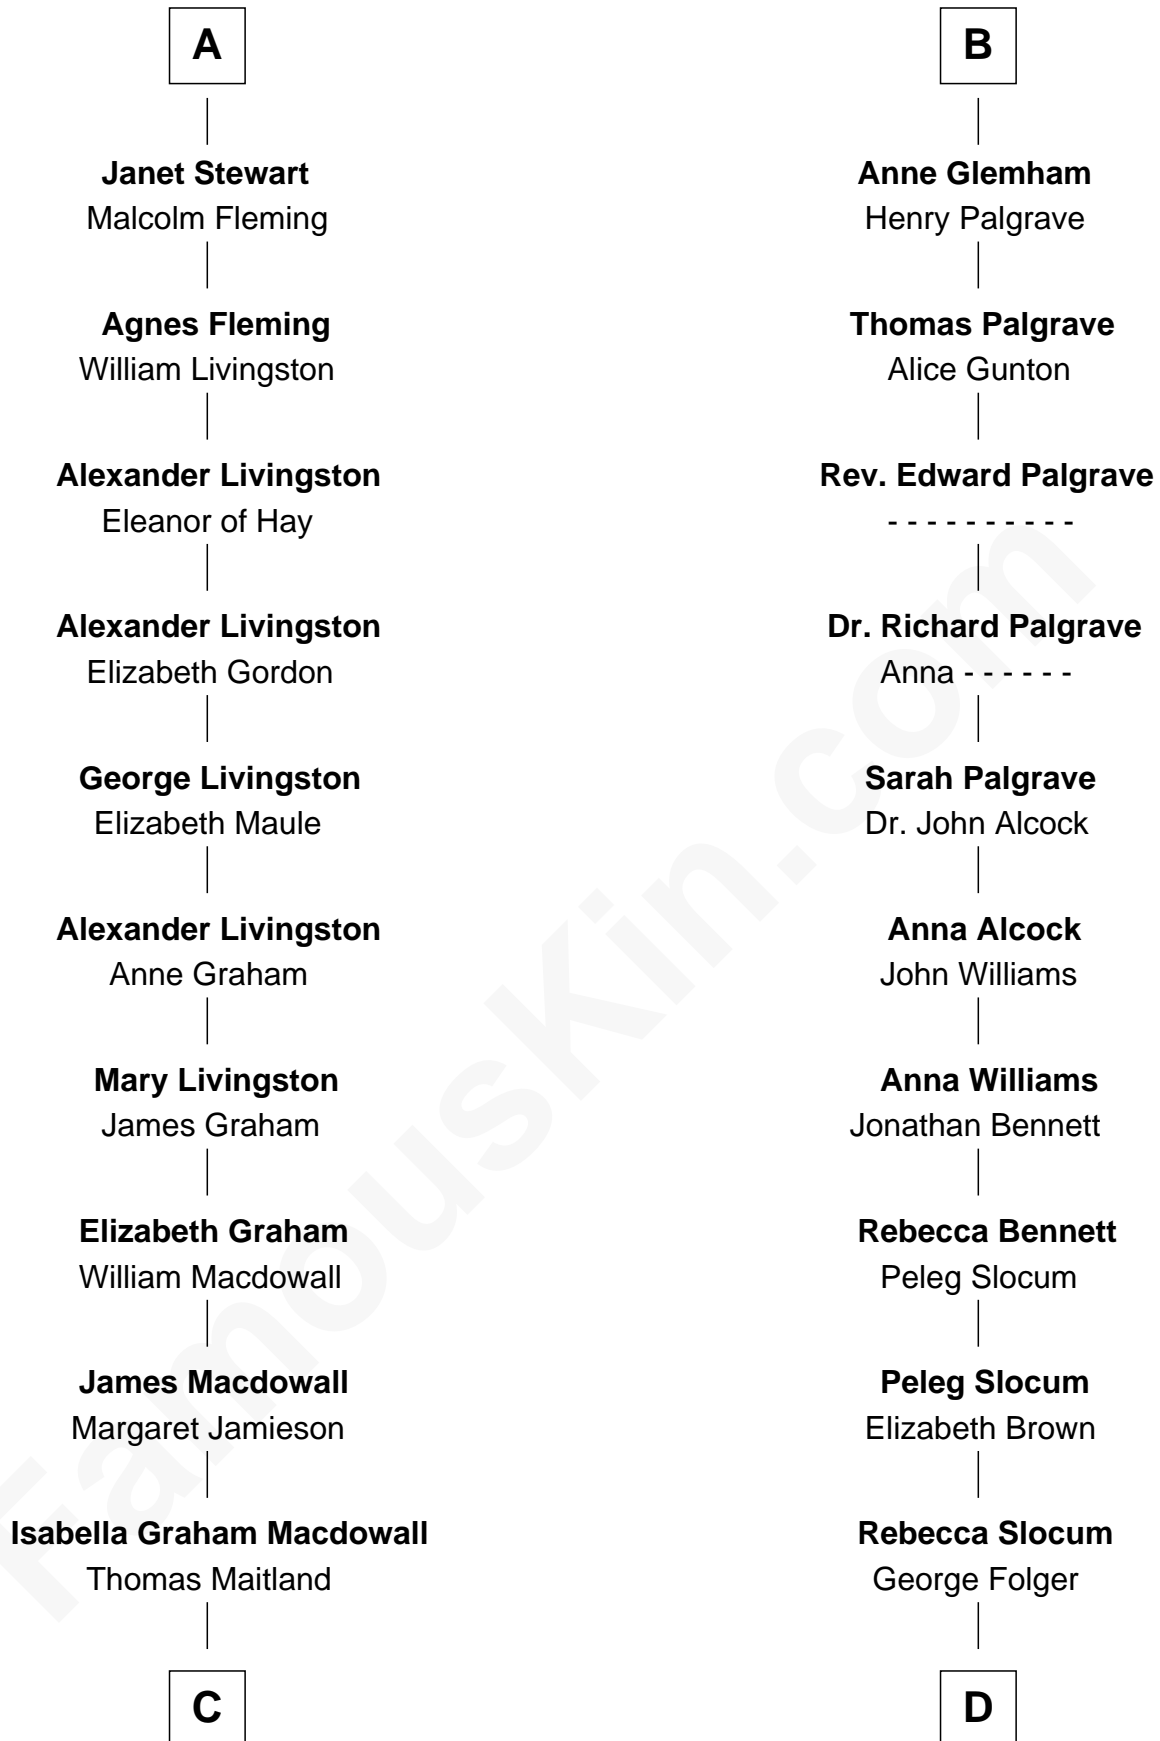

FamousKin.com

Relationship Chart of

Howard Dean

79th Governor of Vermont

18th cousin 3 times removed of

J. A. Folger

Founder of Folger Coffee Company

C

James William Maitland

Agnes Jane O'Reilly

Thomas A. Maitland

Helen Abby Van Voorhis

James William Maitland

Sylvia Wigglesworth

Andrea Belden Maitland

Howard Brush Dean

Howard Dean

79th Governor of Vermont

D

Samuel Brown Folger

Nancy F. Hiller

J. A. Folger

Founder of Folger Coffee Co.