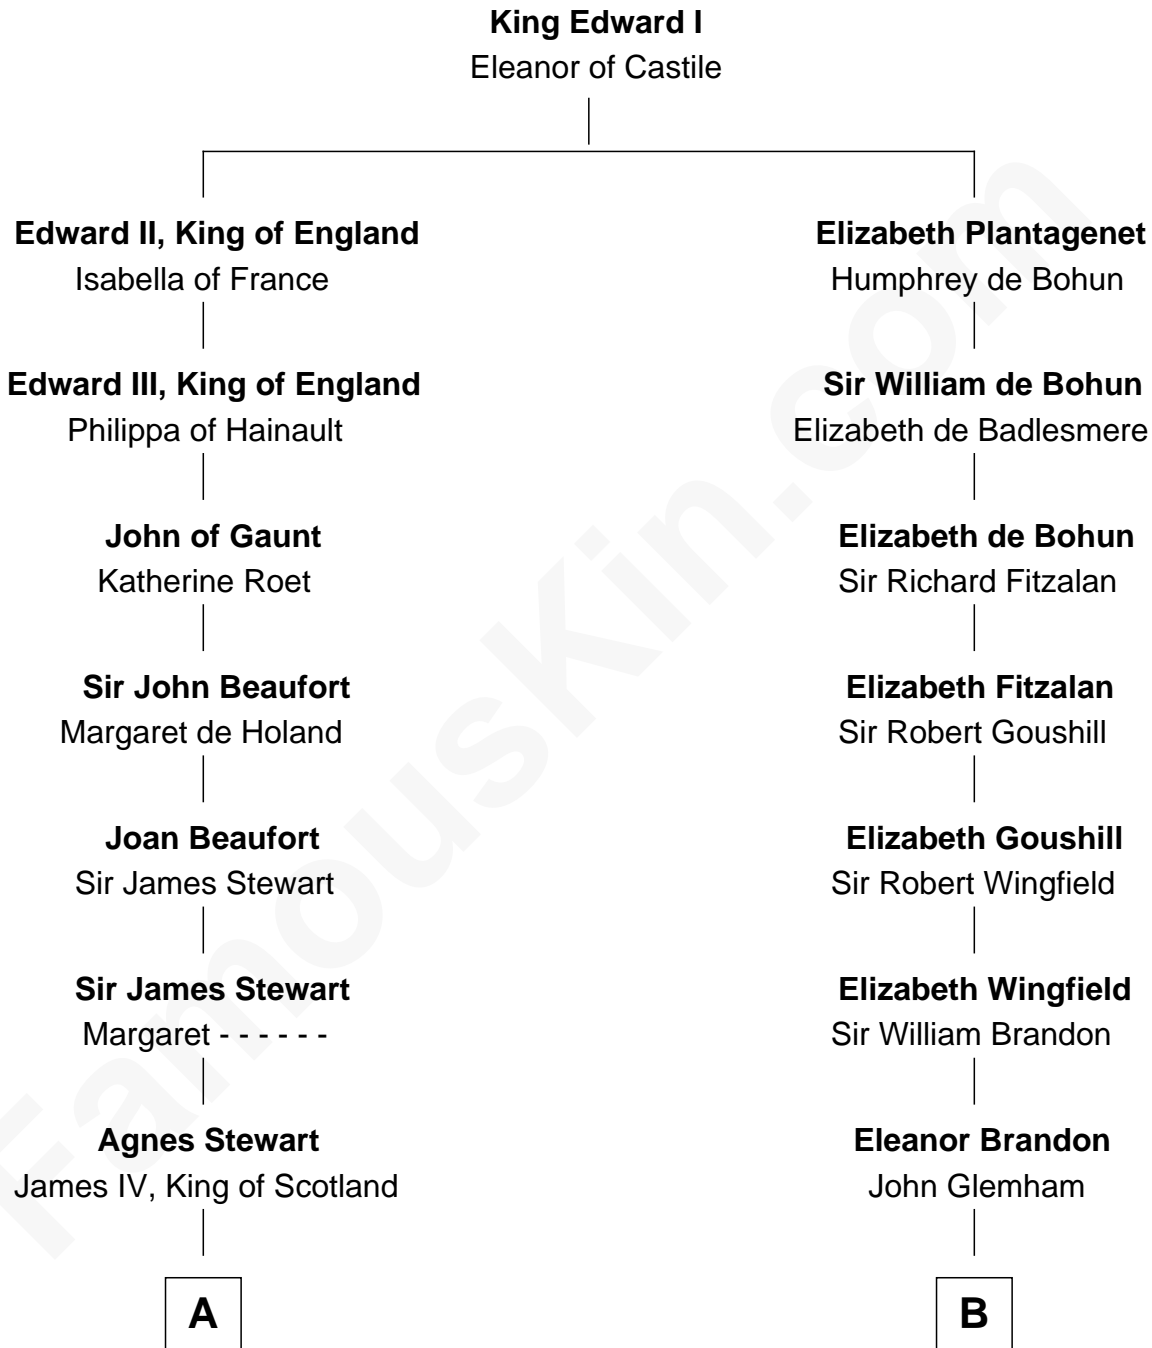

FamousKin.com

Relationship Chart of

Howard Dean

79th Governor of Vermont

18th cousin 3 times removed of

J. A. Folger

Founder of Folger Coffee Company

C

James William Maitland

Agnes Jane O'Reilly

Thomas A. Maitland

Helen Abby Van Voorhis

James William Maitland

Sylvia Wigglesworth

Andrea Belden Maitland

Howard Brush Dean