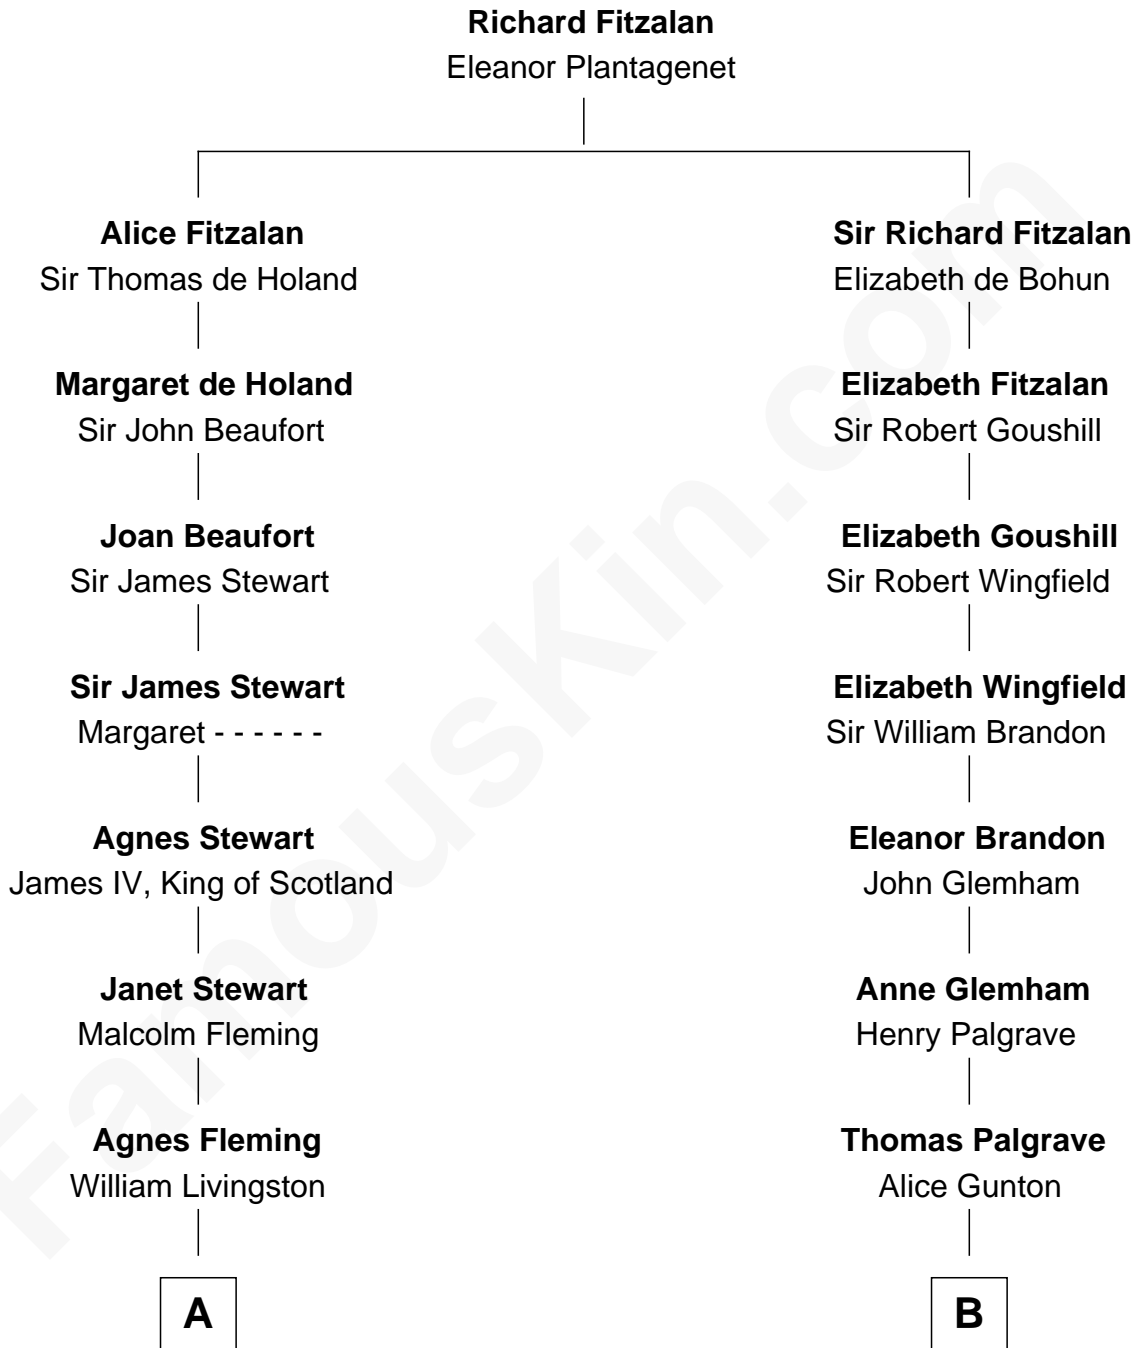

## Relationship Chart of

### Howard Dean

79th Governor of Vermont

16th cousin 3 times removed of

**J. A. Folger**

Founder of Folger Coffee Company

**C**

—  
**James William Maitland**

Sylvia Wigglesworth

—  
**Andrea Belden Maitland**

Howard Brush Dean

—  
**Howard Dean**

*79th Governor of Vermont*

FamousKin.com