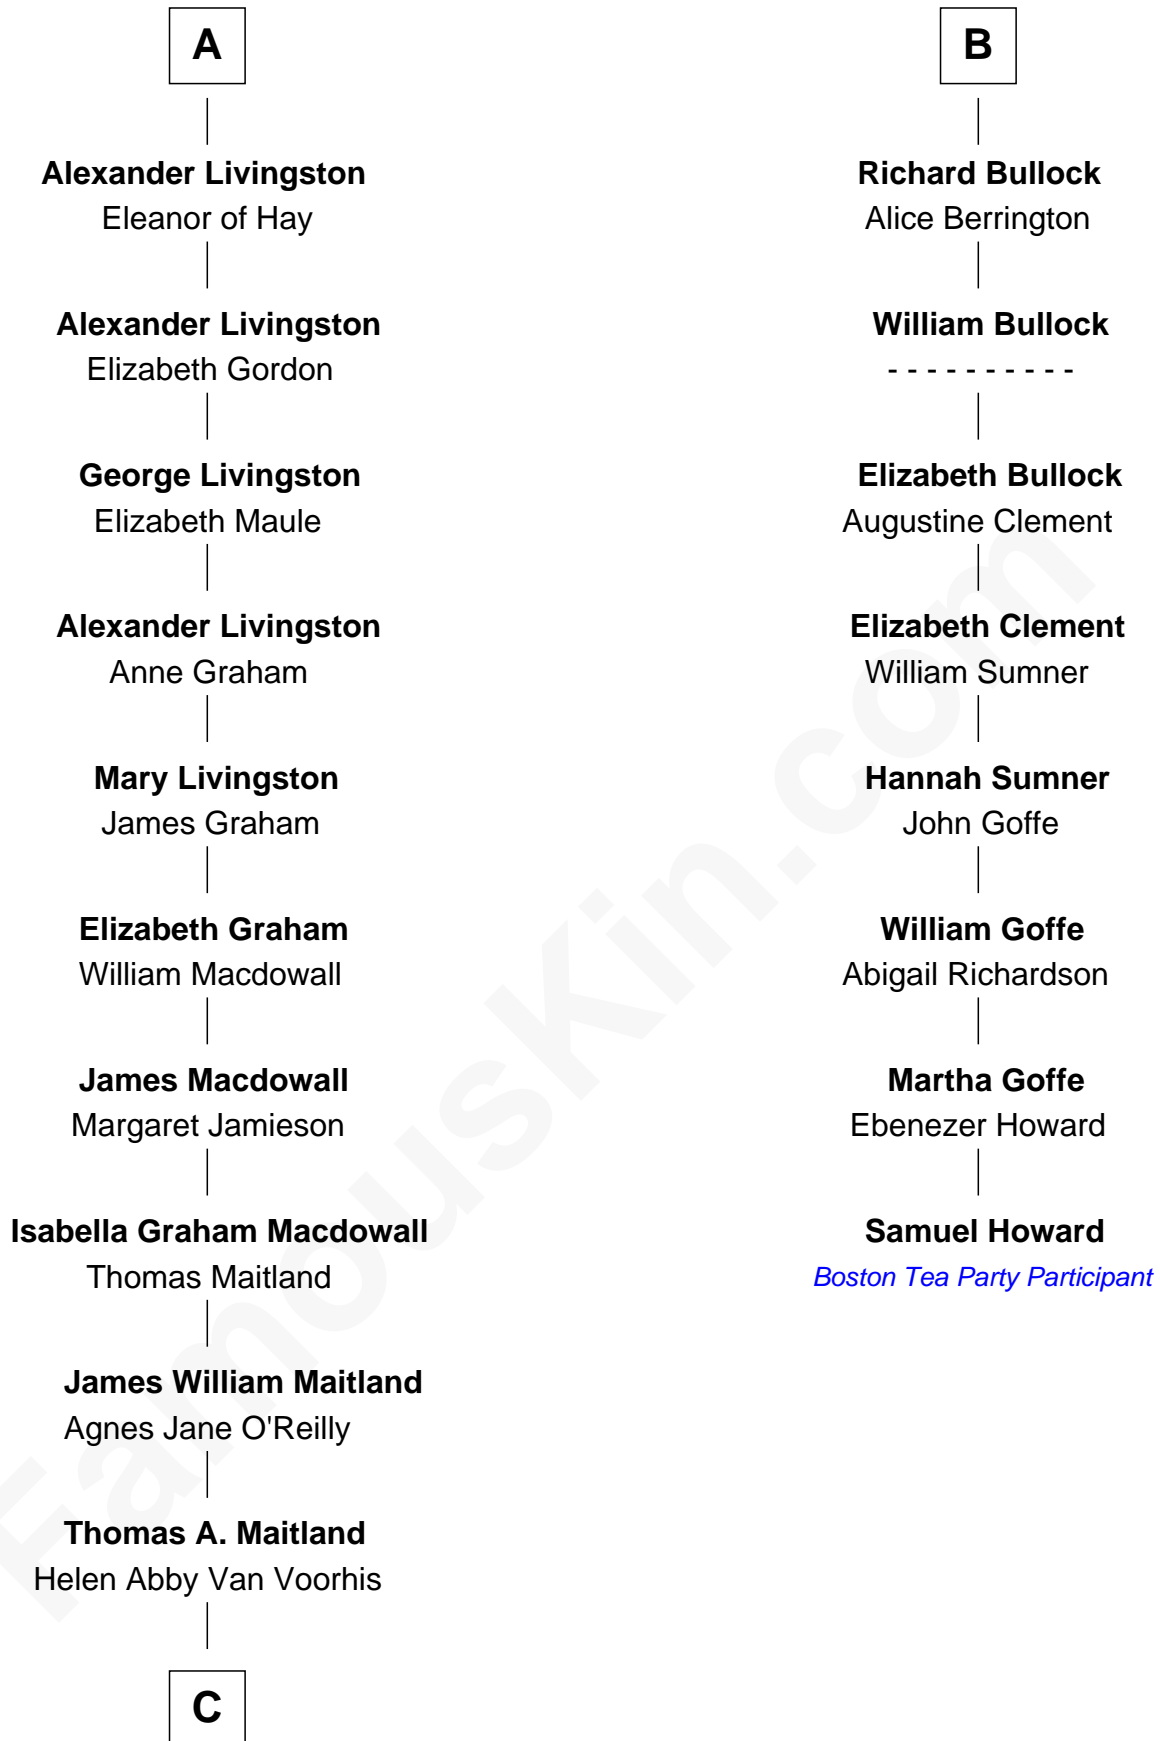

# FamousKin.com Relationship Chart of

**Howard Dean**

*79th Governor of Vermont*

14th cousin 5 times removed of

**Samuel Howard**

*Boston Tea Party Participant*

**C**

—  
**James William Maitland**

Sylvia Wigglesworth

—  
**Andrea Belden Maitland**

Howard Brush Dean

—  
**Howard Dean**

*79th Governor of Vermont*