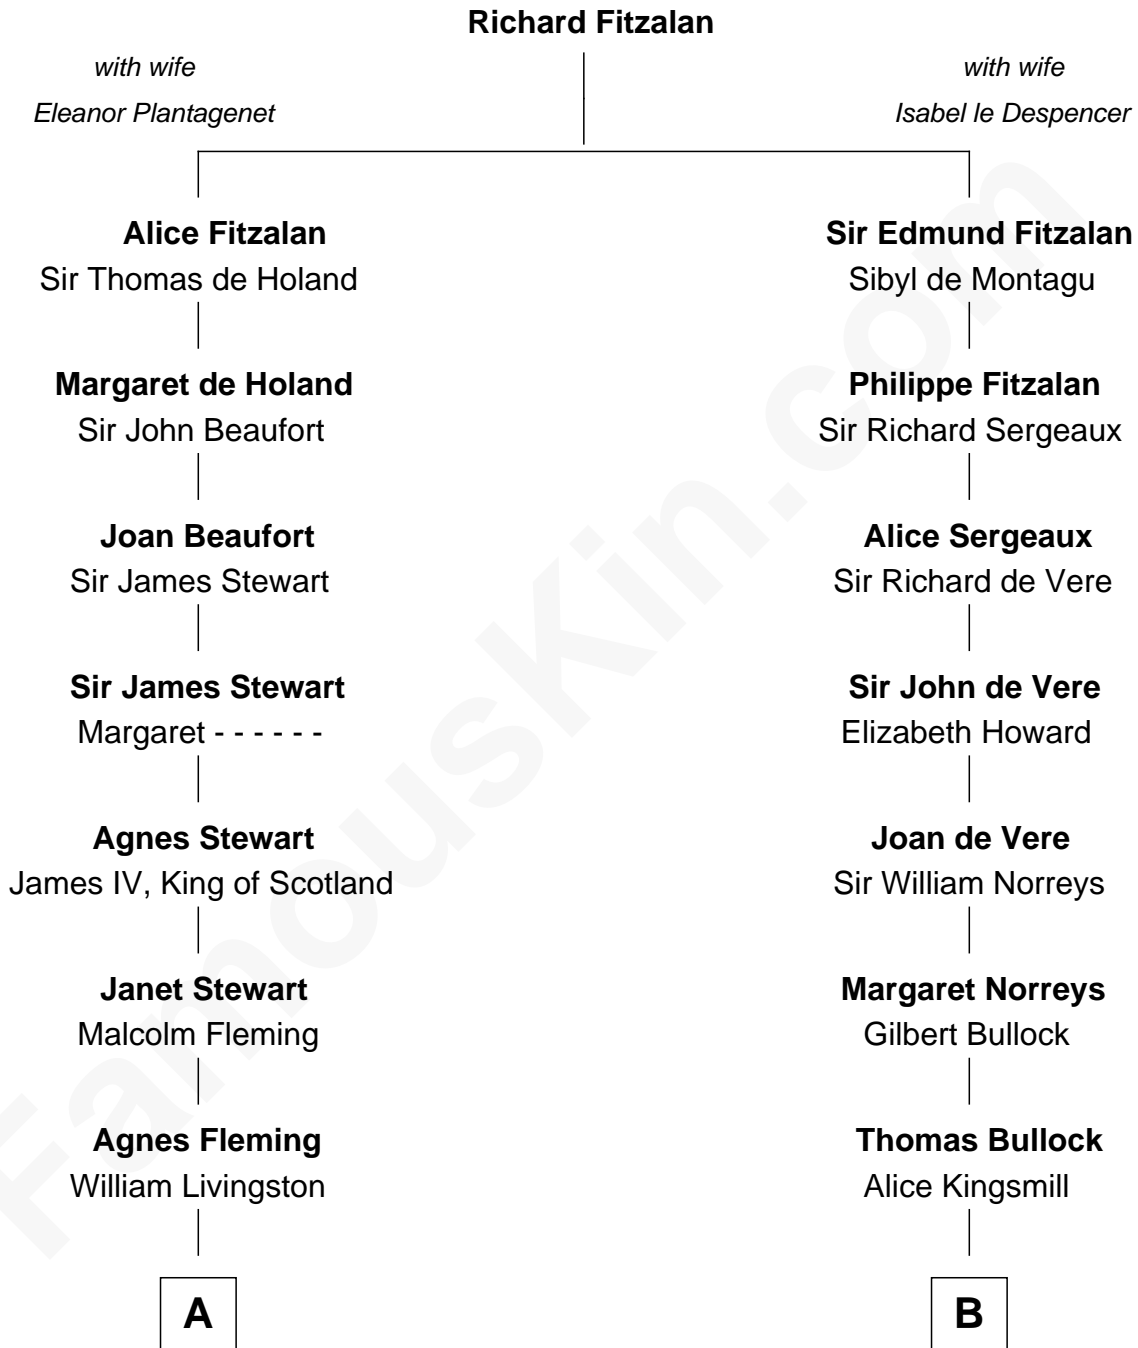

# FamousKin.com Relationship Chart of

**Howard Dean**

*79th Governor of Vermont*

14th cousin 5 times removed of

**Samuel Howard**

*Boston Tea Party Participant*

**C**

—  
**James William Maitland**

Sylvia Wigglesworth

—  
**Andrea Belden Maitland**

Howard Brush Dean

—  
**Howard Dean**

*79th Governor of Vermont*