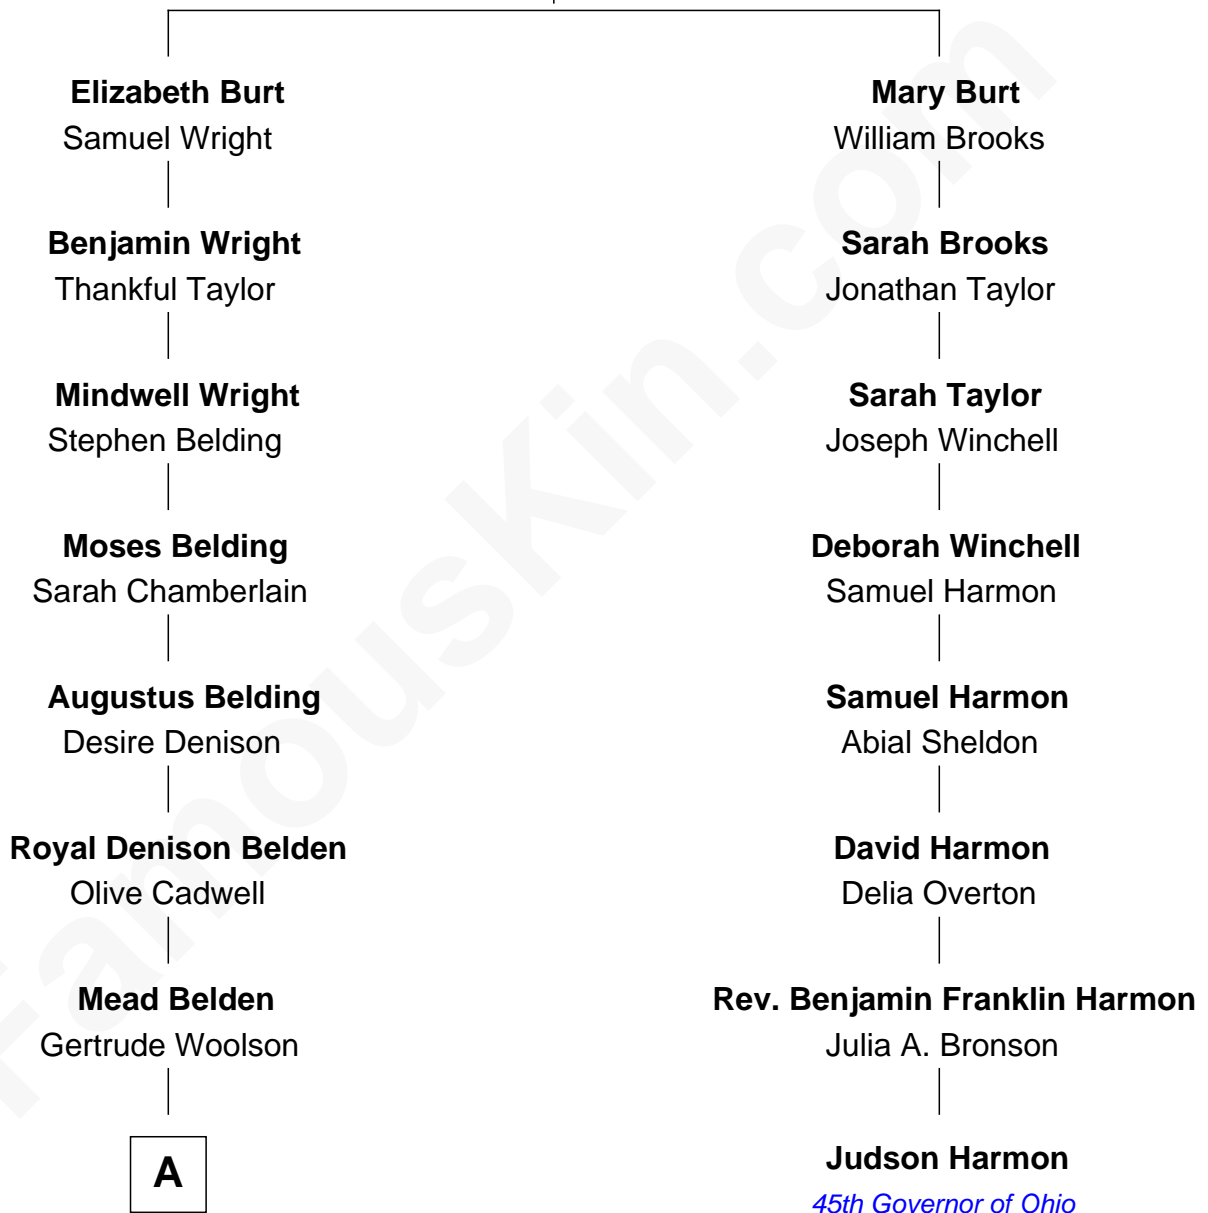

FamousKin.com Relationship Chart of

Howard Dean

79th Governor of Vermont

7th cousin 3 times removed of

Judson Harmon

45th Governor of Ohio

Henry Burt
Eulalia Marche

A

—
Olive Gertrude Belden

Henry Wigglesworth

—
Sylvia Wigglesworth

James William Maitland

—
Andrea Belden Maitland

Howard Brush Dean

—
Howard Dean

79th Governor of Vermont